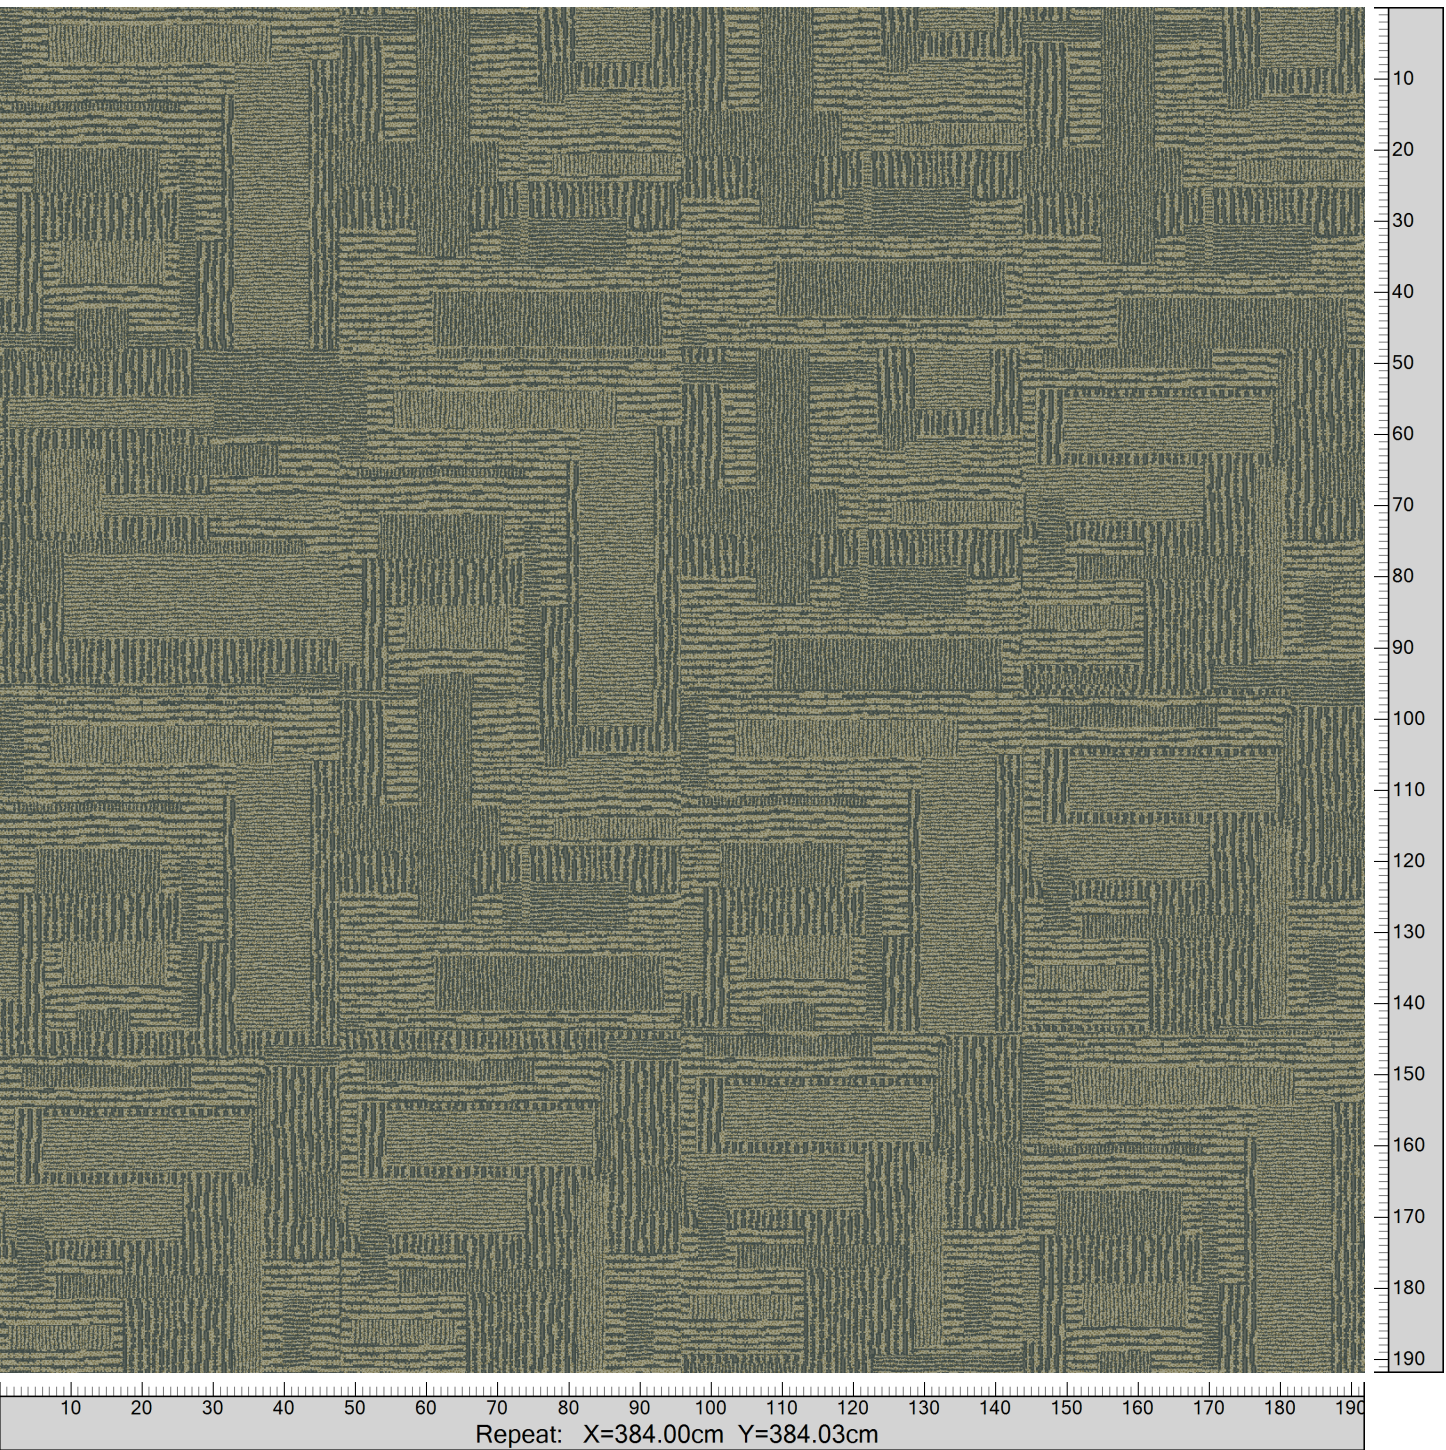

CONTRAST - MODULAR EXPRESS by ege

Design: Hatchings Palette: 5295

Tile size: 48 x 48 cm, print of installation example 4 x 4 tiles

Note: Colors are approximations only!

Repeat: X=384.00cm Y=384.03cm

| | | | | | |
|-------|-------------------|-----------------------|-------|-------------------|-----------------------|
| | | | | | |
| @-0 | A-1 | B-2 | C-3 | D-4 | E-5 |
| 0-0-0 | K28601 K5295-1 | 5295AC25 Accent 25 | 0-0-0 | K28603 K5295-3 | 5295AC15 Accent 15 |