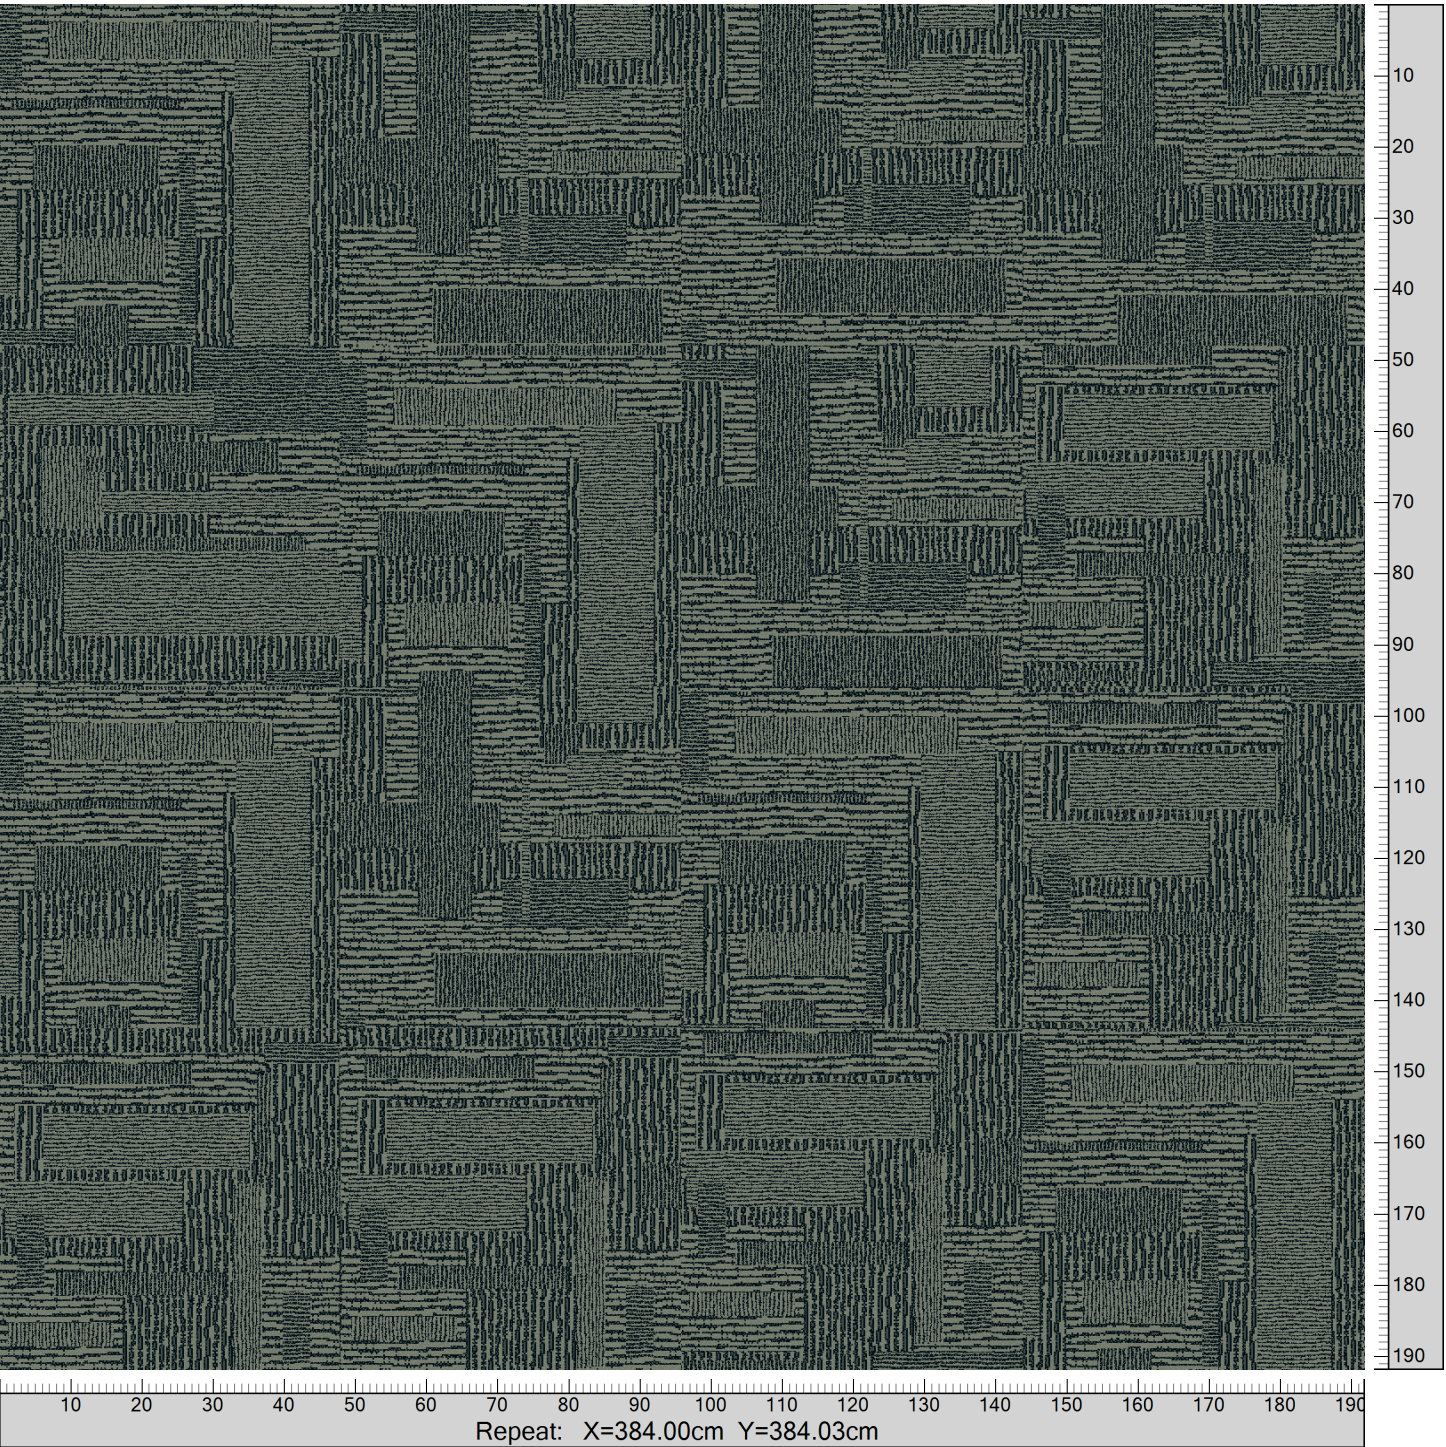

CONTRAST - MODULAR EXPRESS by ege

Design: Hatchings Palette: 5295

Tile size: 48 x 48 cm, print of installation example 4 x 4 tiles

Note: Colors are approximations only!

Repeat: X=384.00cm Y=384.03cm

	<b>A-1</b>  K28602 K5295-2	<b>B-2</b>  5295AC13 Accent 13	<b>C-3</b> 	<b>D-4</b>  K20012 Black	<b>E-5</b>  K28603 K5295-3
--	-------------------------------------	---	----------------	-----------------------------------	-------------------------------------