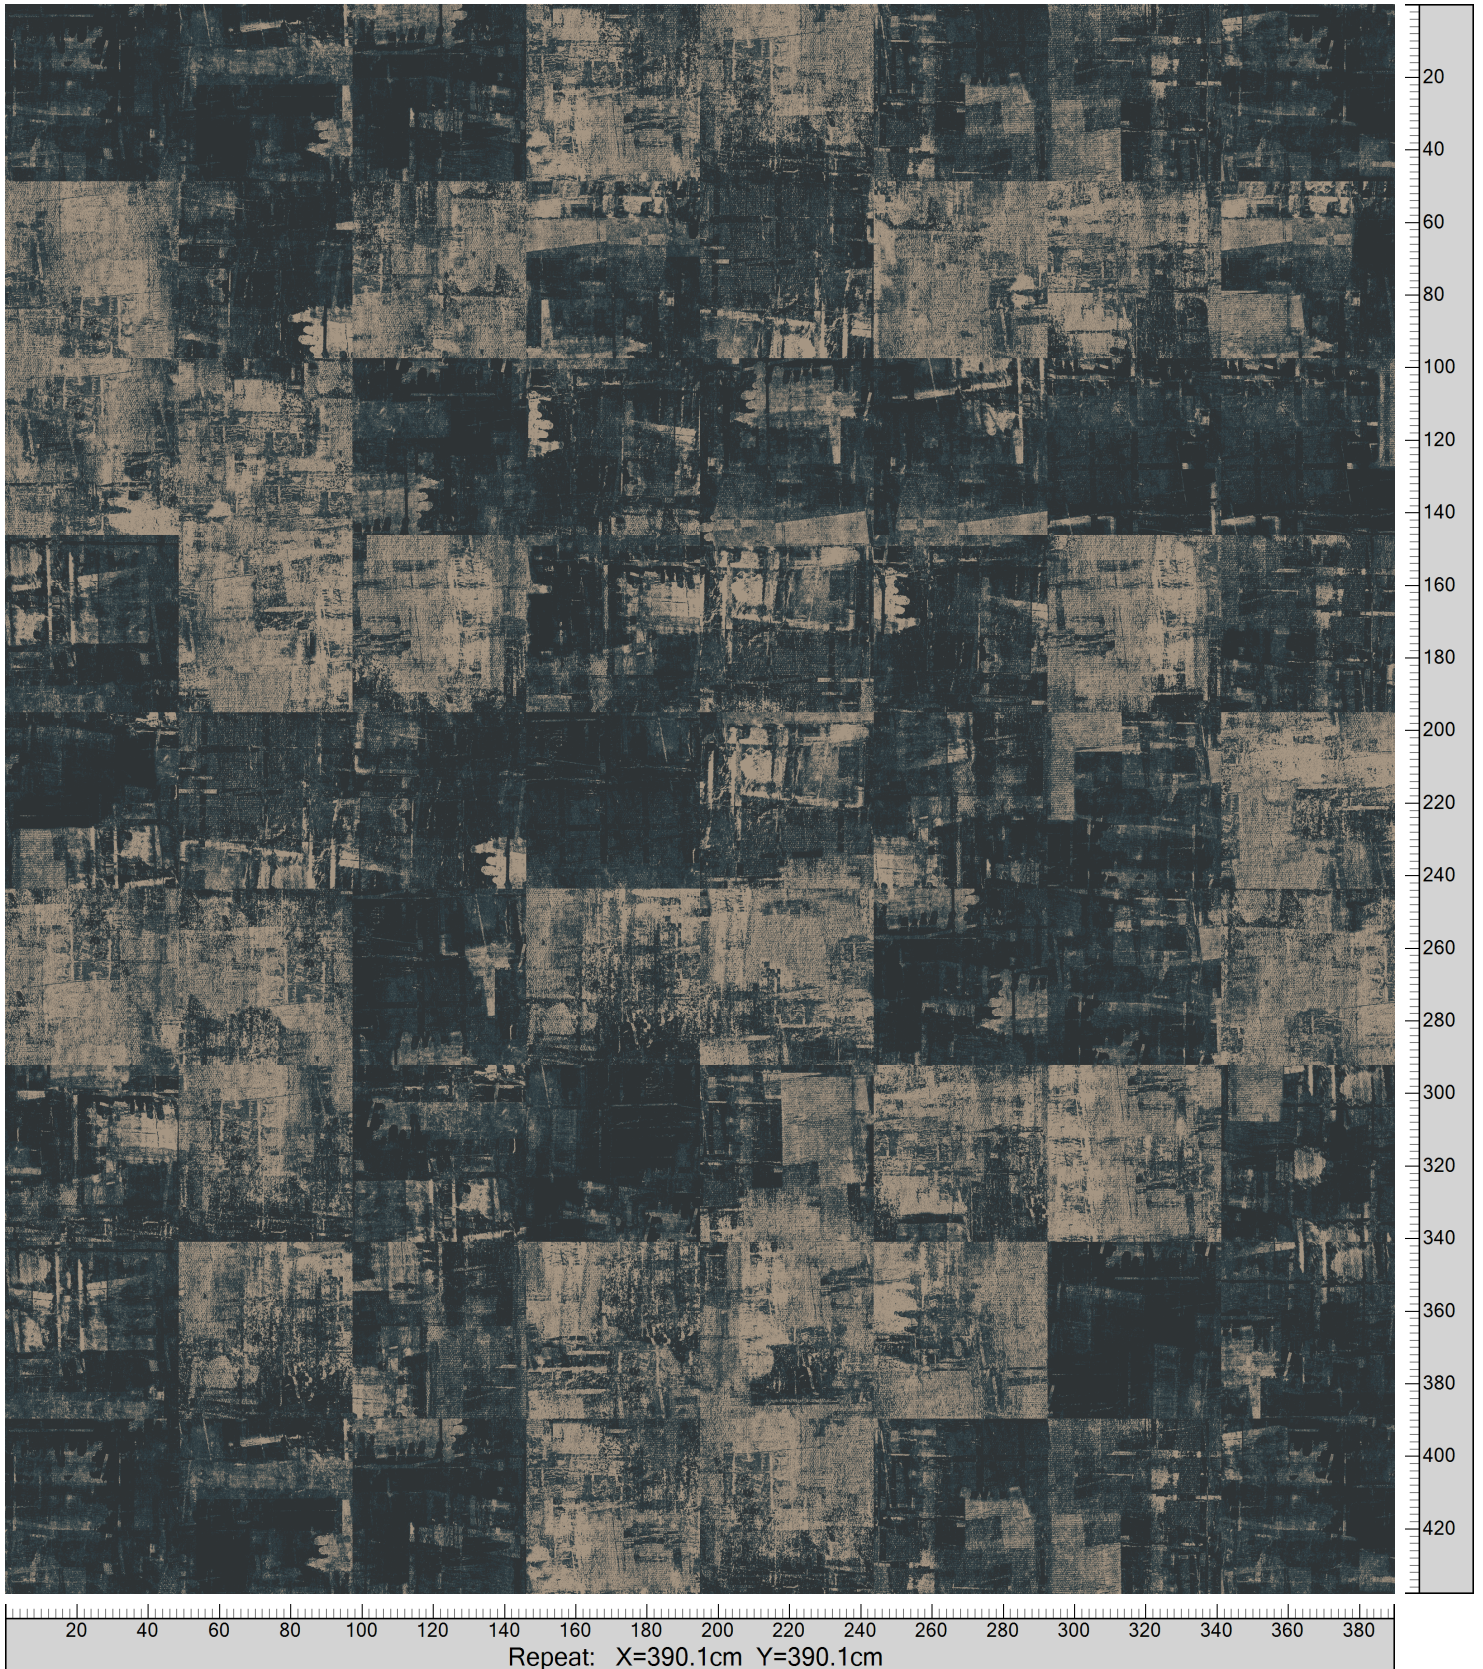

HIGHLINE TILES - RUFFLE
STANDARD PALETTE 5595
TILE SIMULATION MONOLITHIC 48X48 CM

5595AC42 Accent 42 31.30%	5595AC40 Accent 40 22.83%	5595AC38 Accent 38 17.67%	K28602 5595-BC2 15.13%	K28601 5595-BC1 13.06%