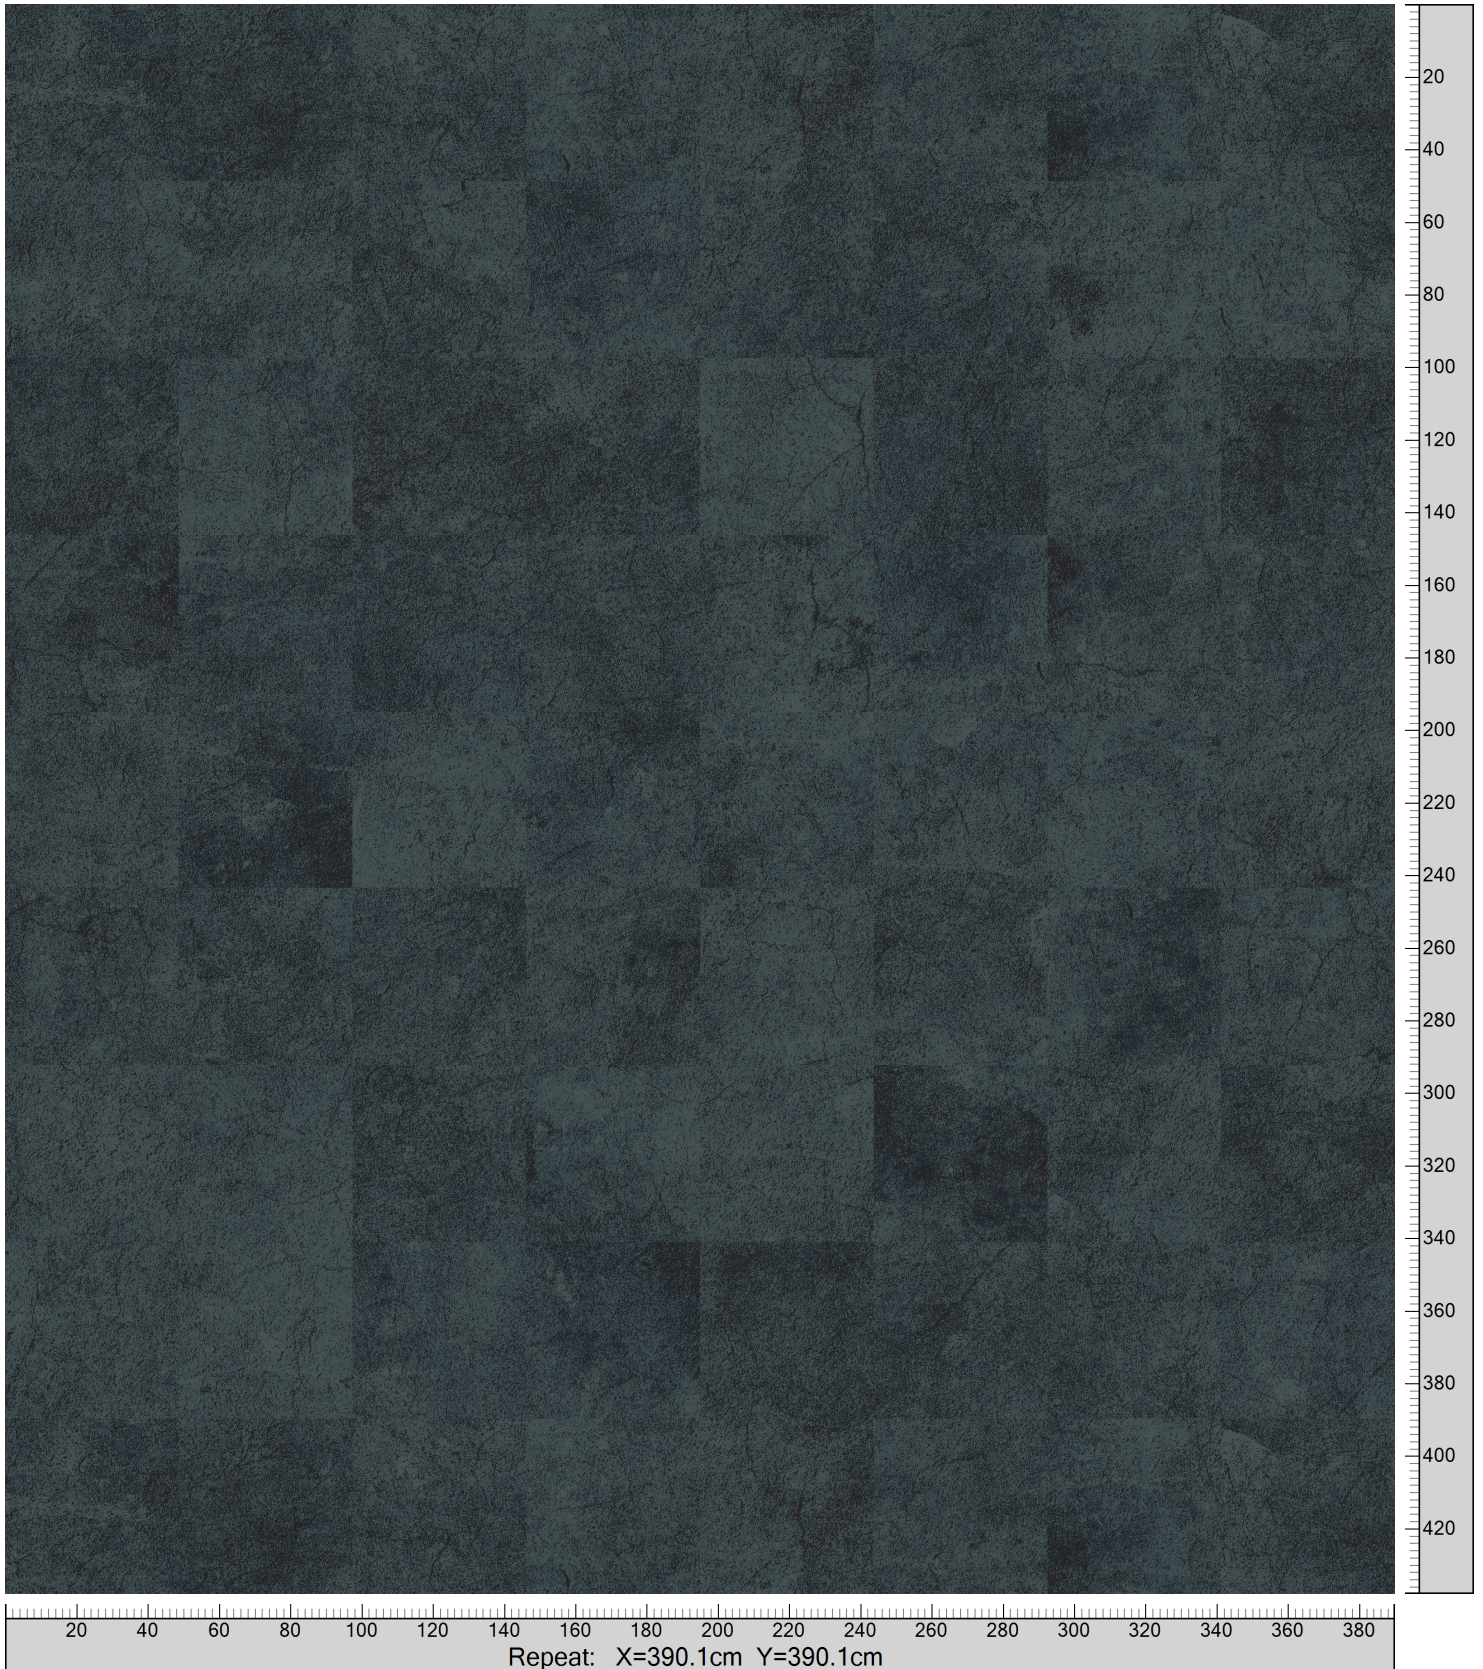

HIGHLINE TILES - STONE SURFACE
STANDARD PALETTE 5595
TILE SIMULATION MONOLITHIC 48X48 CM

5595AC38 Accent 38 38.24%	5595AC39 Accent 39 11.31%	5595AC40 Accent 40 20.27%	H28605 5595-BC5 8.95%	K20012 5595-BC4 21.24%