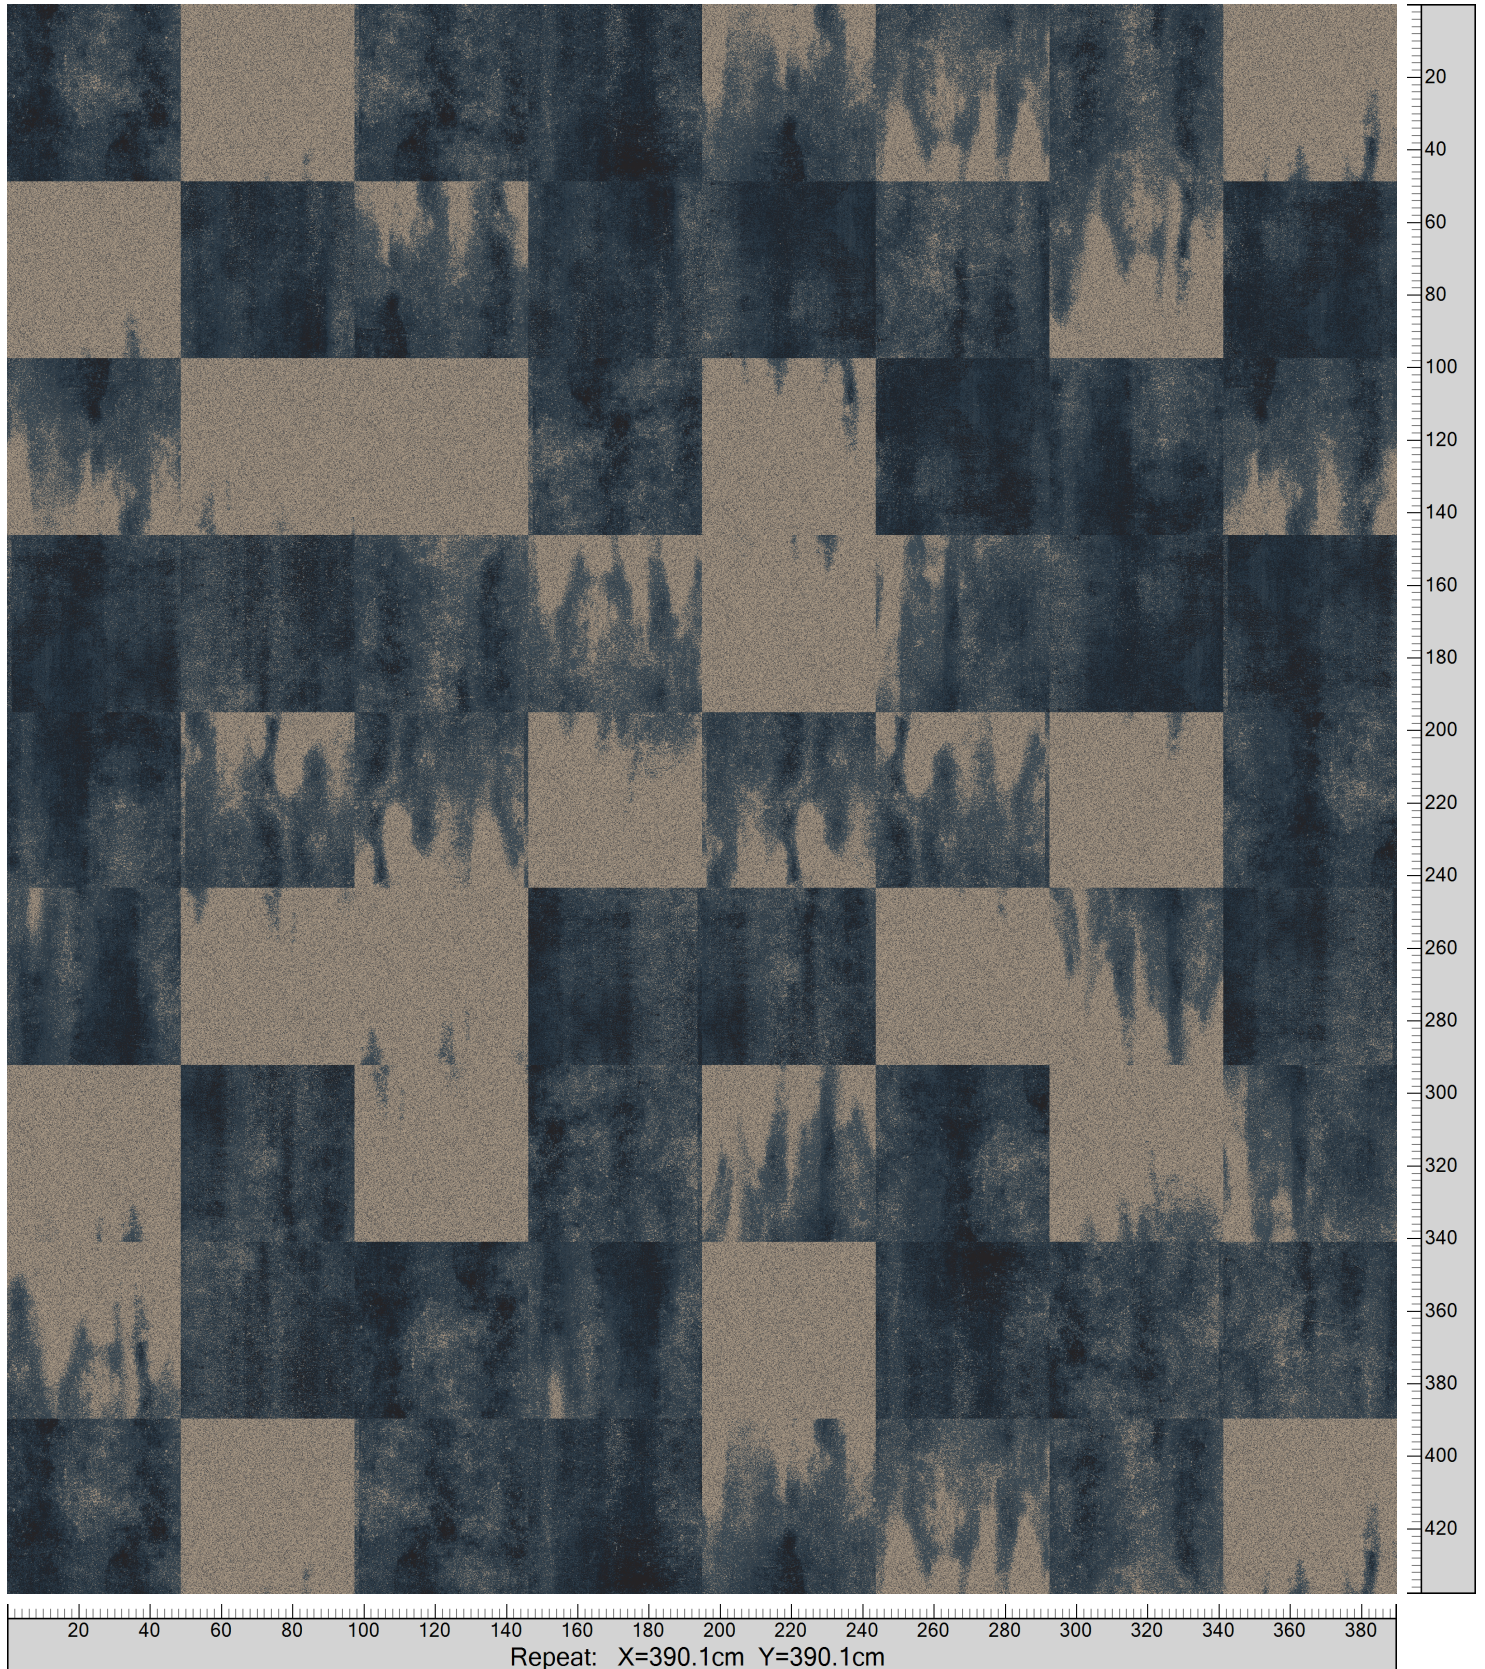

HIGHLINE TILES - IMPERFECTION
STANDARD PALETTE 5595
TILE SIMULATION MONOLITHIC 48X48 CM

@-0	A-1	B-2	C-3	D-4	E-5	F-6	G-7	H-8	I-9	J-10
0-0-0	K28601 5595-BC1 23.78%	K28602 5595-BC2 6.44%	K28603 5595-BC3 7.90%	0-0-0	5595AC43 Accent 43 19.19%	5595AC44 Accent 44 12.43%	K28606 5595-BC6 14.82%	H28605 5595-BC5 9.74%	5595AC46 Accent 46 2.58%	K20012 5595-BC4 3.12%