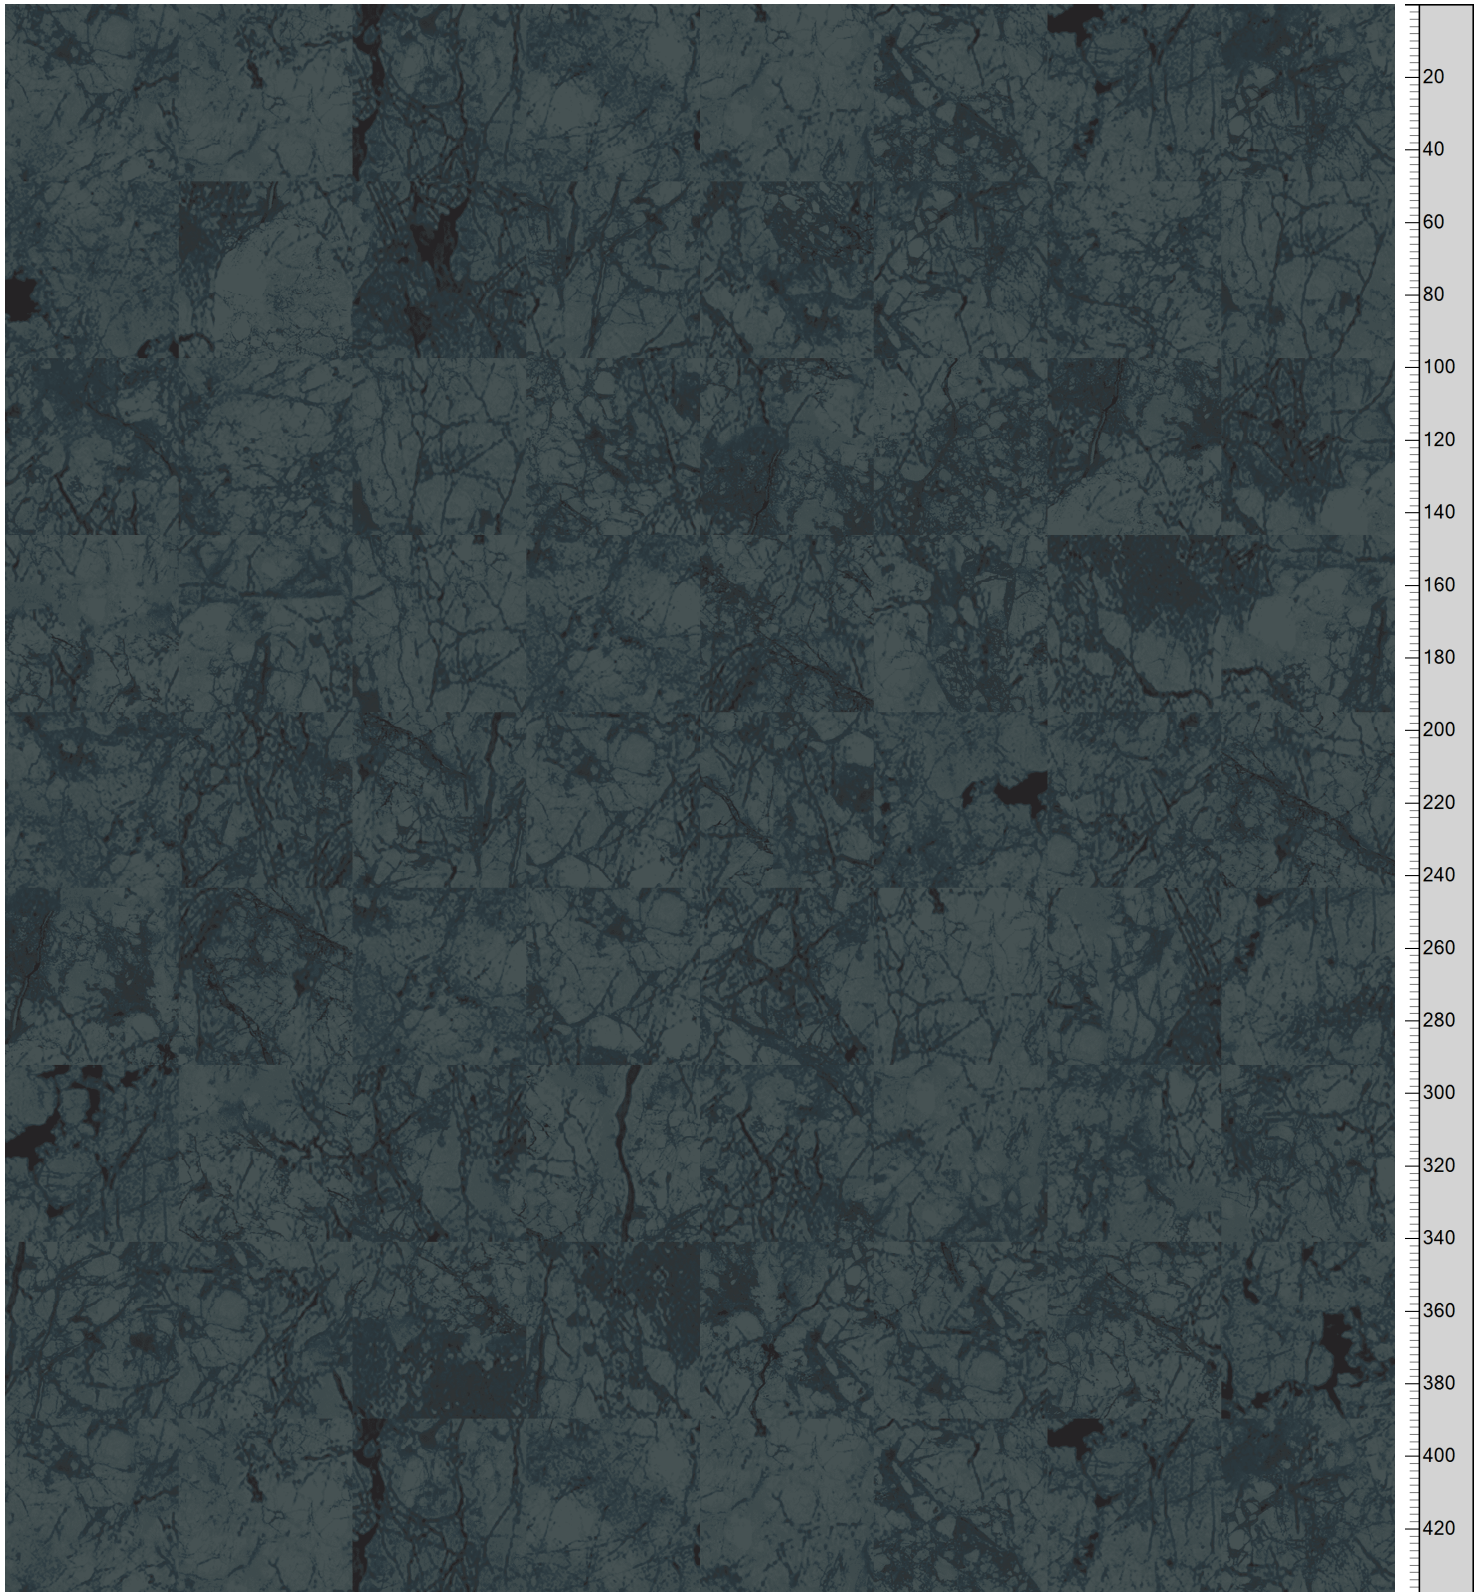

HIGHLINE TILES - QUARTZ
STANDARD PALETTE 5595
TILE SIMULATION MONOLITHIC 48X48 CM

K20012 5595-BC4 1.53%	5595AC42 Accent 42 7.88%	5595AC41 Accent 41 4.00%	5595AC40 Accent 40 17.78%	5595AC39 Accent 39 34.63%	5595AC38 Accent 38 20.23%