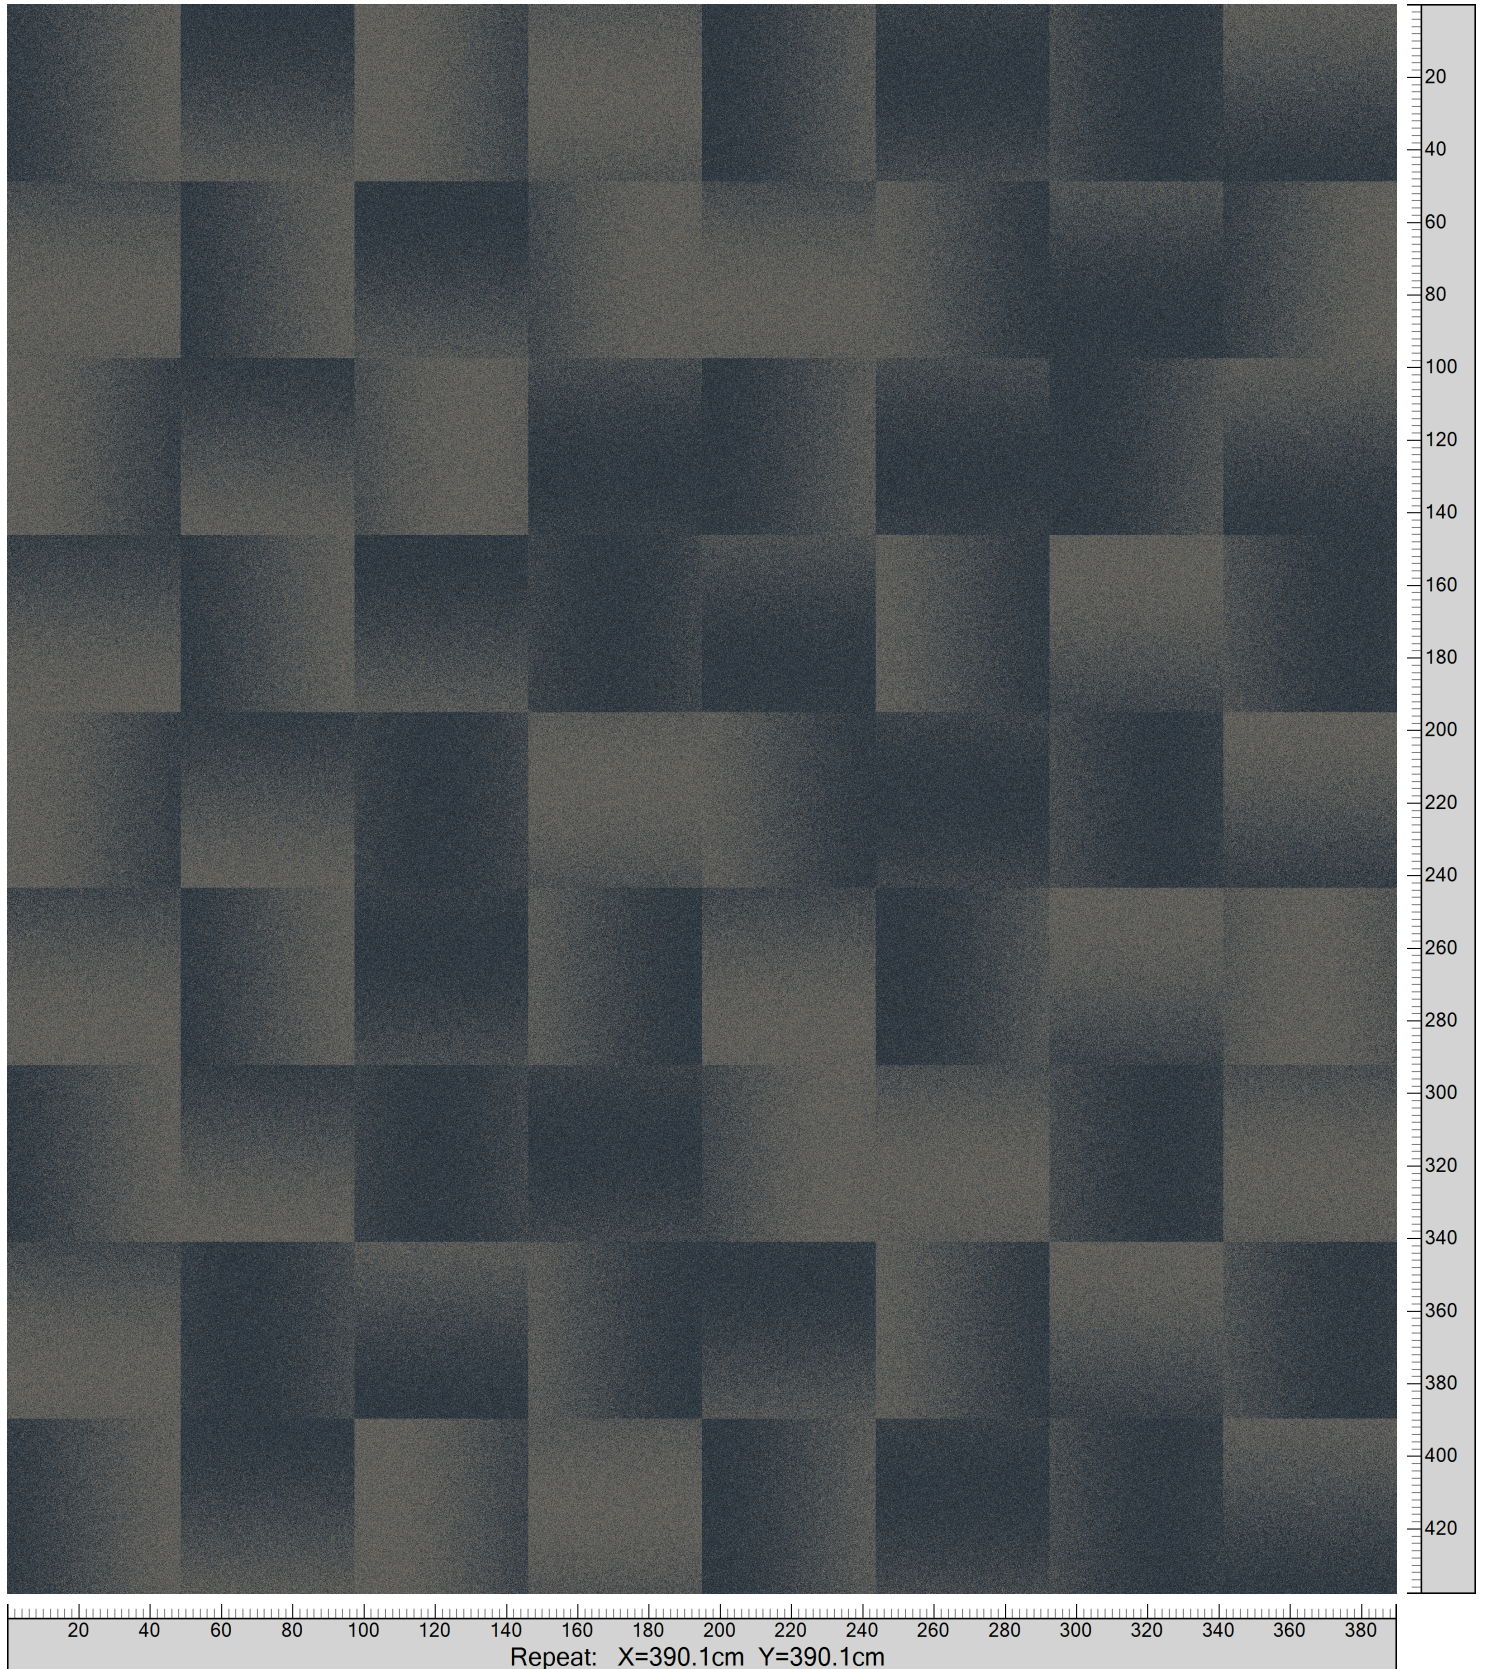

HIGHLINE TILES - CHENILLE  
STANDARD PALETTE 5595  
TILE SIMULATION MONOLITHIC 48X48 CM

@-0	A-1	B-2	C-3	D-4	E-5	F-6	G-7	H-8	I-9	J-10	K-11
0-0-0 -	K28602 5595-BC2 18.95%	5595AC15 Accent 15 9.46%	K28603 5595-BC3 9.59%	5595AC38 Accent 38 9.27%	0-0-0 -	0-0-0 -	0-0-0 -	5595AC43 Accent 43 21.16%	K28606 5595-BC6 10.52%	H28605 5595-BC5 10.67%	K20012 5595-BC4 10.38%