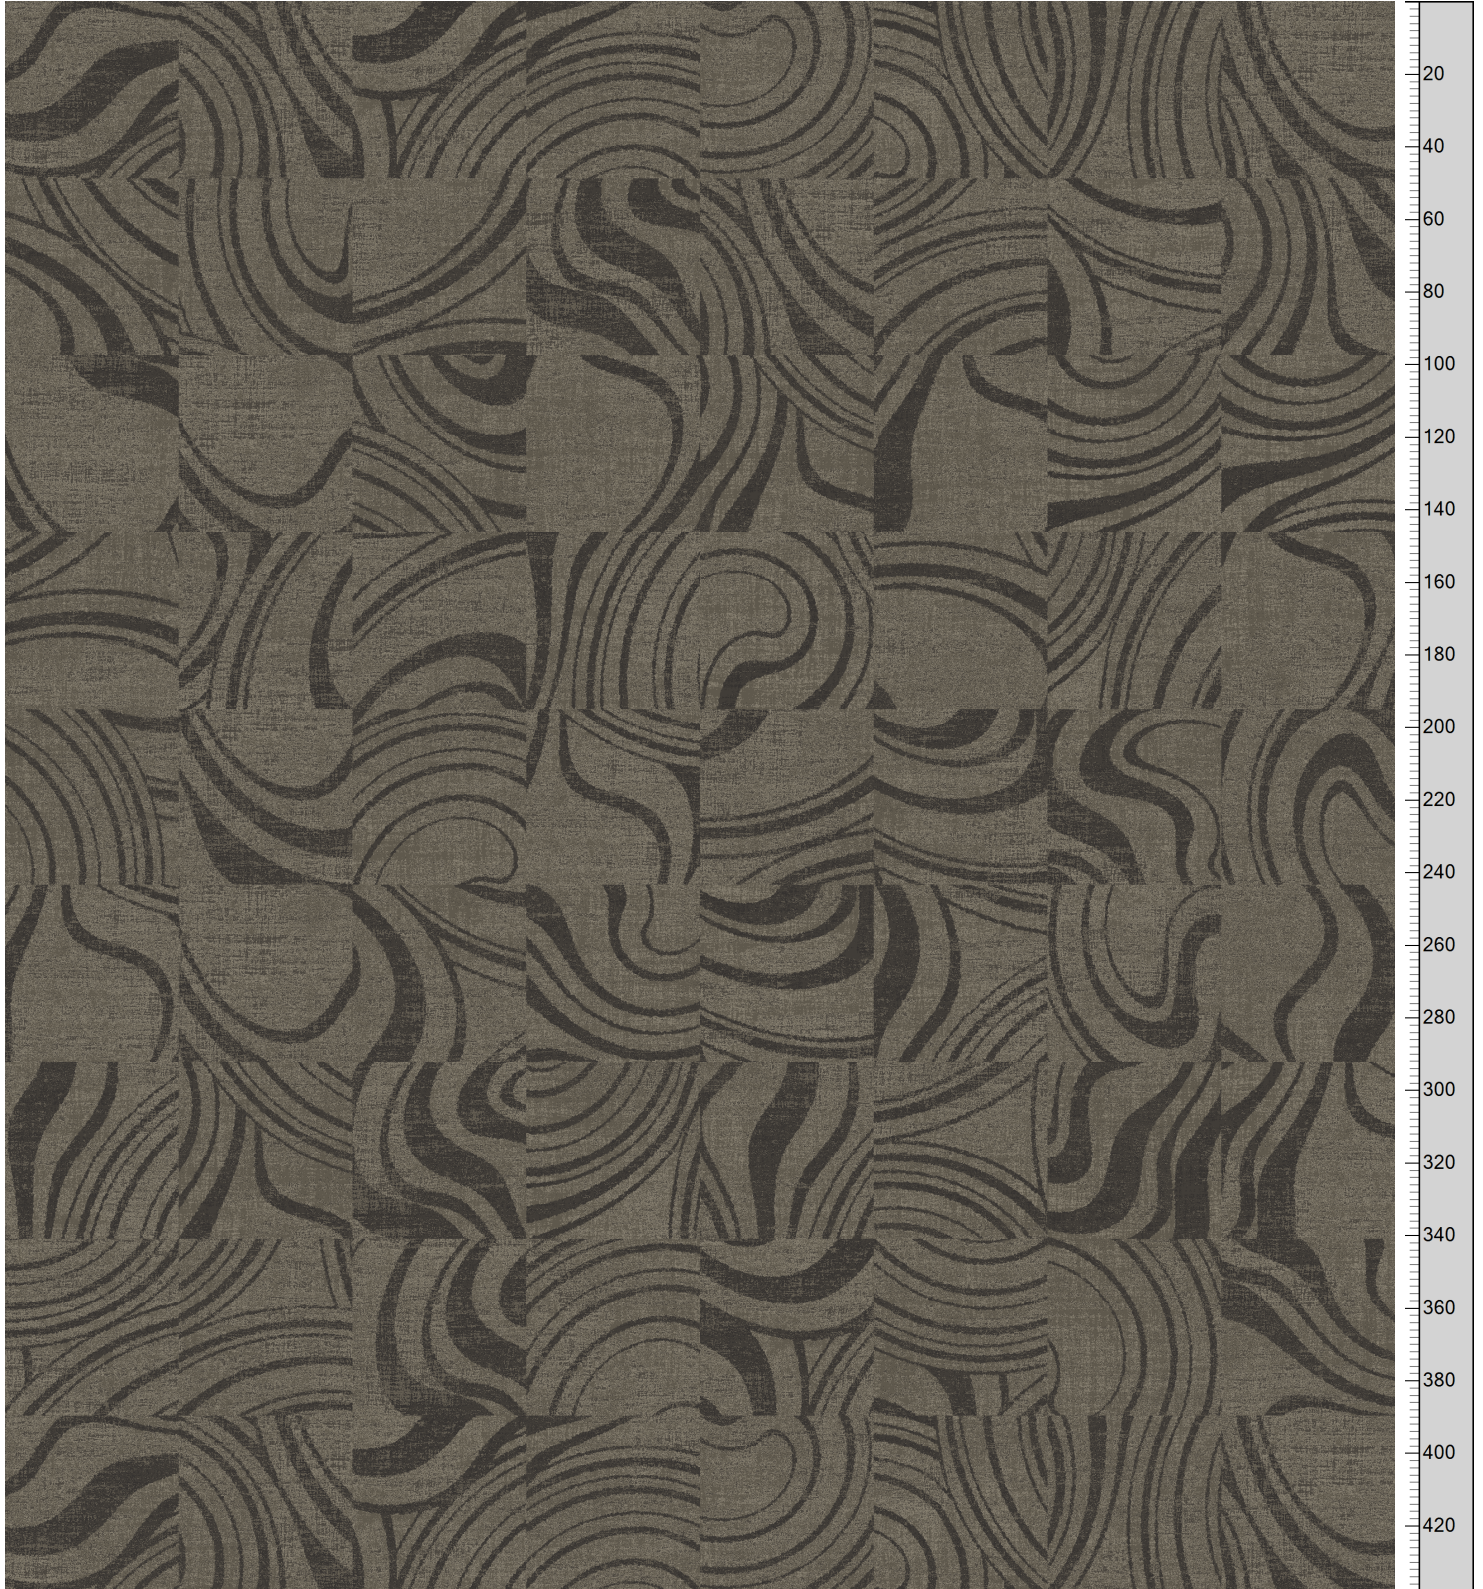

Design: RFM55952038
Version: EK20119T1-3

Date: 8-OCT-2020 pnp
Copyright: egecarpets a/s - pia
Approved by:

HIGHLINE TILES - MANTRA WEAVE
STANDARD PALETTE 5595
TILE SIMULATION MONOLITHIC 48X48 CM

Repeat: X=390.1cm Y=390.1cm

@-0	A-1	B-2	C-3	D-4	E-5	F-6	G-7	H-8	I-9	J-10	K-11	L-12
0-0-0 -	5595AC18 Accent 18 26.87%	5595AC19 Accent 19 26.21%	5595AC20 Accent 20 10.38%	5595AC21 Accent 21 3.41%	5595AC22 Accent 22 3.35%	0-0-0 -	0-0-0 -	5595AC22 Accent 22 11.29%	5595AC21 Accent 21 11.28%	5595AC20 Accent 20 4.36%	5595AC19 Accent 19 1.44%	5595AC18 Accent 18 1.41%