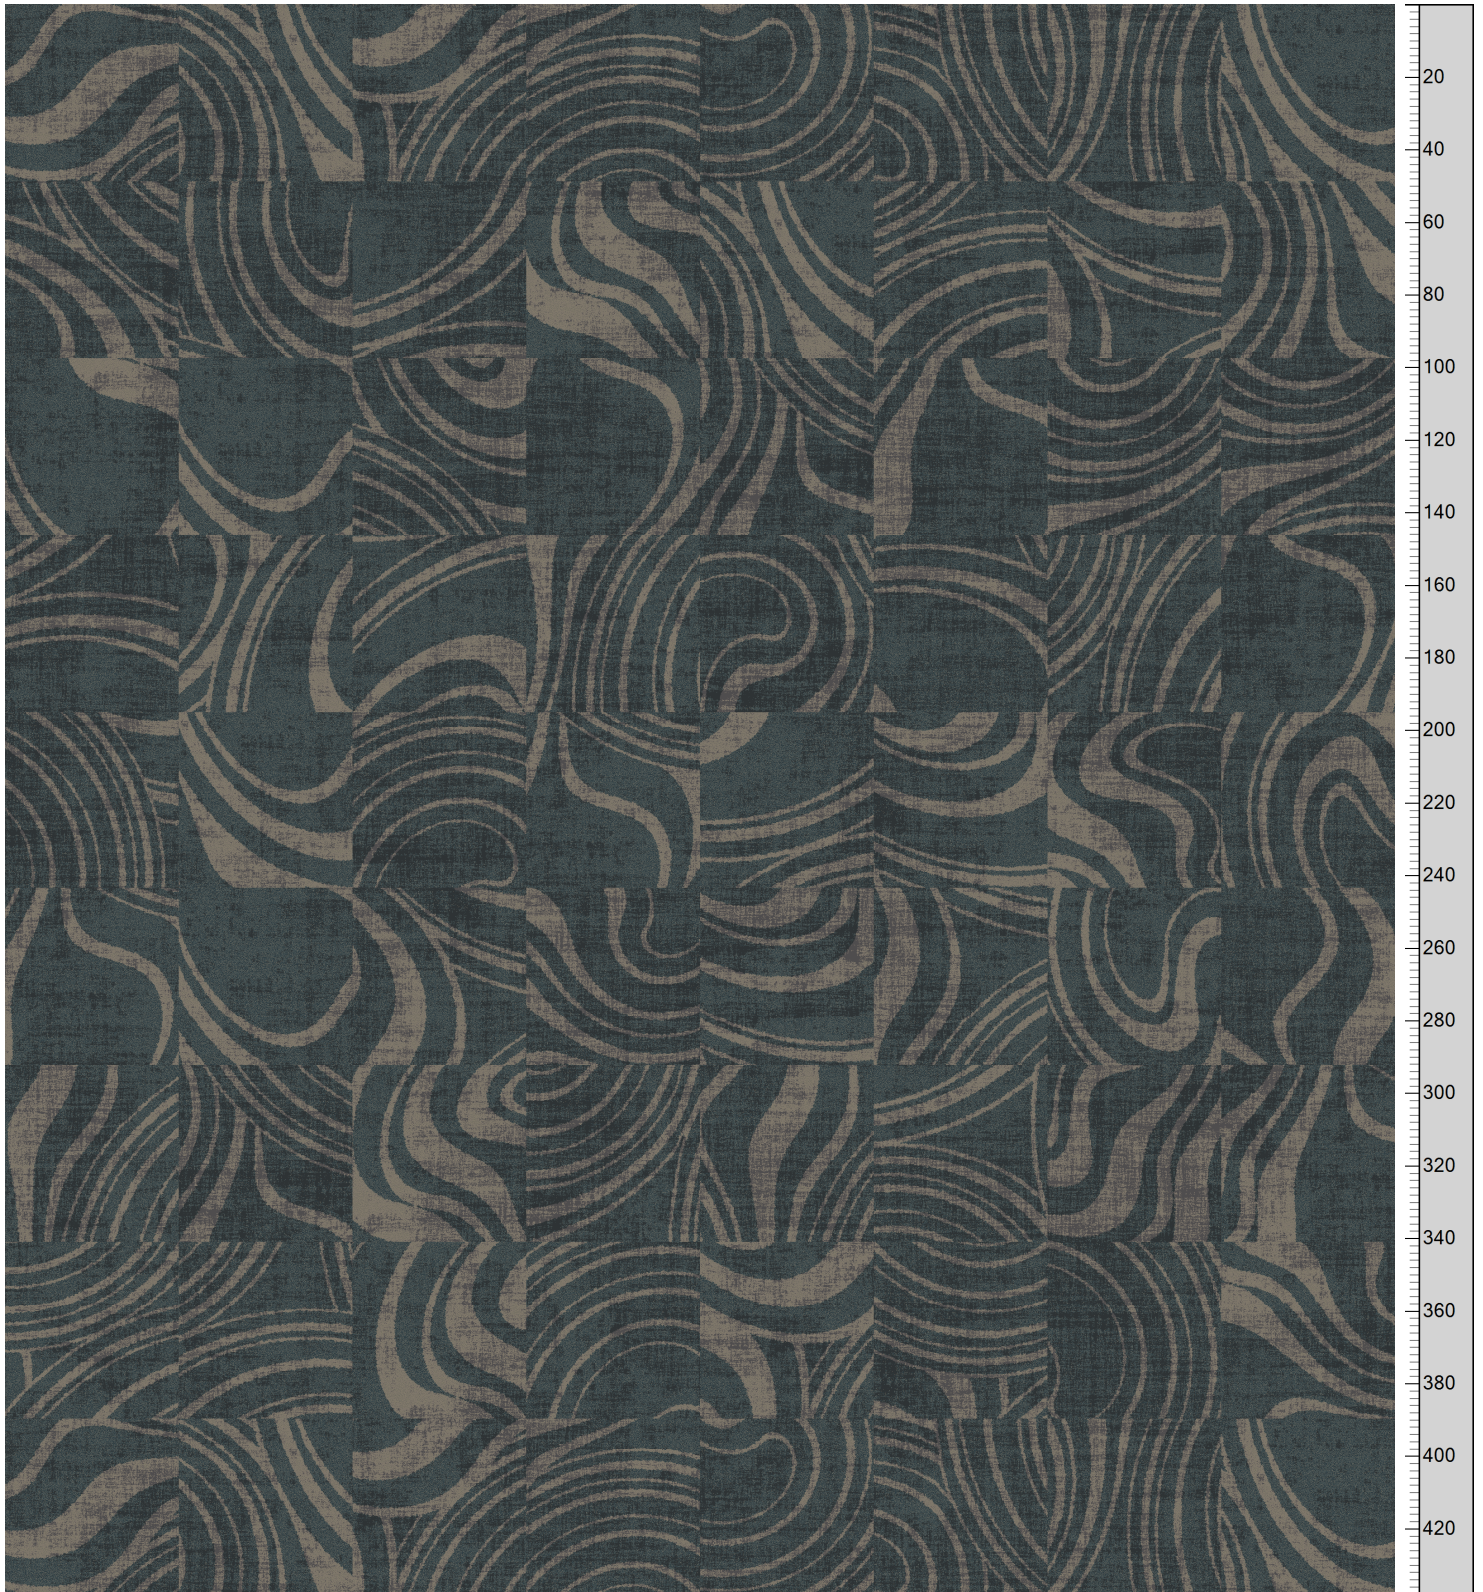

Design: RFM55952037
Version: EK20119T1-5

Date: 8-OCT-2020 pnp
Copyright: egecarpets a/s - pia
Approved by:

HIGHLINE TILES - MANTRA WEAVE
STANDARD PALETTE 5595
TILE SIMULATION MONOLITHIC 48X48 CM

20 40 60 80 100 120 140 160 180 200 220 240 260 280 300 320 340 360 380
Repeat: X=390.1cm Y=390.1cm

@-0	A-1	B-2	C-3	D-4	E-5	F-6	G-7	H-8	I-9	J-10	K-11	L-12
0-0-0	5595AC38 Accent 38 26.87%	5595AC42 Accent 42 26.21%	5595AC40 Accent 40 10.38%	5595AC41 Accent 41 3.41%	5595AC13 Accent 13 3.35%	0-0-0	0-0-0	K28602 5595-BC2 11.29%	K28603 5595-BC3 11.28%	5595AC14 Accent 14 4.36%	5595AC15 Accent 15 1.44%	5595AC13 Accent 13 1.41%