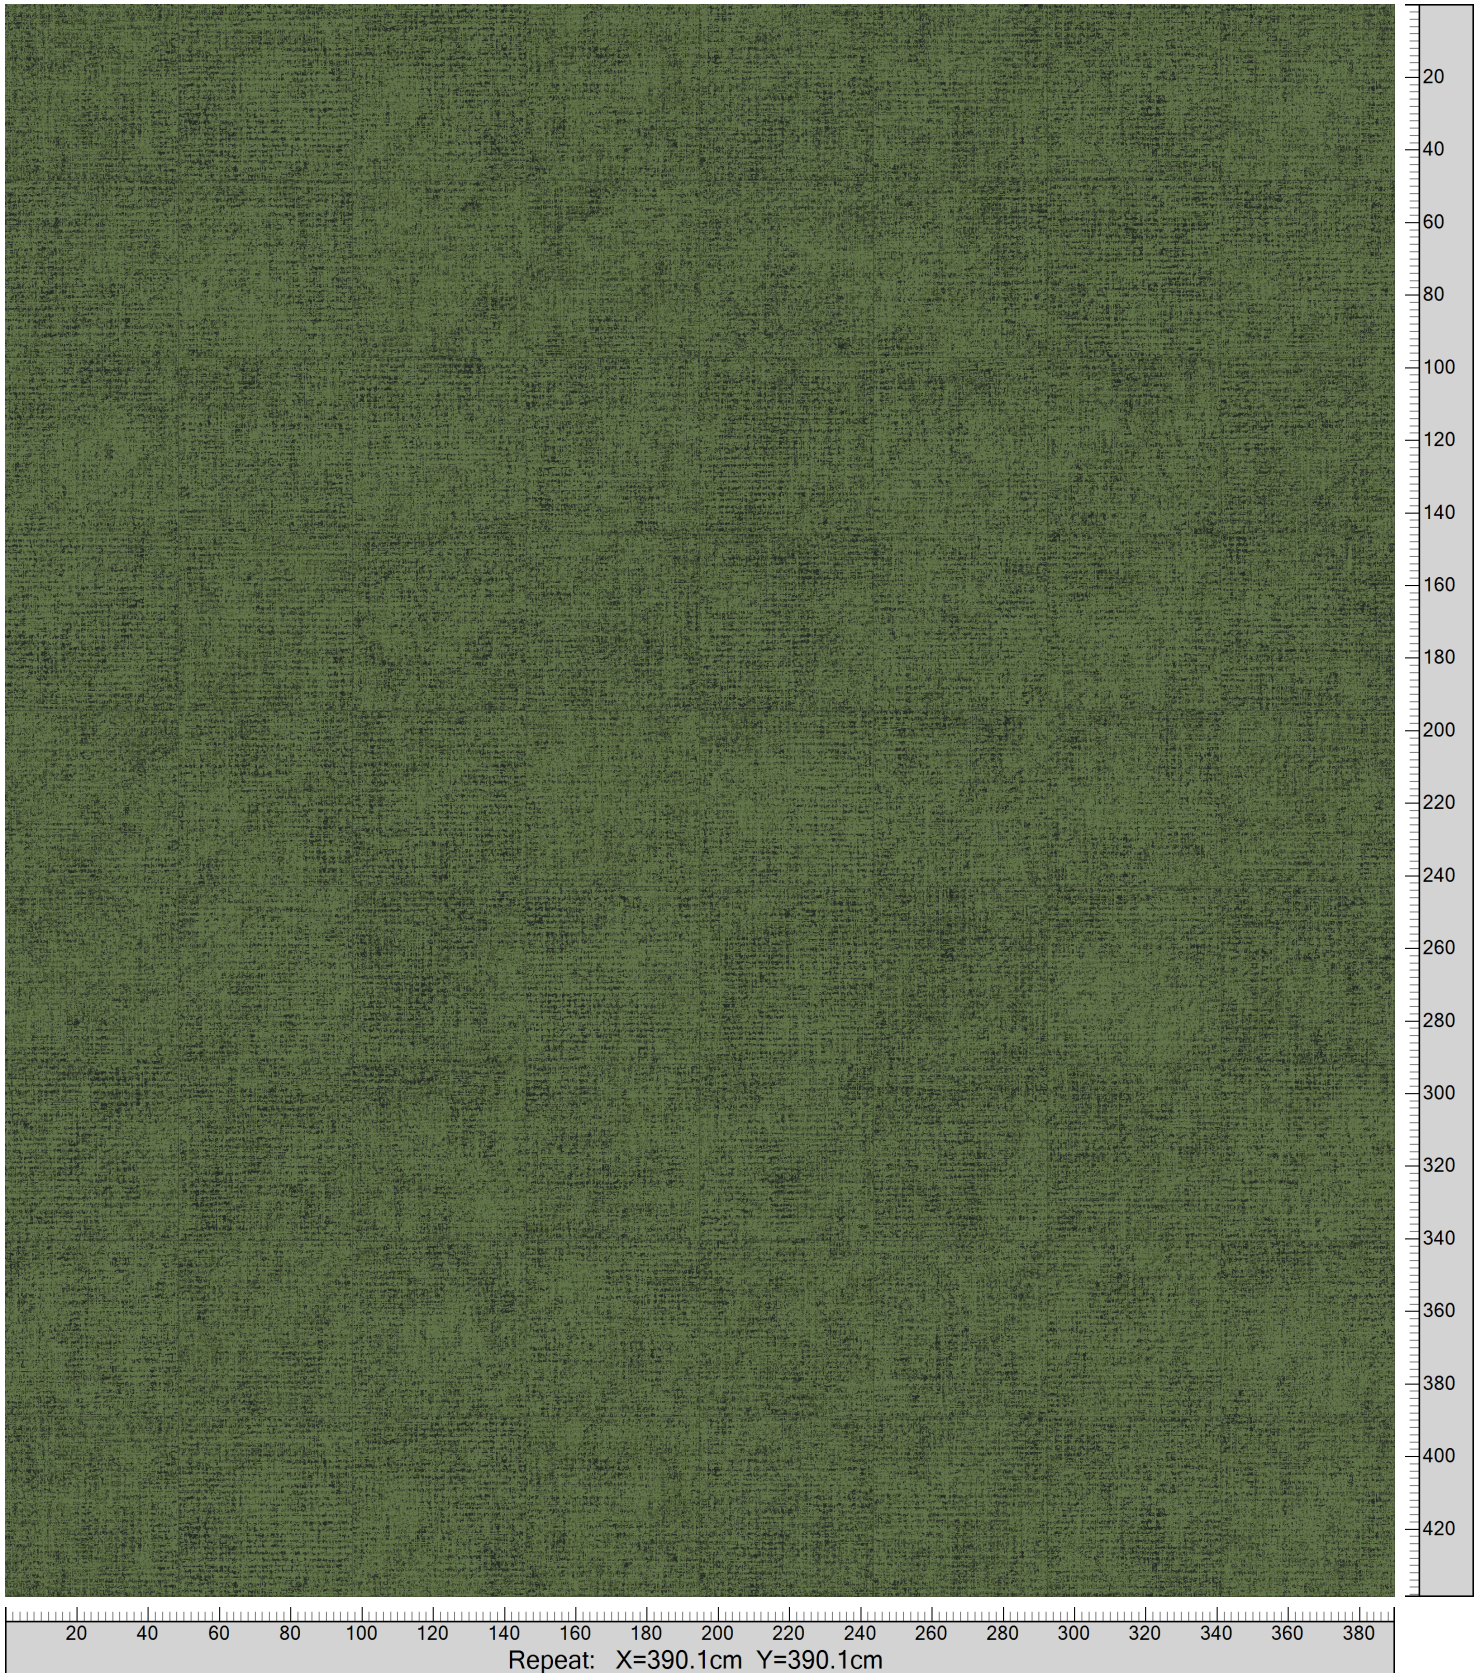

Design: RFM55202059
Version: EK20140T1-5

Date: 1-OCT-2020 pnp
Copyright: egecarpets a/s - pia
Approved by:

HIGHLINE TILES - FLAX
STANDARD PALETTE 5520
TILE SIMULATION 48X48CM MONOLITHIC

5520AC39 Accent 39 59.11%	5520AC40 Accent 40 11.23%	5520AC41 Accent 41 13.42%	5520AC42 Accent 42 15.72%