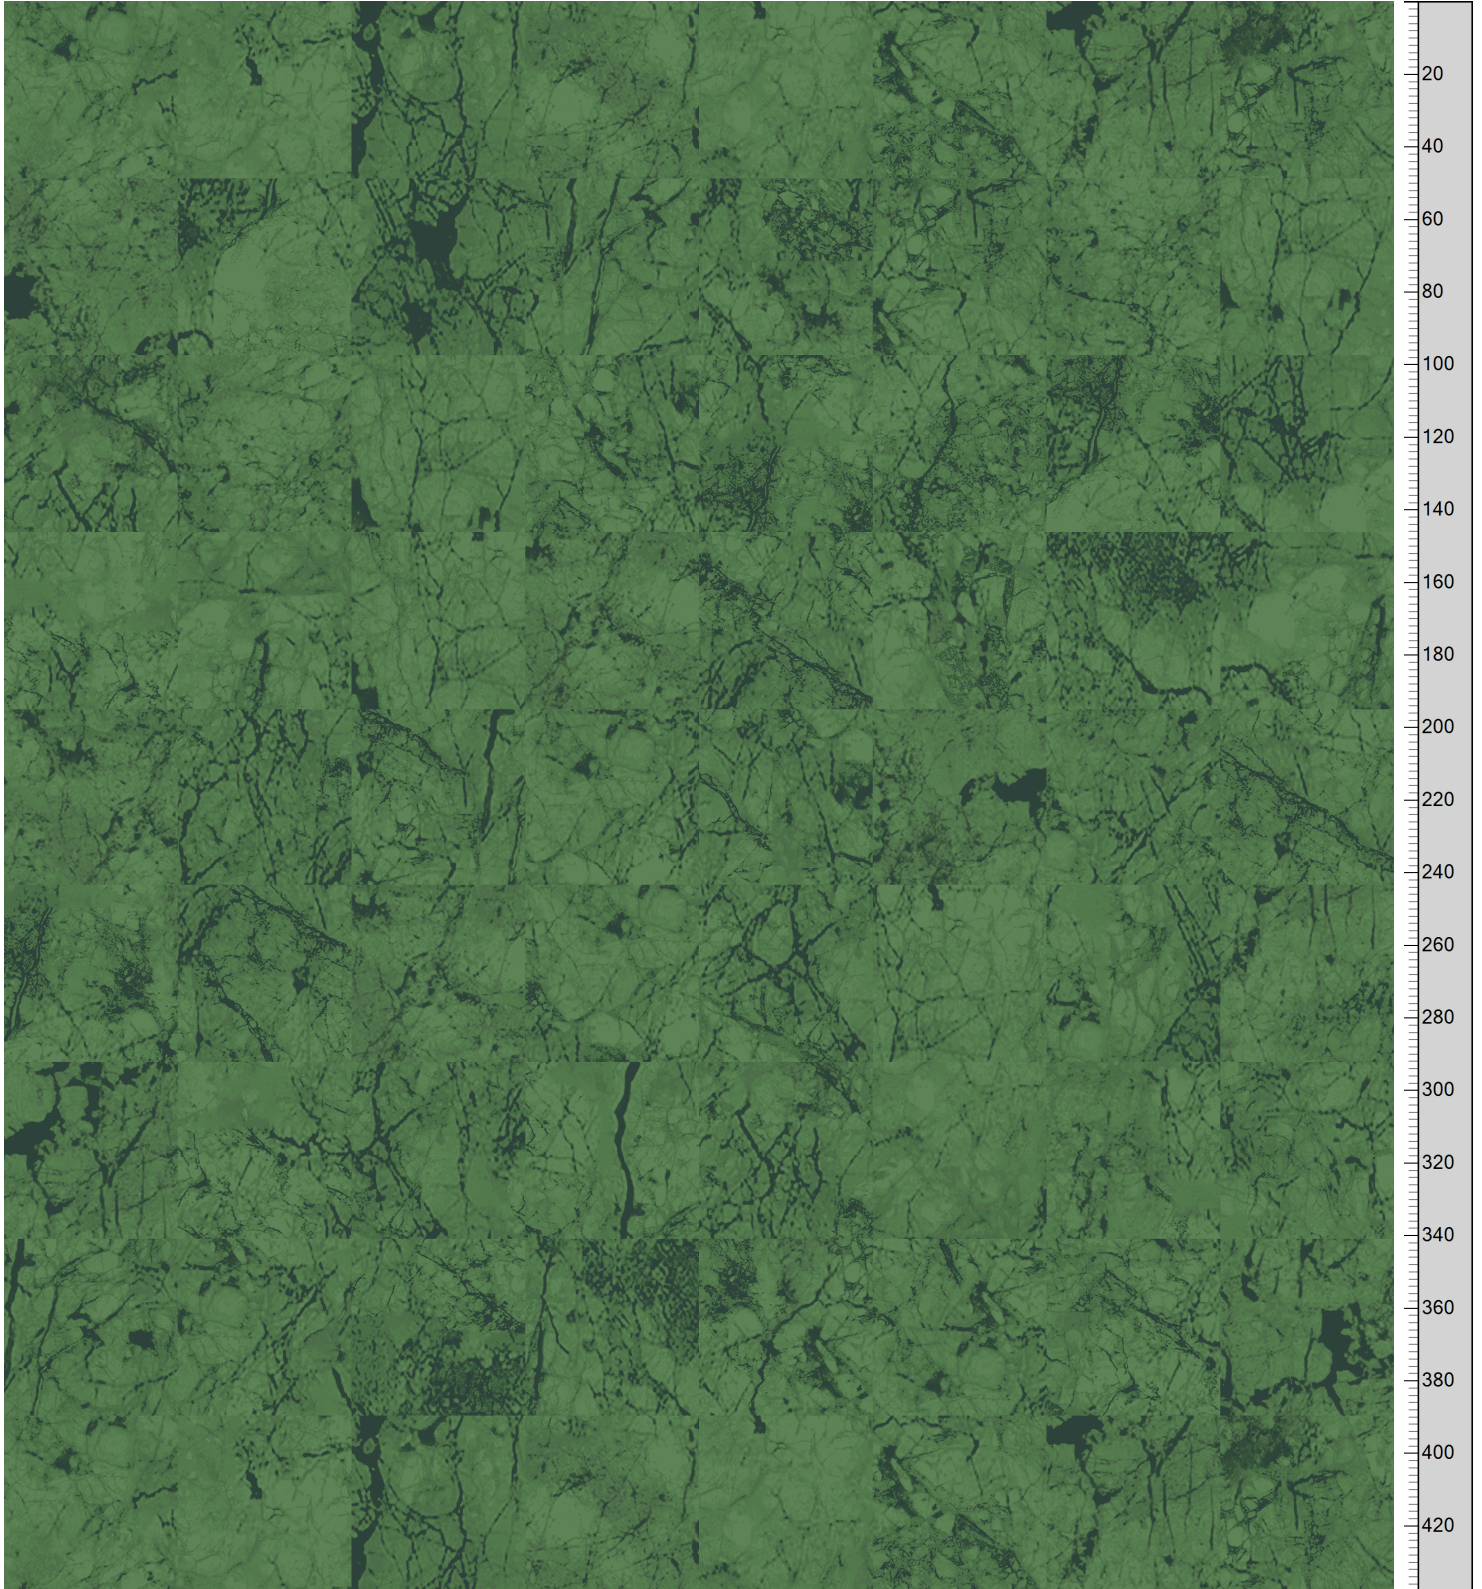

HIGHLINE TILES - QUARTZ  
STANDARD PALETTE 5520  
TILE SIMULATION 48X48CM MONOLITHIC

K20047 5520-BC7 1.53%	5520AC46 Accent 46 4.00%	K20046 5520-BC6 13.94%	5520AC45 Accent 45 17.78%	5520AC44 Accent 44 34.63%	5520AC43 Accent 43 20.23%