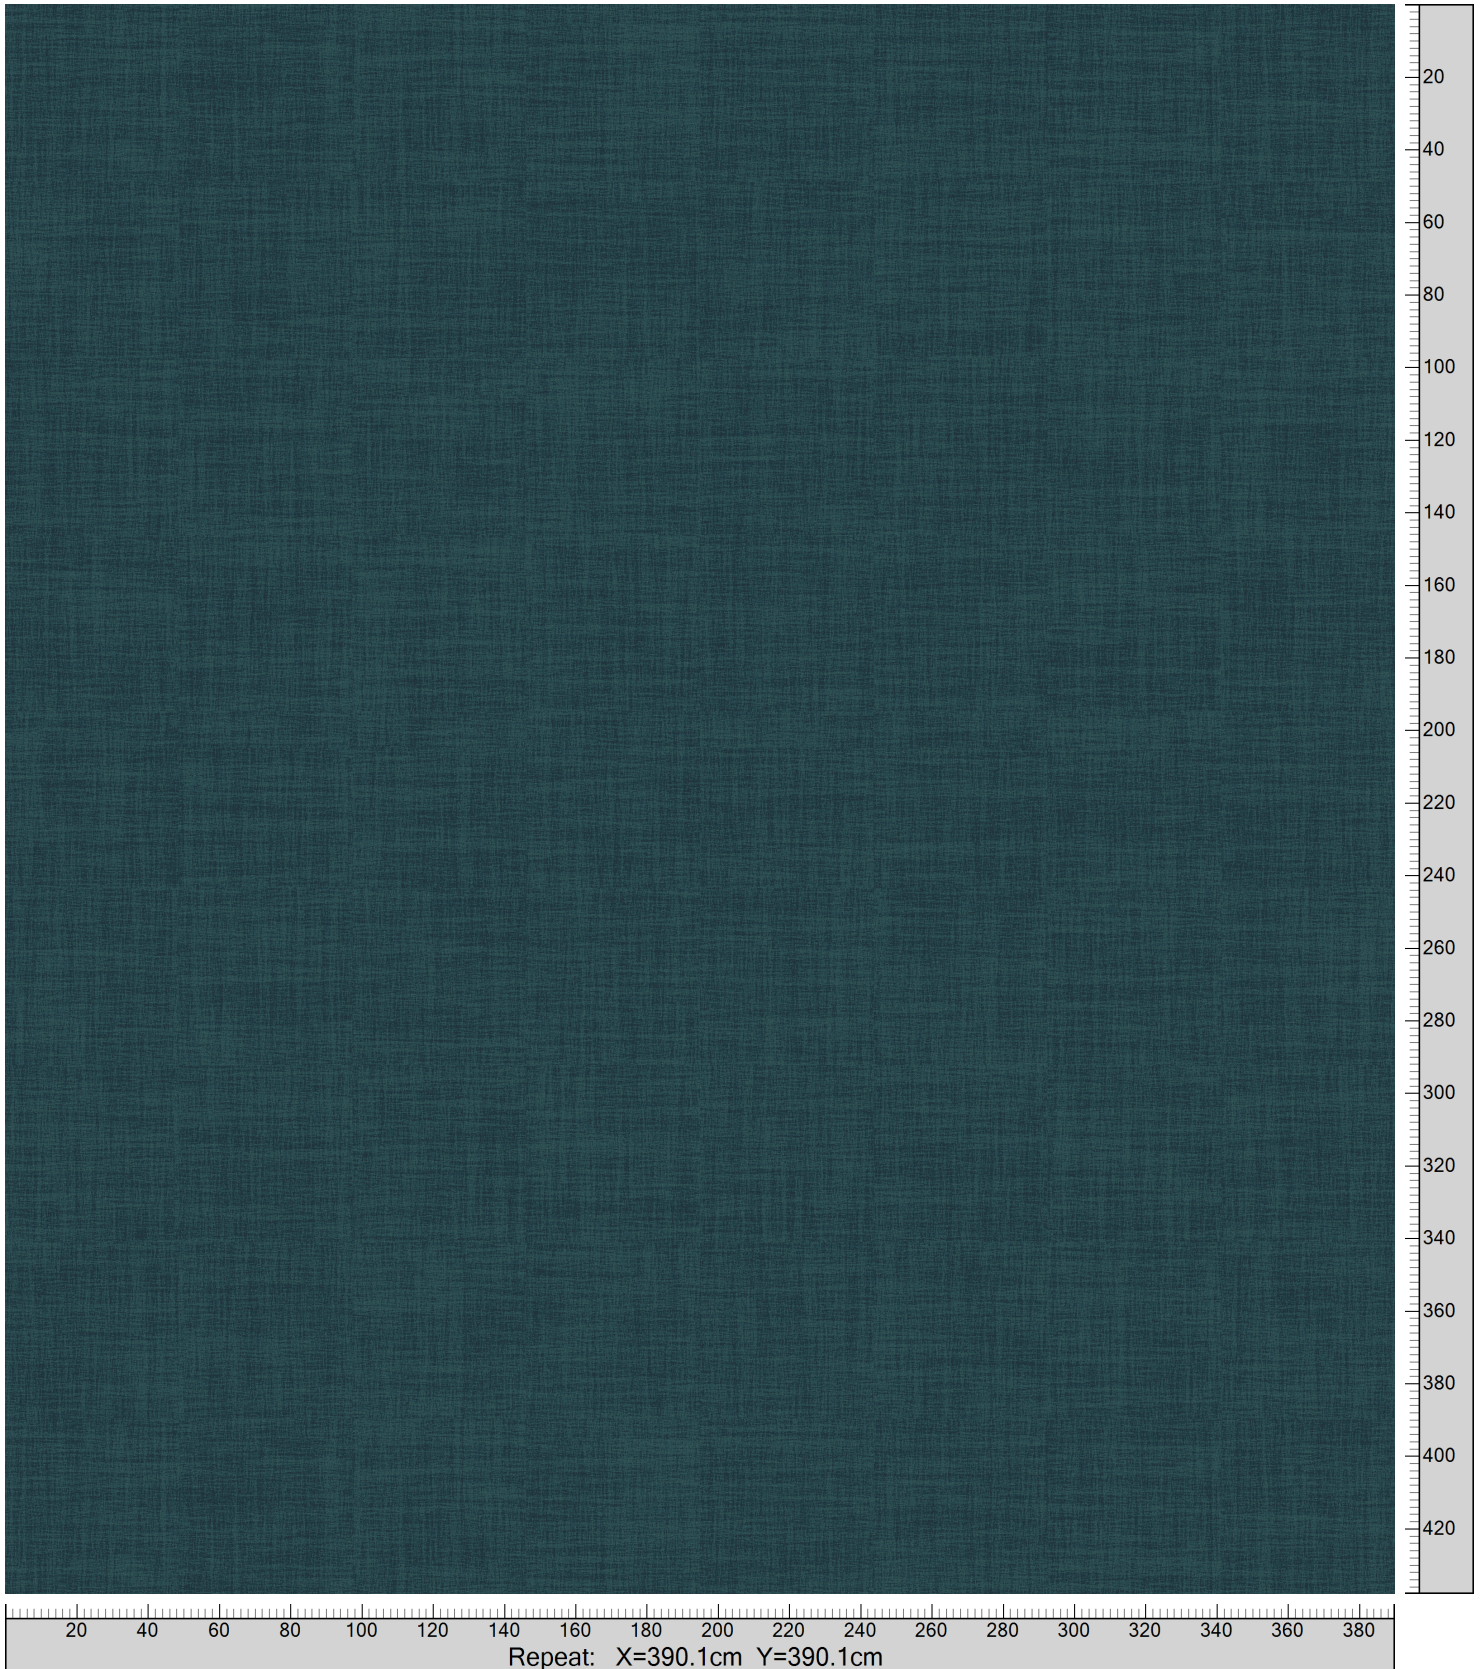

HIGHLINE TILES - TEXTILE
STANDARD PALETTE 5520
TILE SIMULATION 48X48CM MONOLITHIC

5520AC51 Accent 51 30.54%	5520AC49 Accent 49 26.43%	5520AC48 Accent 48 4.22%