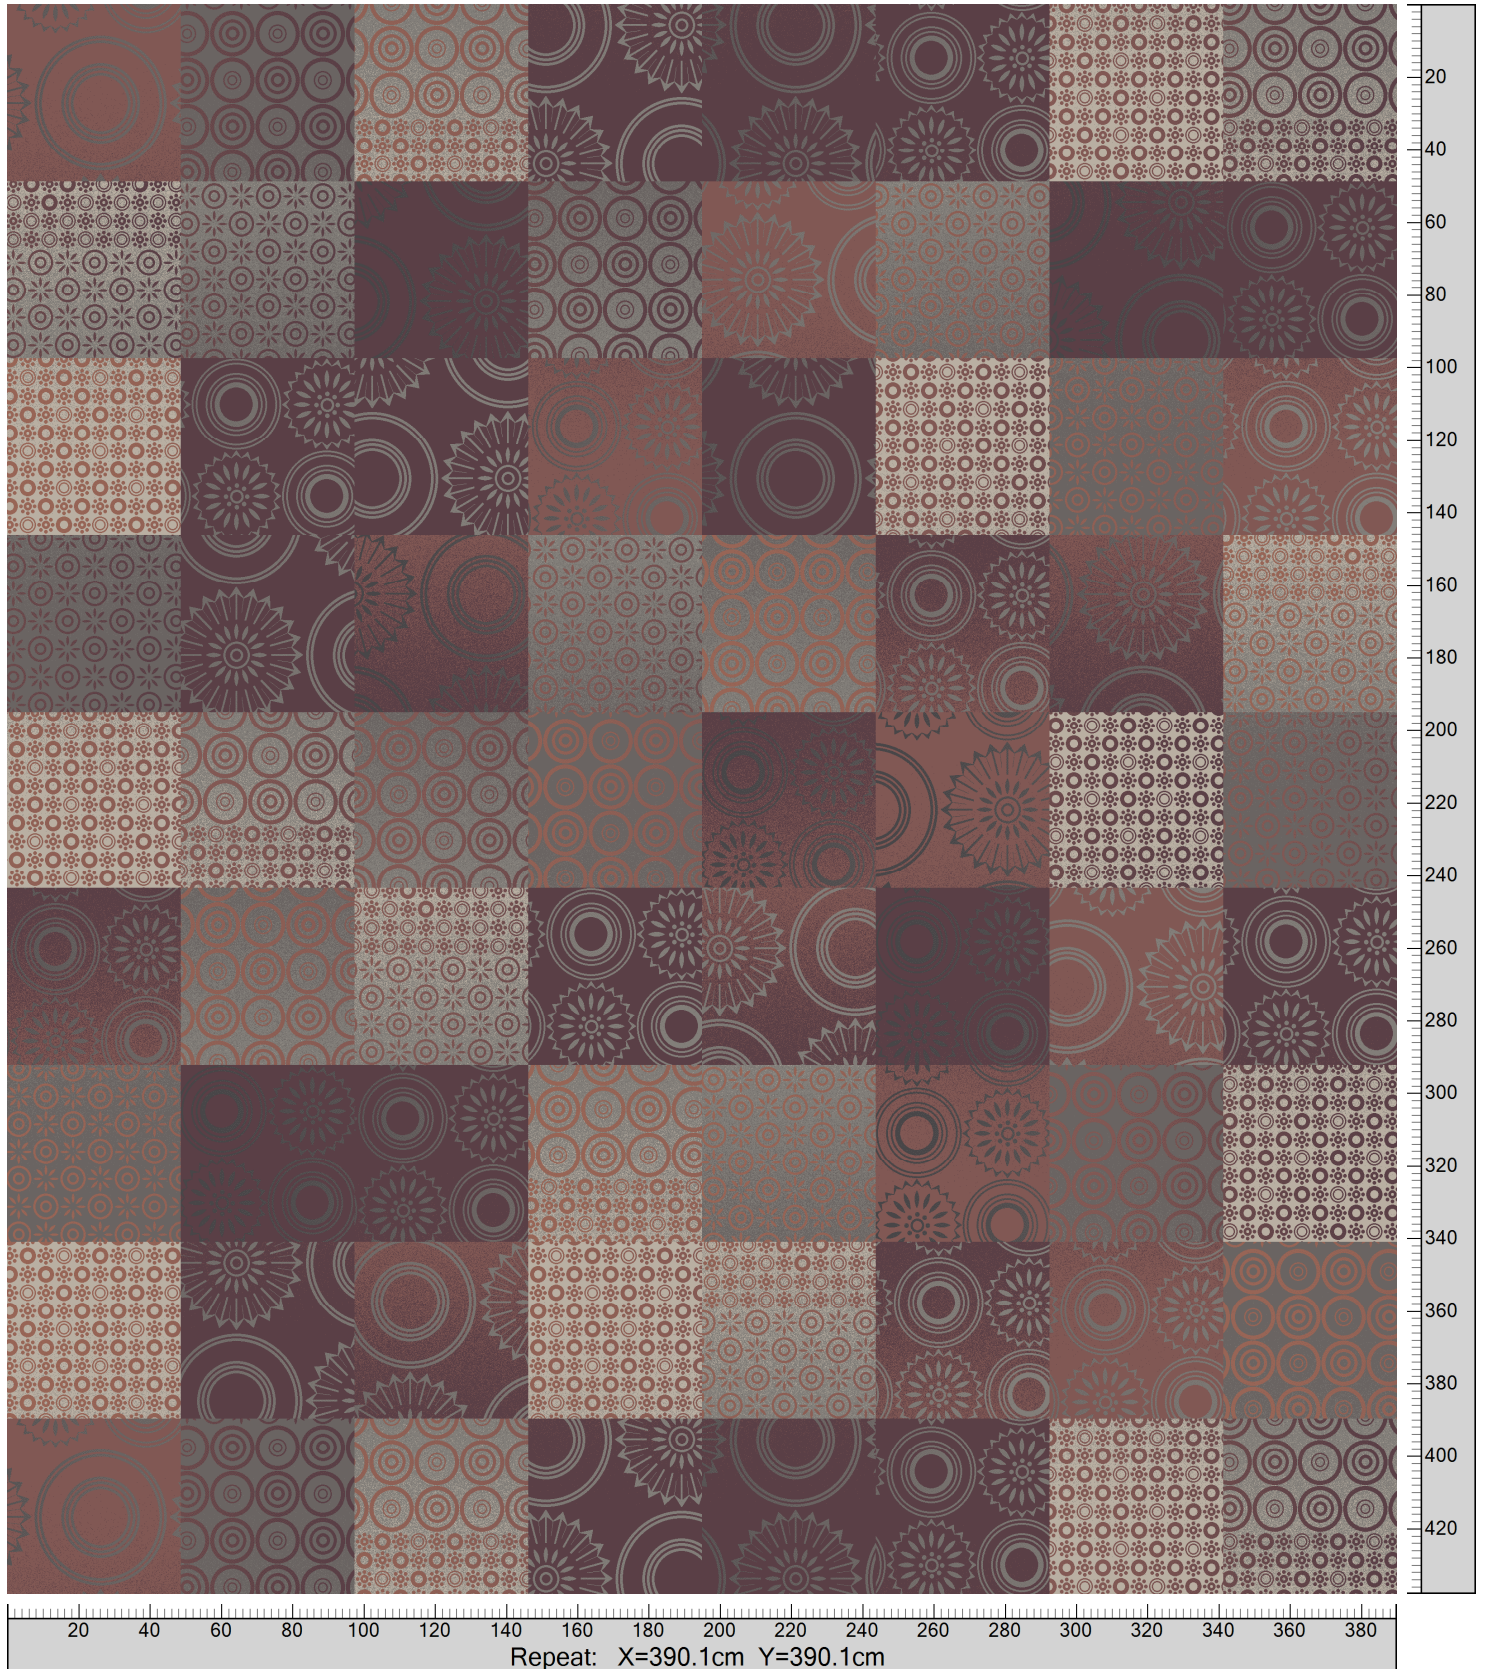

HIGHLINE TILES - NEW SPANISH TILE
STANDARD PALETTE 5500
TILE SIMULATION MONOLITHIC 48X48 CM

5500AC50 Accent 50	5500AC49 Accent 49	5500AC15 Accent 15	K40503 5500-BC3	5500AC13 Accent 13	K40504 5500-BC4	5500AC48 Accent 48