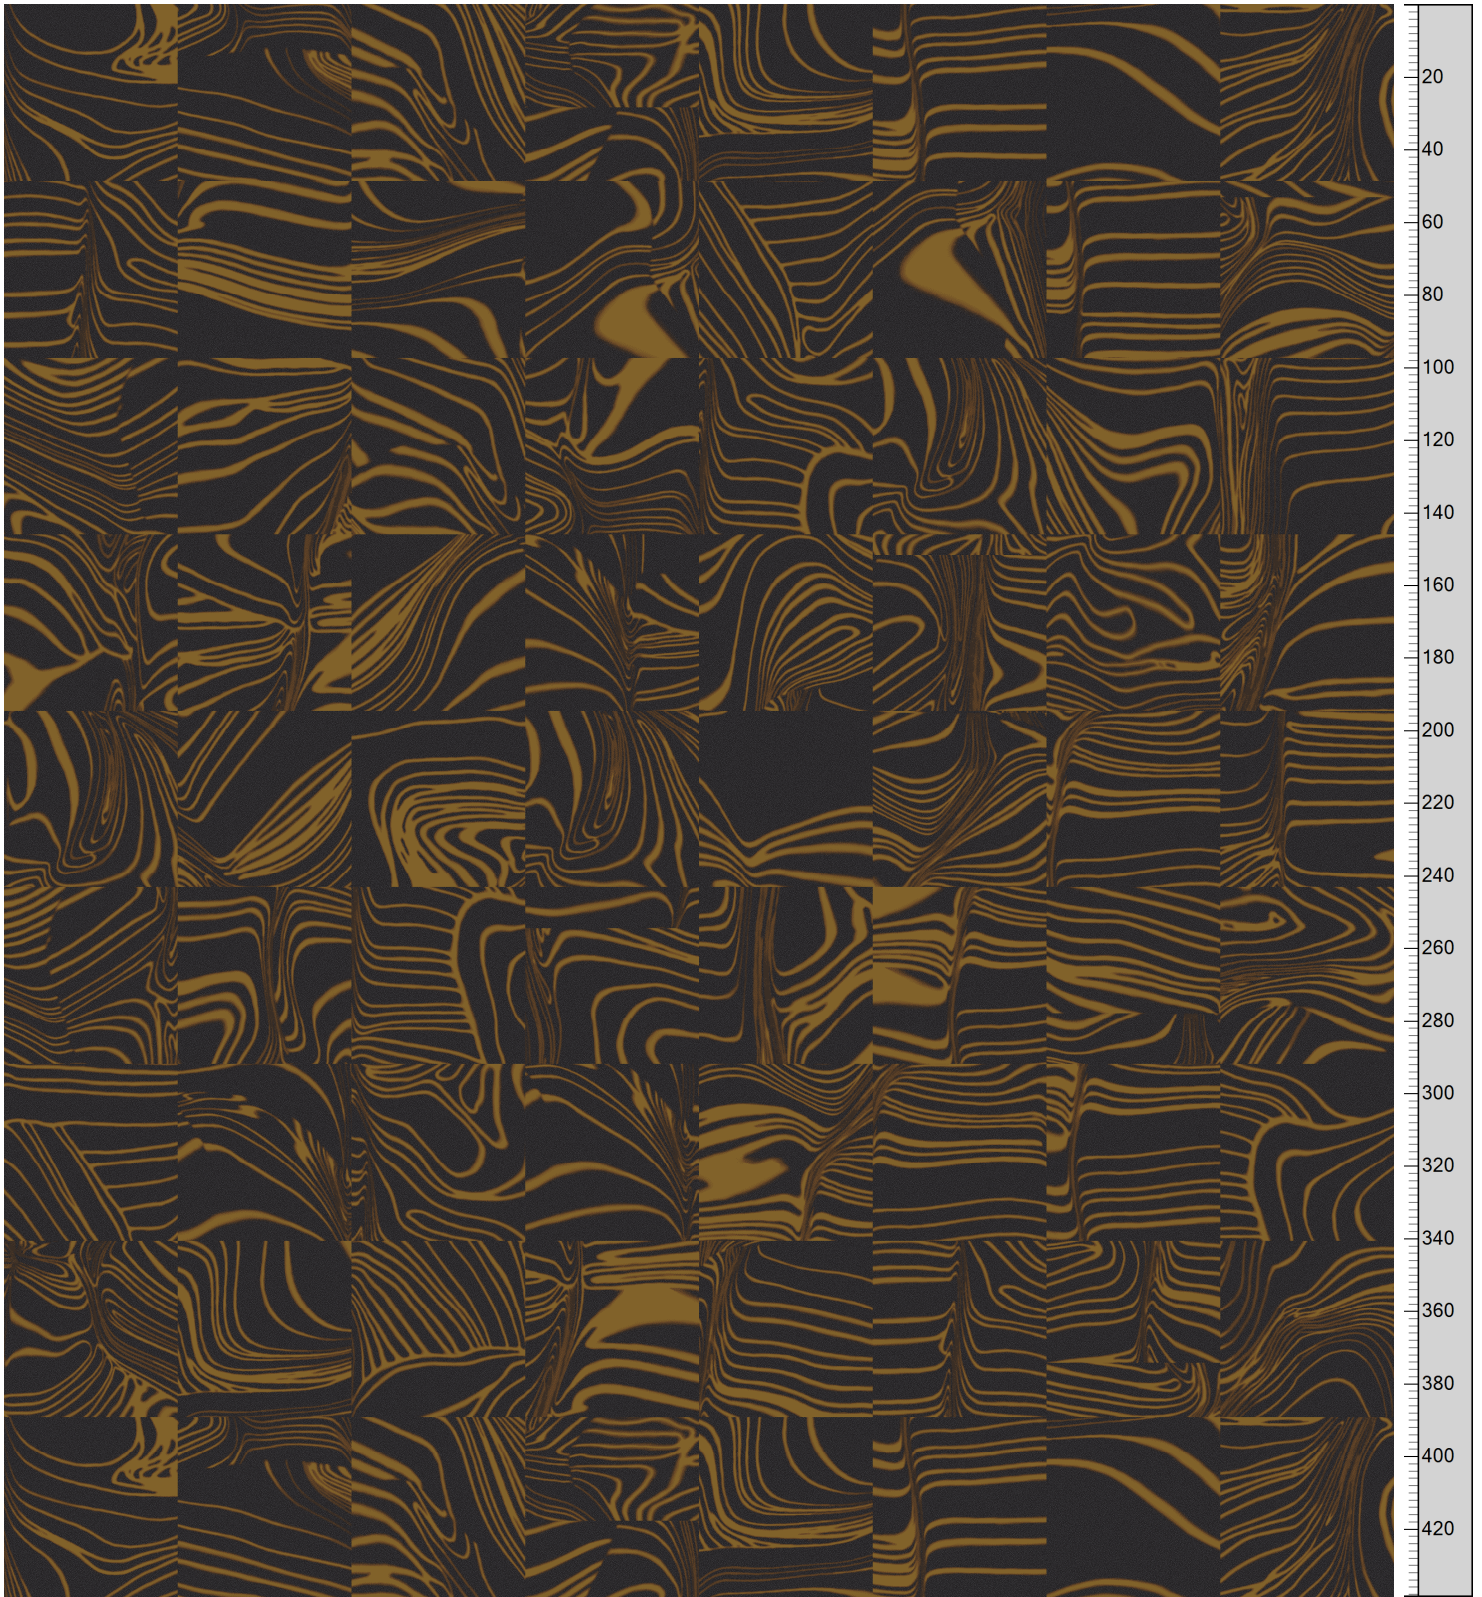

Highline Tiles - Glass Distortion
Standard Palette 5500
Tile Simulation Monolithic 48 x 48 cm

Repeat: X=390.1cm Y=390.1cm

@-0	A-1	B-2	C-3	D-4	E-5	F-6
0-0-0	K40502 5500-BC2	5500AC16 Accent 16	0-0-0	5500AC37 Accent 37	5500AC35 Accent 35	5500AC34 Accent 34