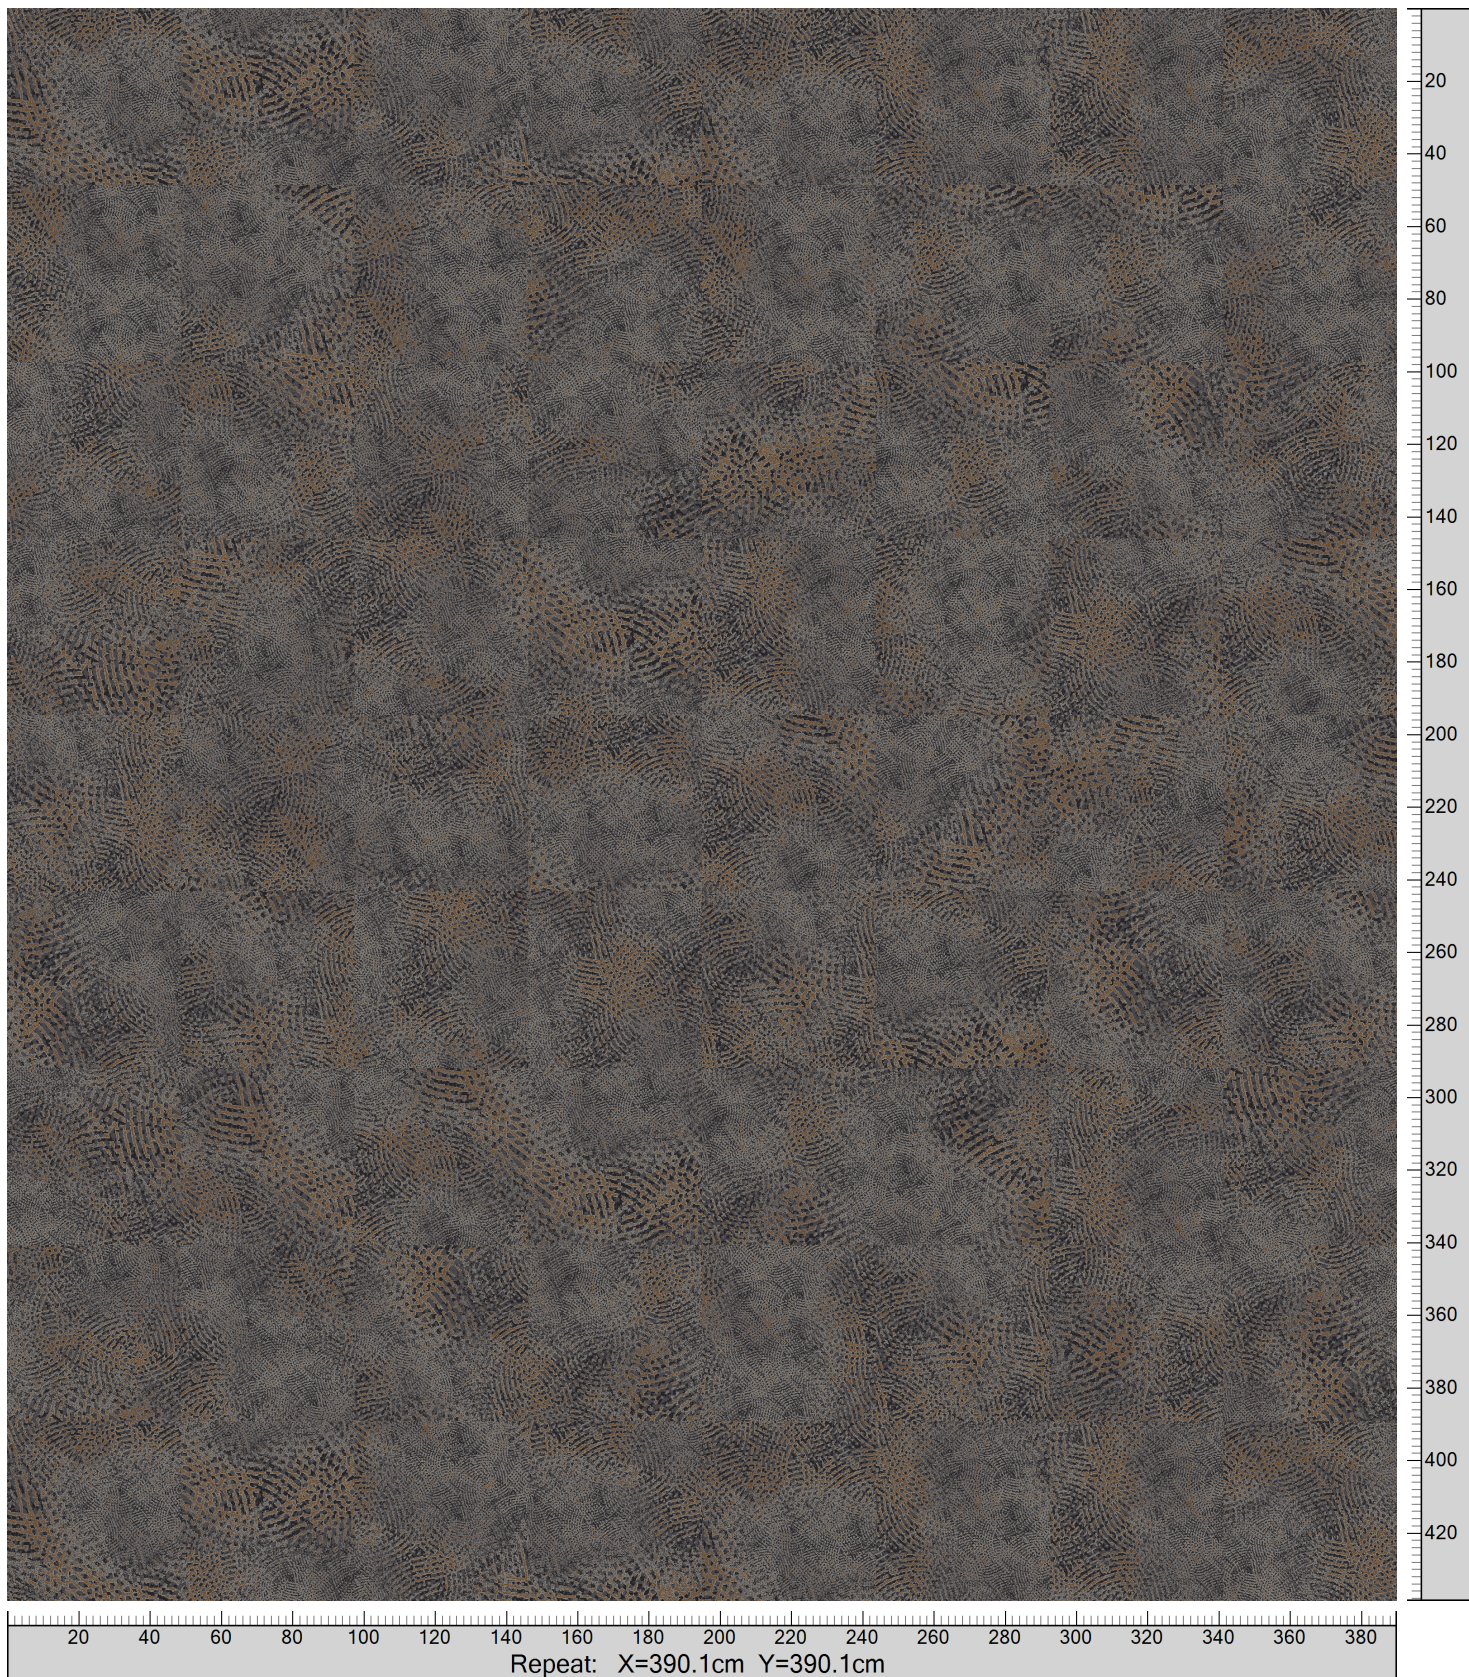

Design: RFM55002018
Version: *EK20118T1-2*

Date: 22-OCT-2019 pnp
Copyright: egetaepper a/s - pia
Approved by:

Highline Tiles - Rainy Ocean
Standard Palette 5500
Tile Simulation Monolithic 48 x 48 cm

5500AC13 Accent 13	K40503 5500-BC3	5500AC15 Accent 15	K40502 5500-BC2	5500AC35 Accent 35