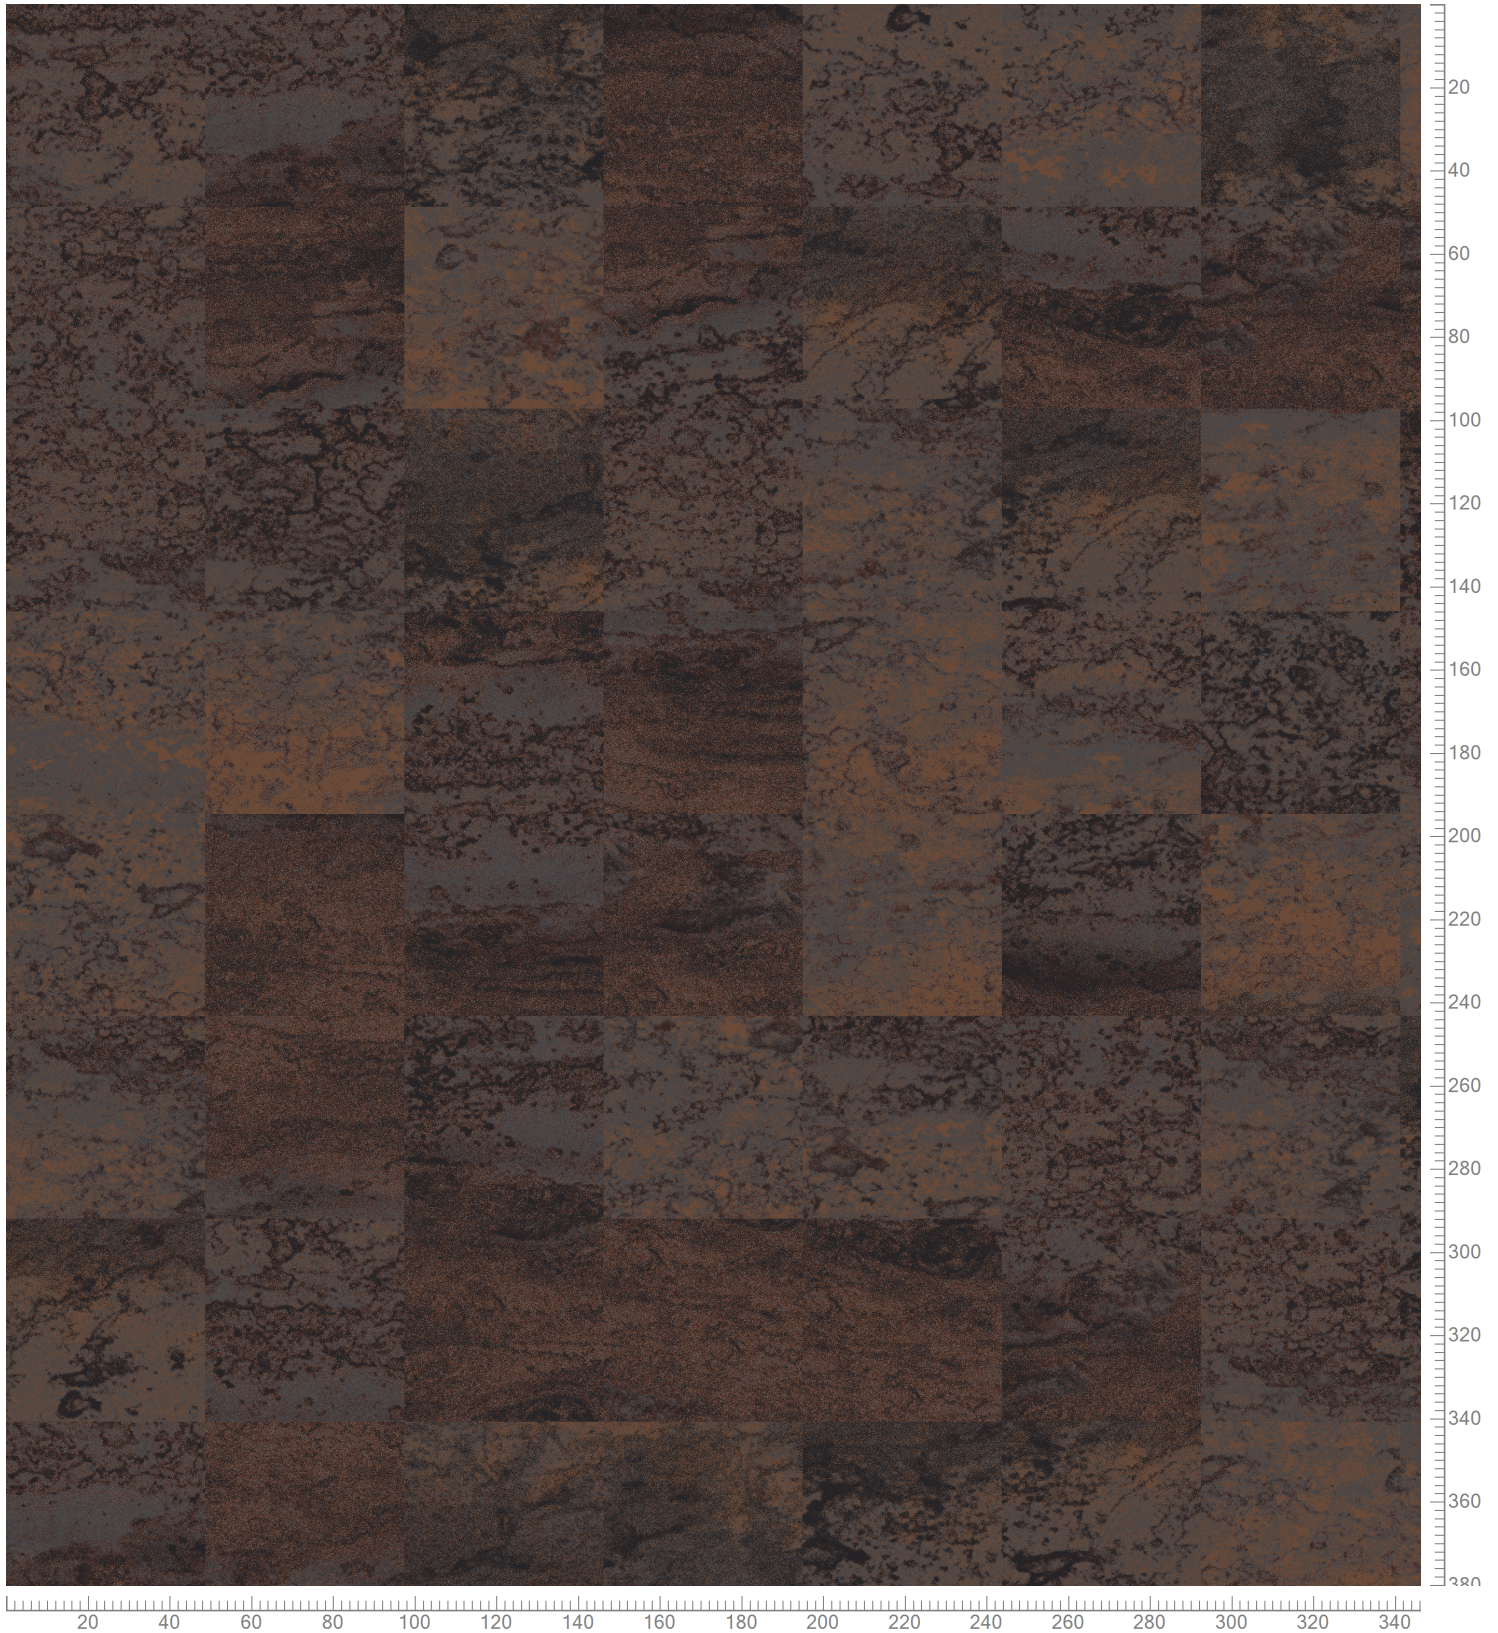

Design: RFM55001054
Version: EF91301-8

Date: 16-MAY-2022 sha
Copyright: egecarpets a/s - SHA
Approved by:

TOM DIXON - IRON
STANDARD PALETTE 5575
TILE SIMULATION MONOLITHIC 48X48 CM

Repeat: X=390.1cm Y=390.1cm (Size Shown: X=346.46cm Y=380.37cm)

K40502 5500-BC2 7.87%	5500AC31 Accent 31 7.26%	5500AC15 Accent 15 1.98%	K40503 5500-BC3 4.26%	5500AC30 Accent 30 4.20%	5500AC28 Accent 28 21.31%

Colors are approximation only. Physical sample must be approved for ordering.
Copyright: egecarpets a/s - SHA