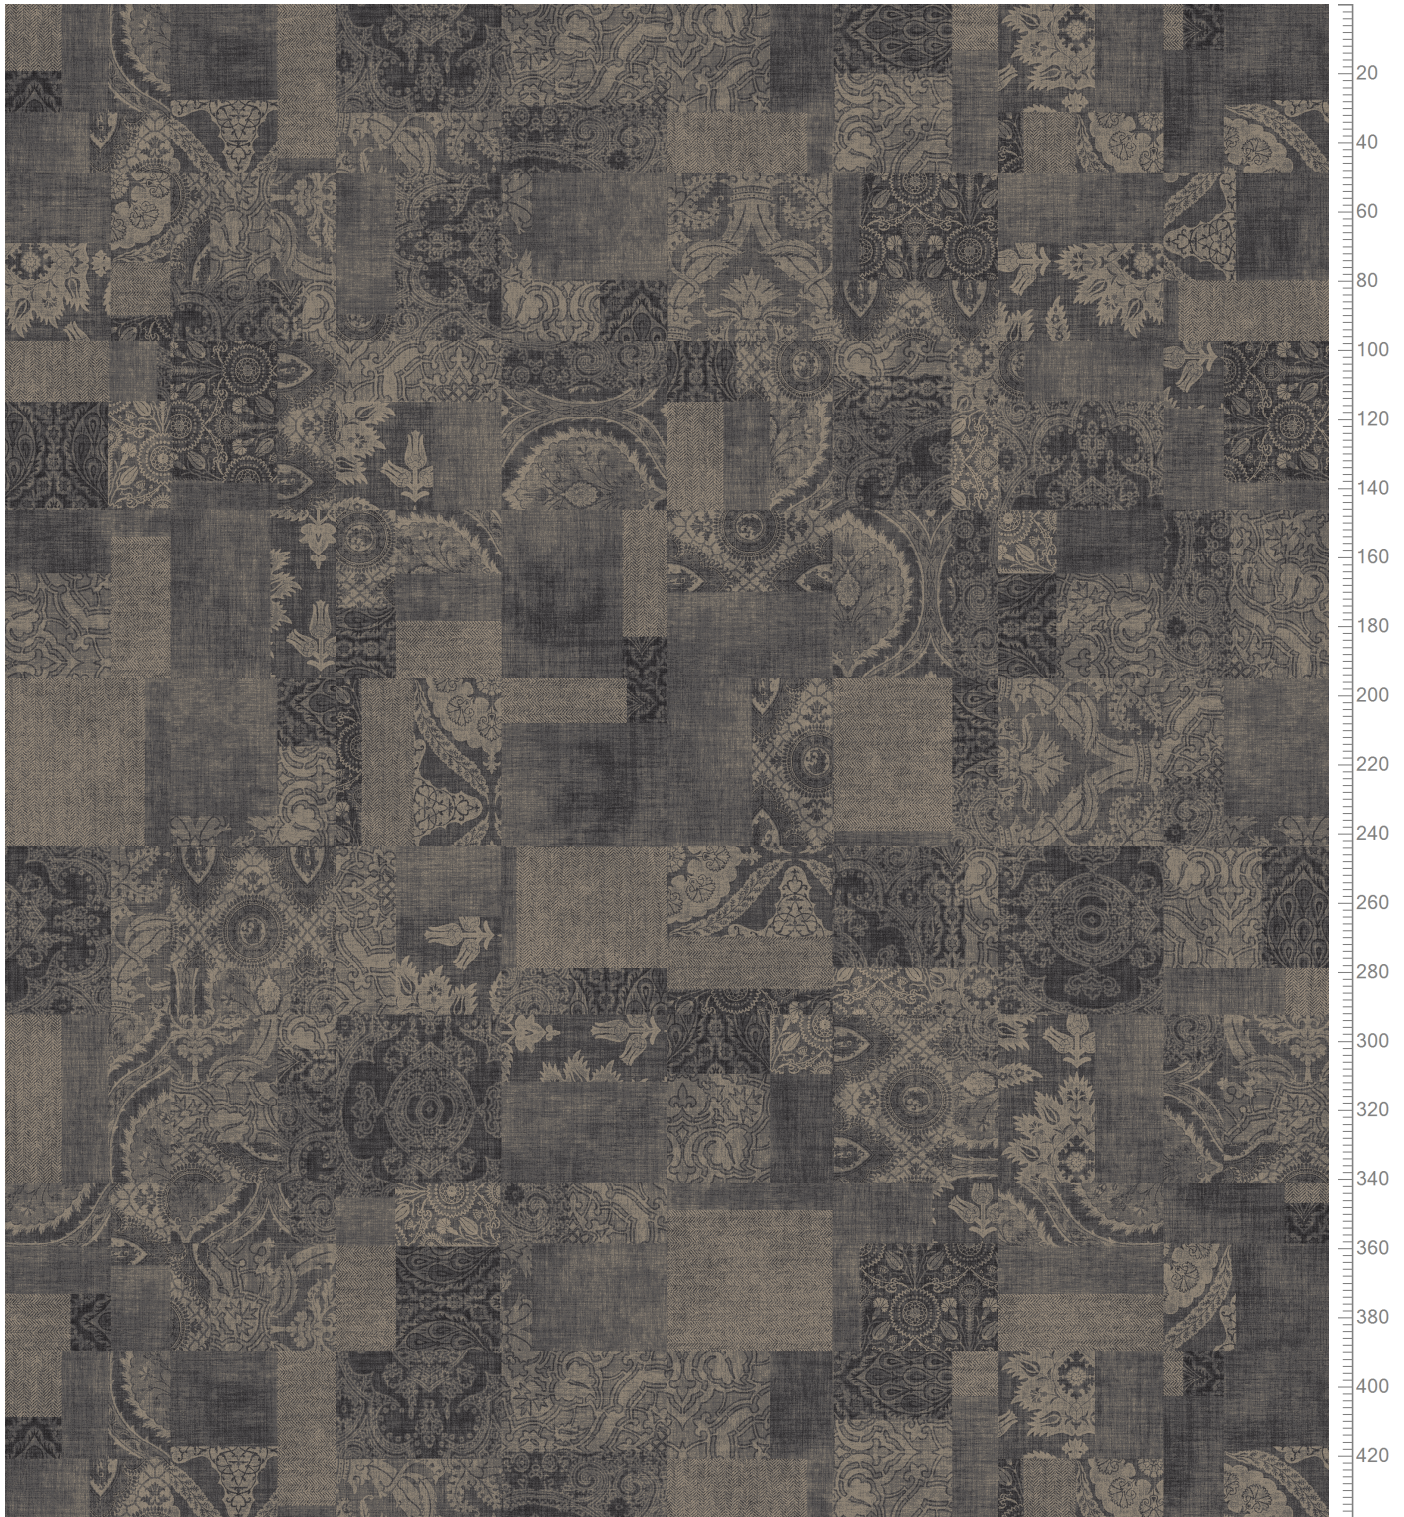

Design: RFM52952547  
Version: EF36009T2-3E

Date: 8-DEC-2020 sosk  
Copyright: egecarpets a/s - SOSK  
Approved by:

RAWLINE SCALA - PATCHWORK  
STANDARD PALETTE K5295  
TILES 48X48 CM - QUARTERTURN INSTALLATION ONLY

Repeat: X=390.1cm Y=390.1cm

K28601 5595-BC1	5295AC13E Accent 13	K28602 5595-BC2	5295AC46E Accent 46	5295AC14E Accent 14	K28603 5595-BC3	5295AC17E Accent 17	K20012 Black