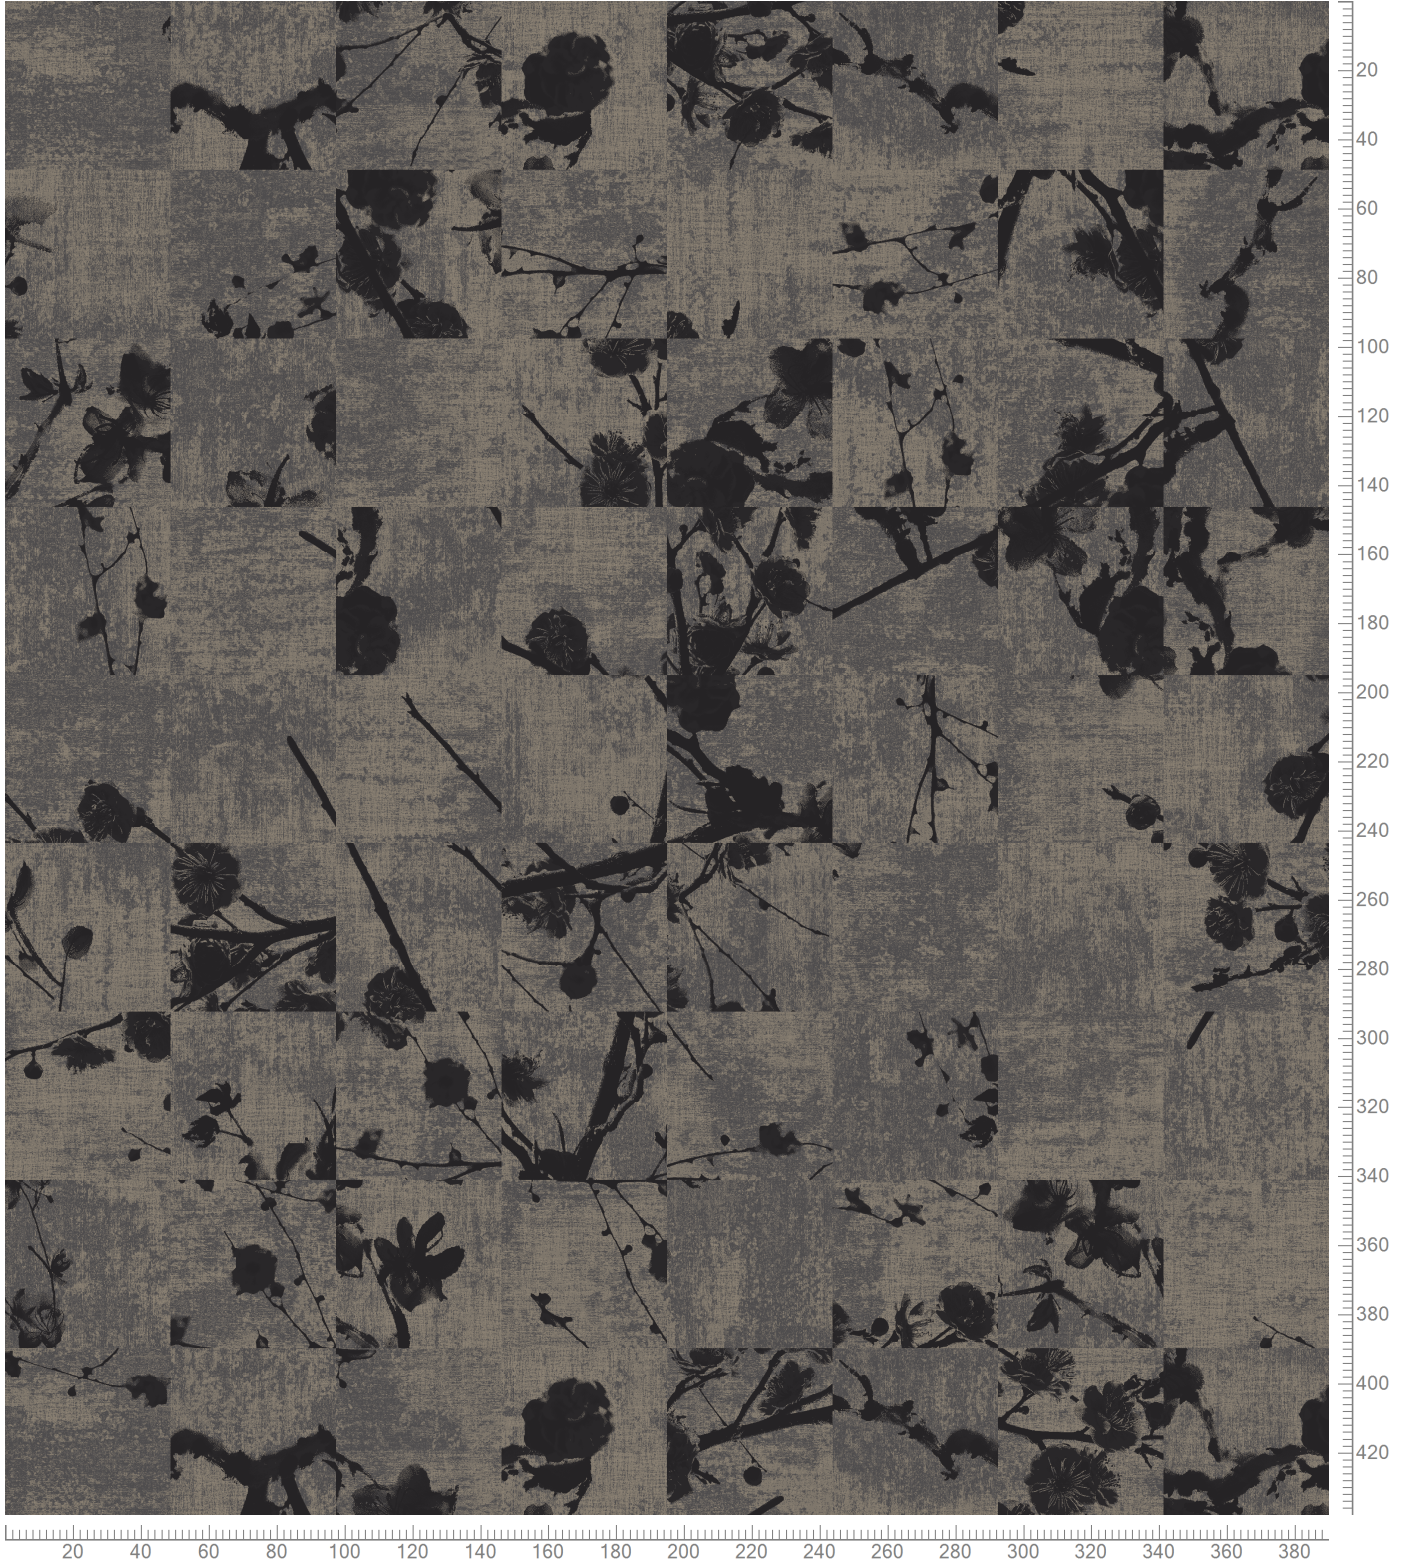

Design: RFM52952542  
Version: EF36008T2-3E

Date: 8-DEC-2020 sosk  
Copyright: egecarpets a/s - SOSK  
Approved by:

RAWLINE SCALA - VELVET BLOOM  
STANDARD PALETTE K5295  
TILES 48X48 CM - QUARTERTURN INSTALLATION ONLY

Design Size: X=390.14cm Y=780.29cm

5295AC46E Accent 46	K28603 5595-BC3	5295AC13E Accent 13	K28602 5595-BC2	K20012 Black	5295AC17E Accent 17