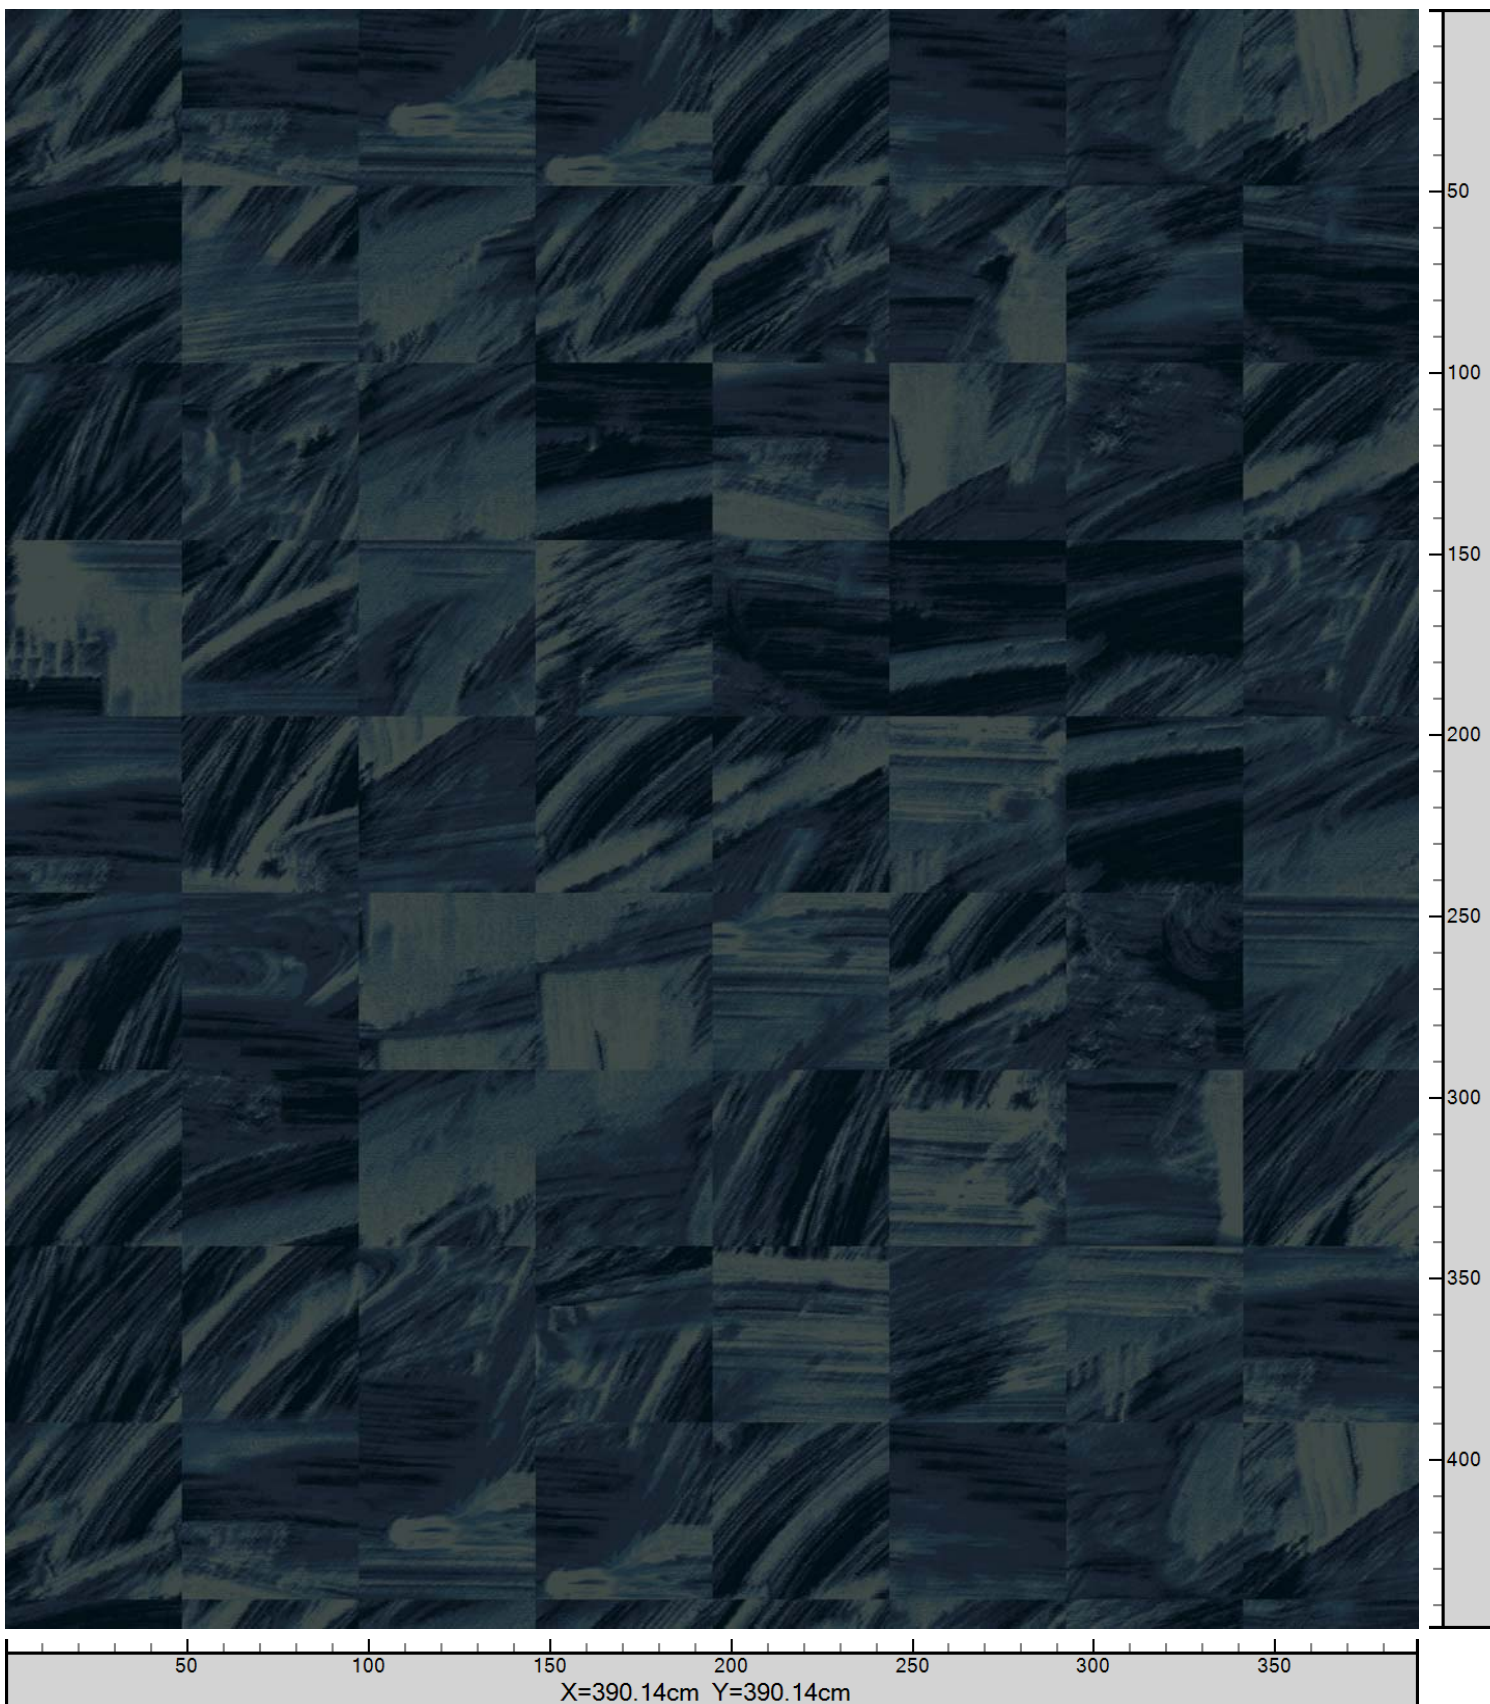

WASH / Tom Dixon / Installation example only  
Col k5295 / Tiles 48 x 48 cm random cut and fitted

Note: Colors are approximations only!

K28603 K5295-3 17.75%	5295AC19 Accent 19 0.51%	K28606 K5295-6 24.46%	H28605 K5295-5 37.61%	K20012 Black 19.67%