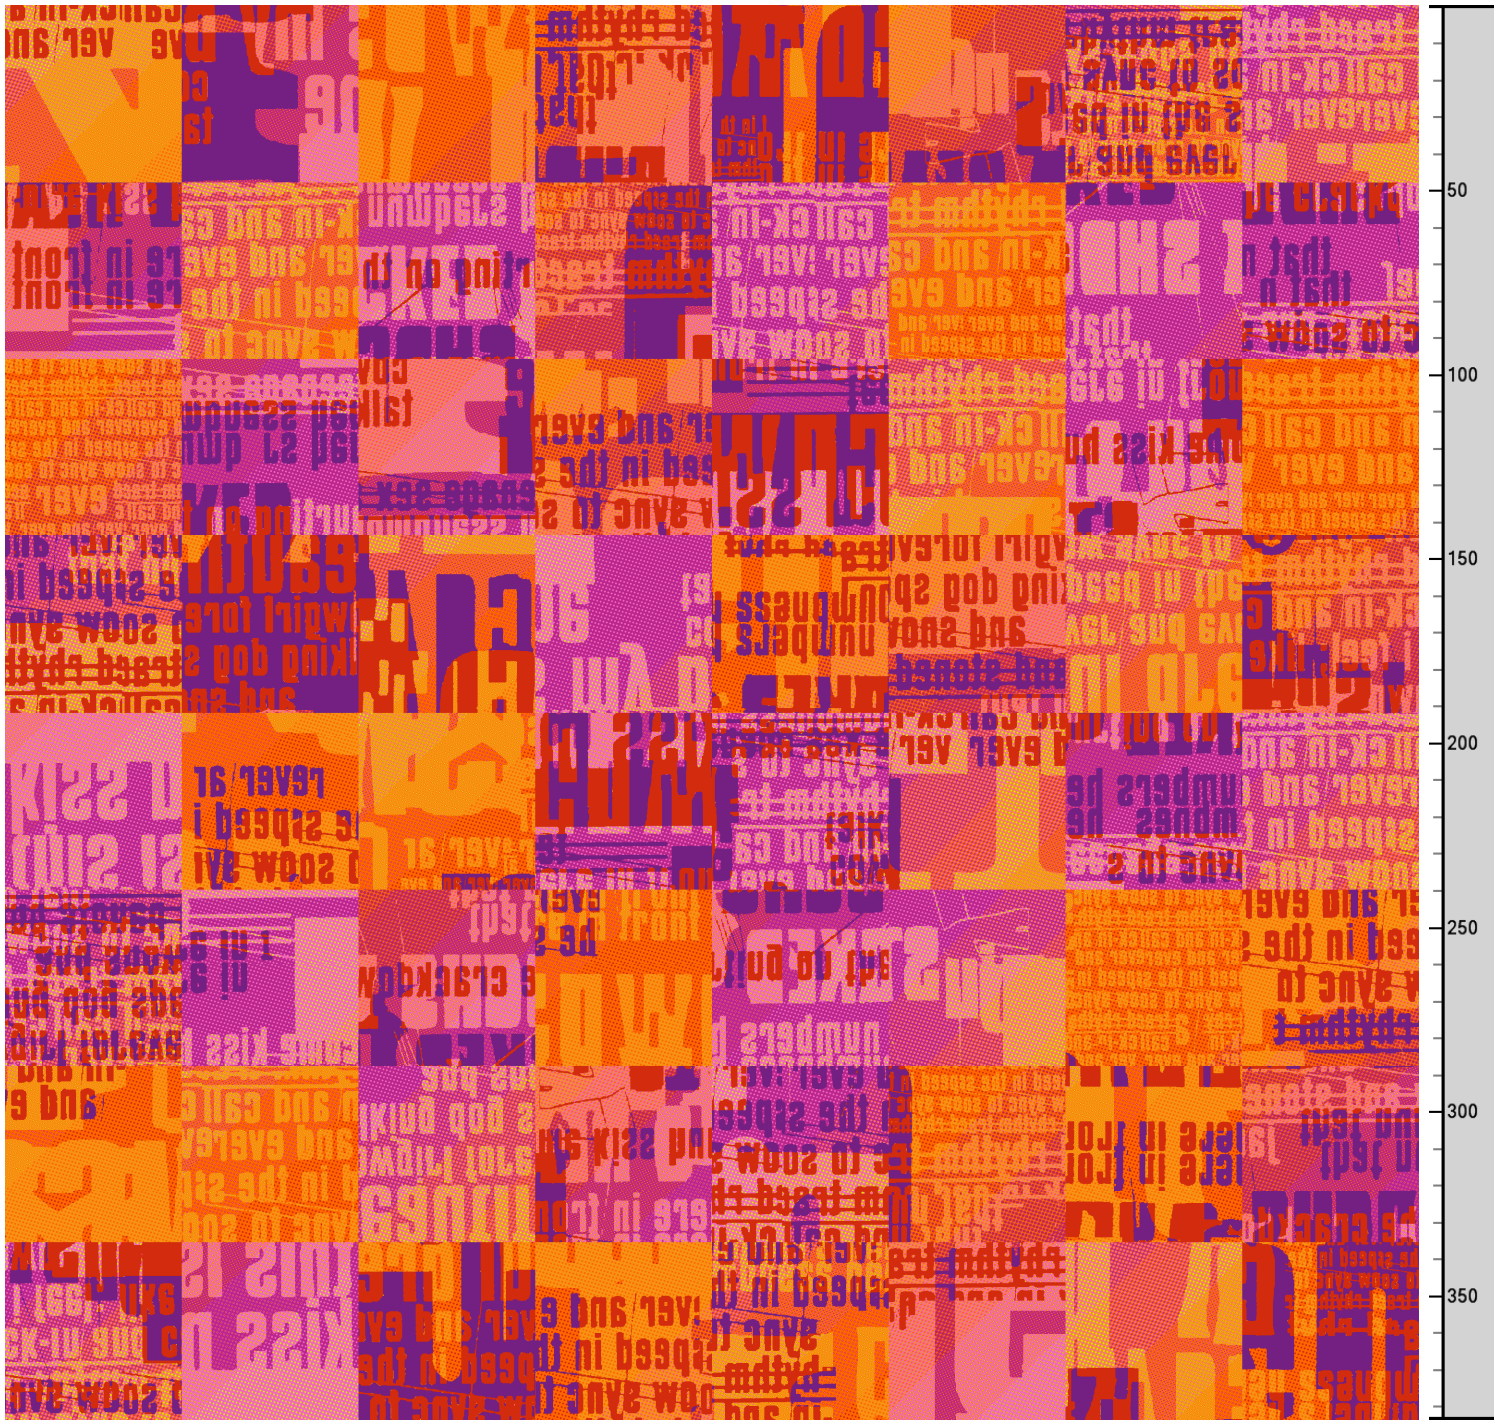

CITYSCAPES - MODULAR SHUFFLE by ege - Double Dutch  
Tile size: 48 cm x 48 cm. Special Palette: 5269  
Installation example: 64 different tiles - made from one repeat - mixed and fitted randomly

Note: Colors are approximations only!

X=384.00cm Y=384.00cm

@-0	K32606 K5269-6	K32602 K5269-2	0-0-0	K32605 K5269-5	K32609 K5269-9	0-0-0	K32610 K5269-10	K32606 K5269-6	0-0-0	K32609 K5269-9	K32611 K5269-11	0-0-0	K32602 K5269-2	0-0-0	K32601 K5269-1