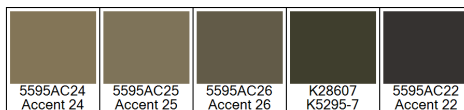

Design: RF5595643
Version: *EF81627-15*

Date: 27-JUN-2019 loso
Copyright: egetaepper a/s - LOSO
Approved by:

NATURE - Pointillist rose
Standard Palette 5595

Colors are approximation only. Physical sample must be approved for ordering.
Copyright: egetaepper a/s - LOSO