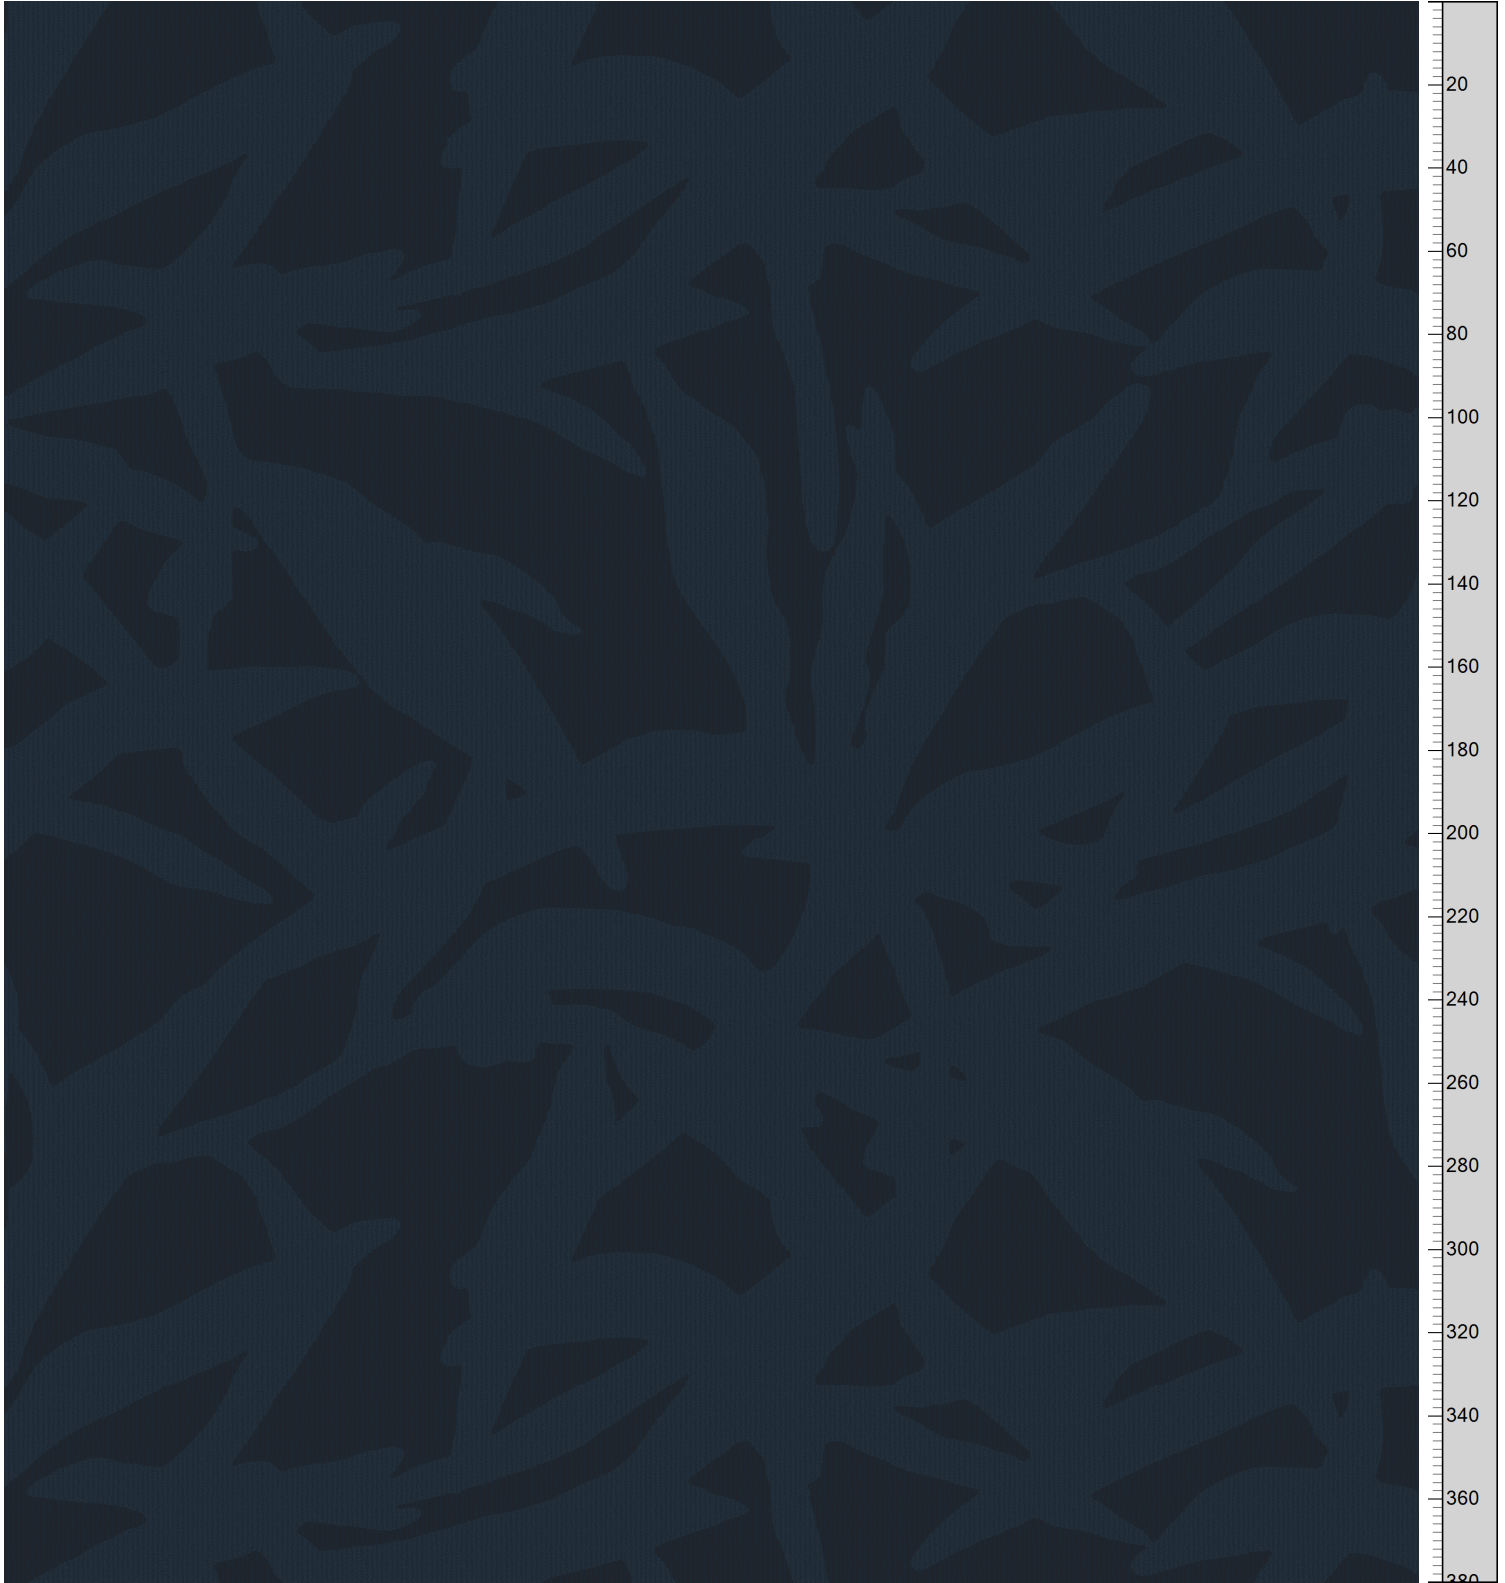

NATURE - Shadow of sage
Standard Palette 5595

Repeat: X=390.1cm Y=288.3cm (Size Shown: X=346.46cm Y=380.37cm)

@-0	A-1	B-2	C-3	D-4	E-5	F-6	G-7	H-8	I-9	J-10	K-11	L-12	M-13
0-0-0	H28605 K5295-5	H28605 K5295-5	H28605 K5295-5	H28605 K5295-5	K20012 Black	K20012 Black	0-0-0	H28605 K5295-5	H28605 K5295-5	K28606 K5295-6	H28605 K5295-5	K28606 K5295-6	K28606 K5295-6

Colors are approximation only. Physical sample must be approved for ordering.