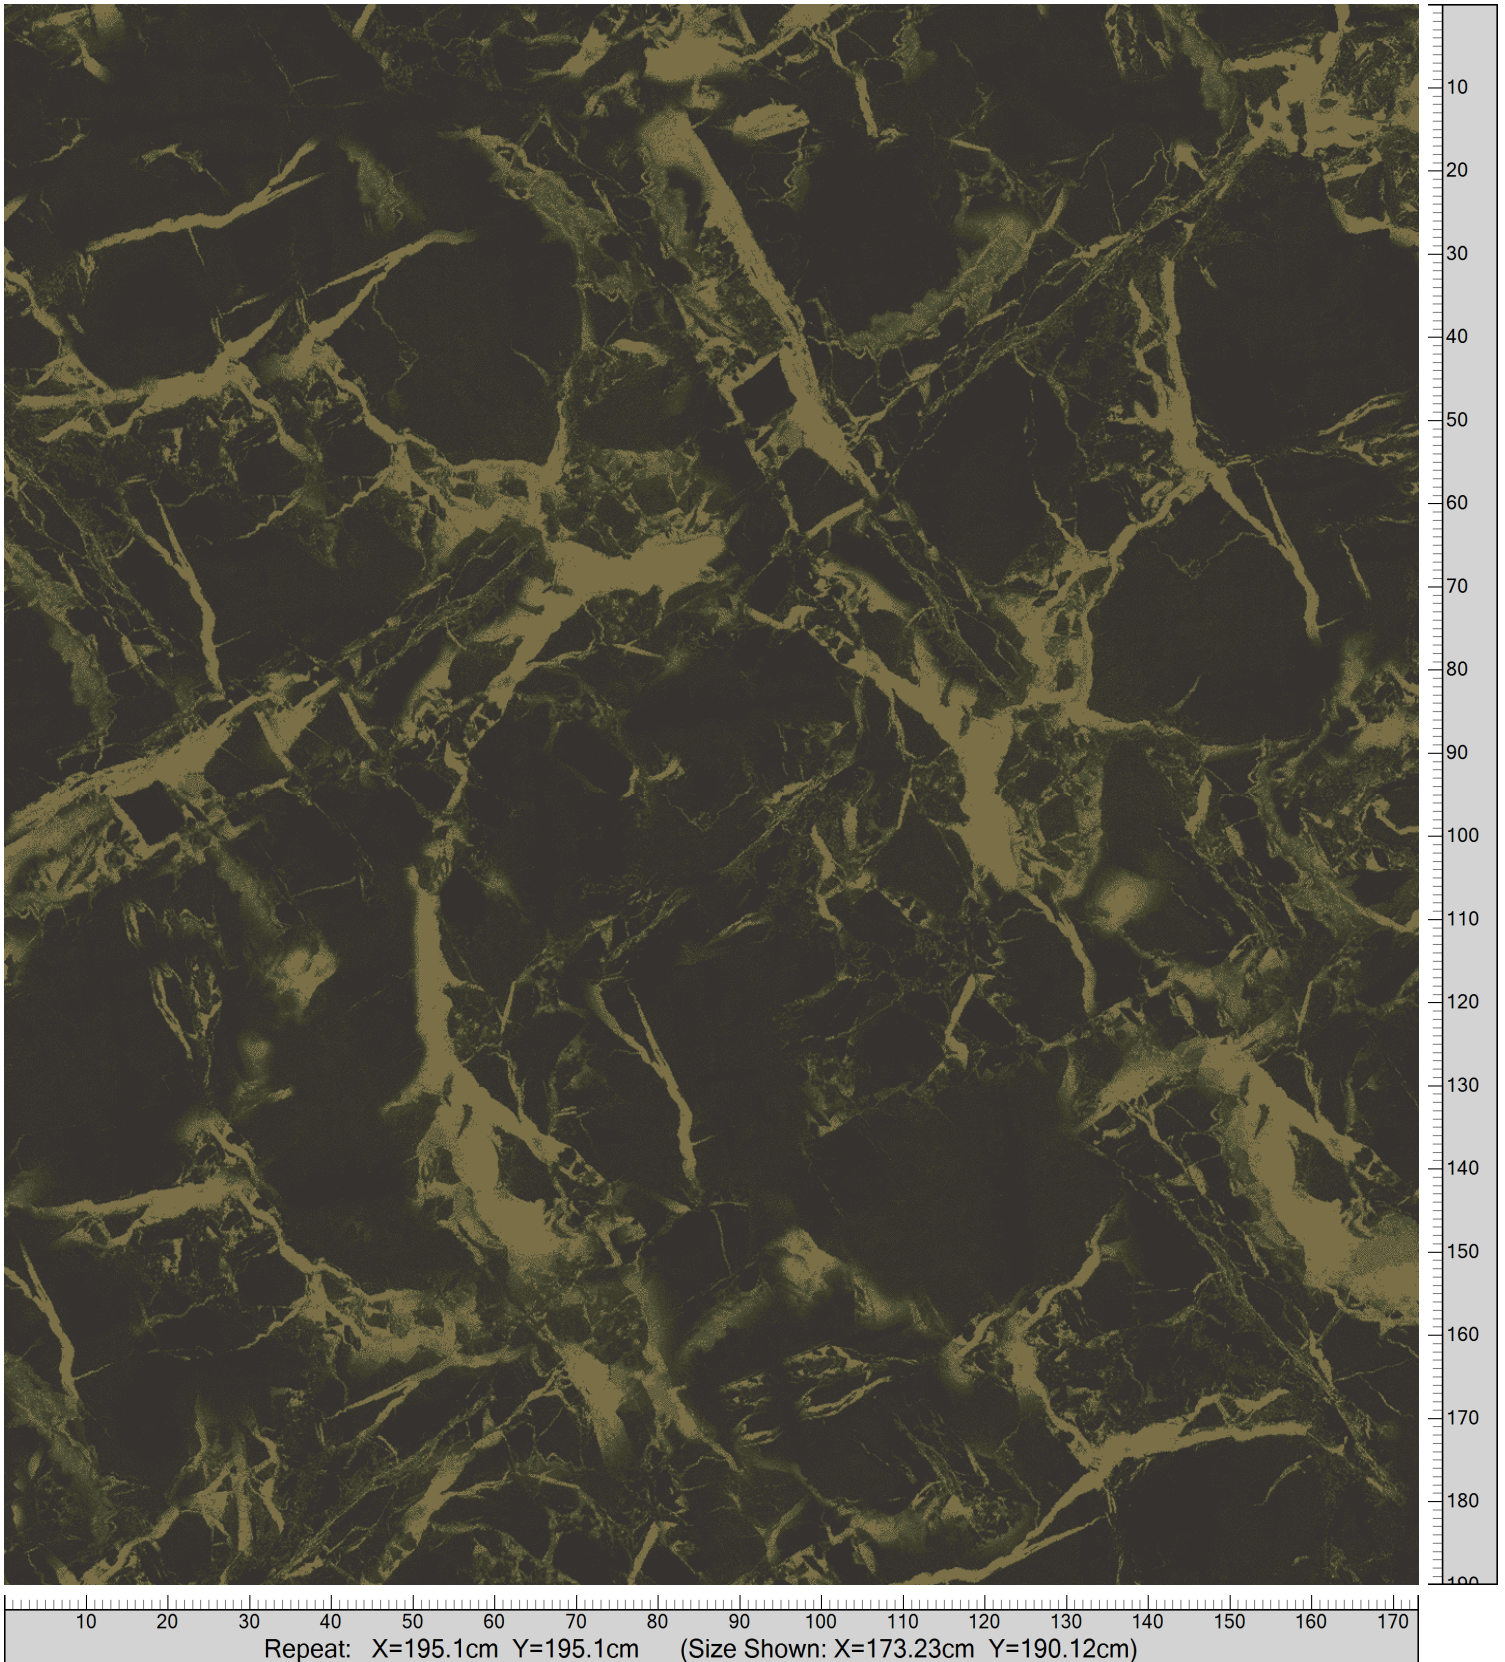

NATURE - Marble veins
Standard Palette 5595

Colors are approximation only. Physical sample must be approved for ordering.
Copyright: egetaepper a/s - LOSO