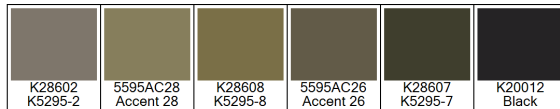

NATURE - Quartz  
Standard Palette 5595

Colors are approximation only. Physical sample must be approved for ordering.  
Copyright: egetaepper a/s - LOSO