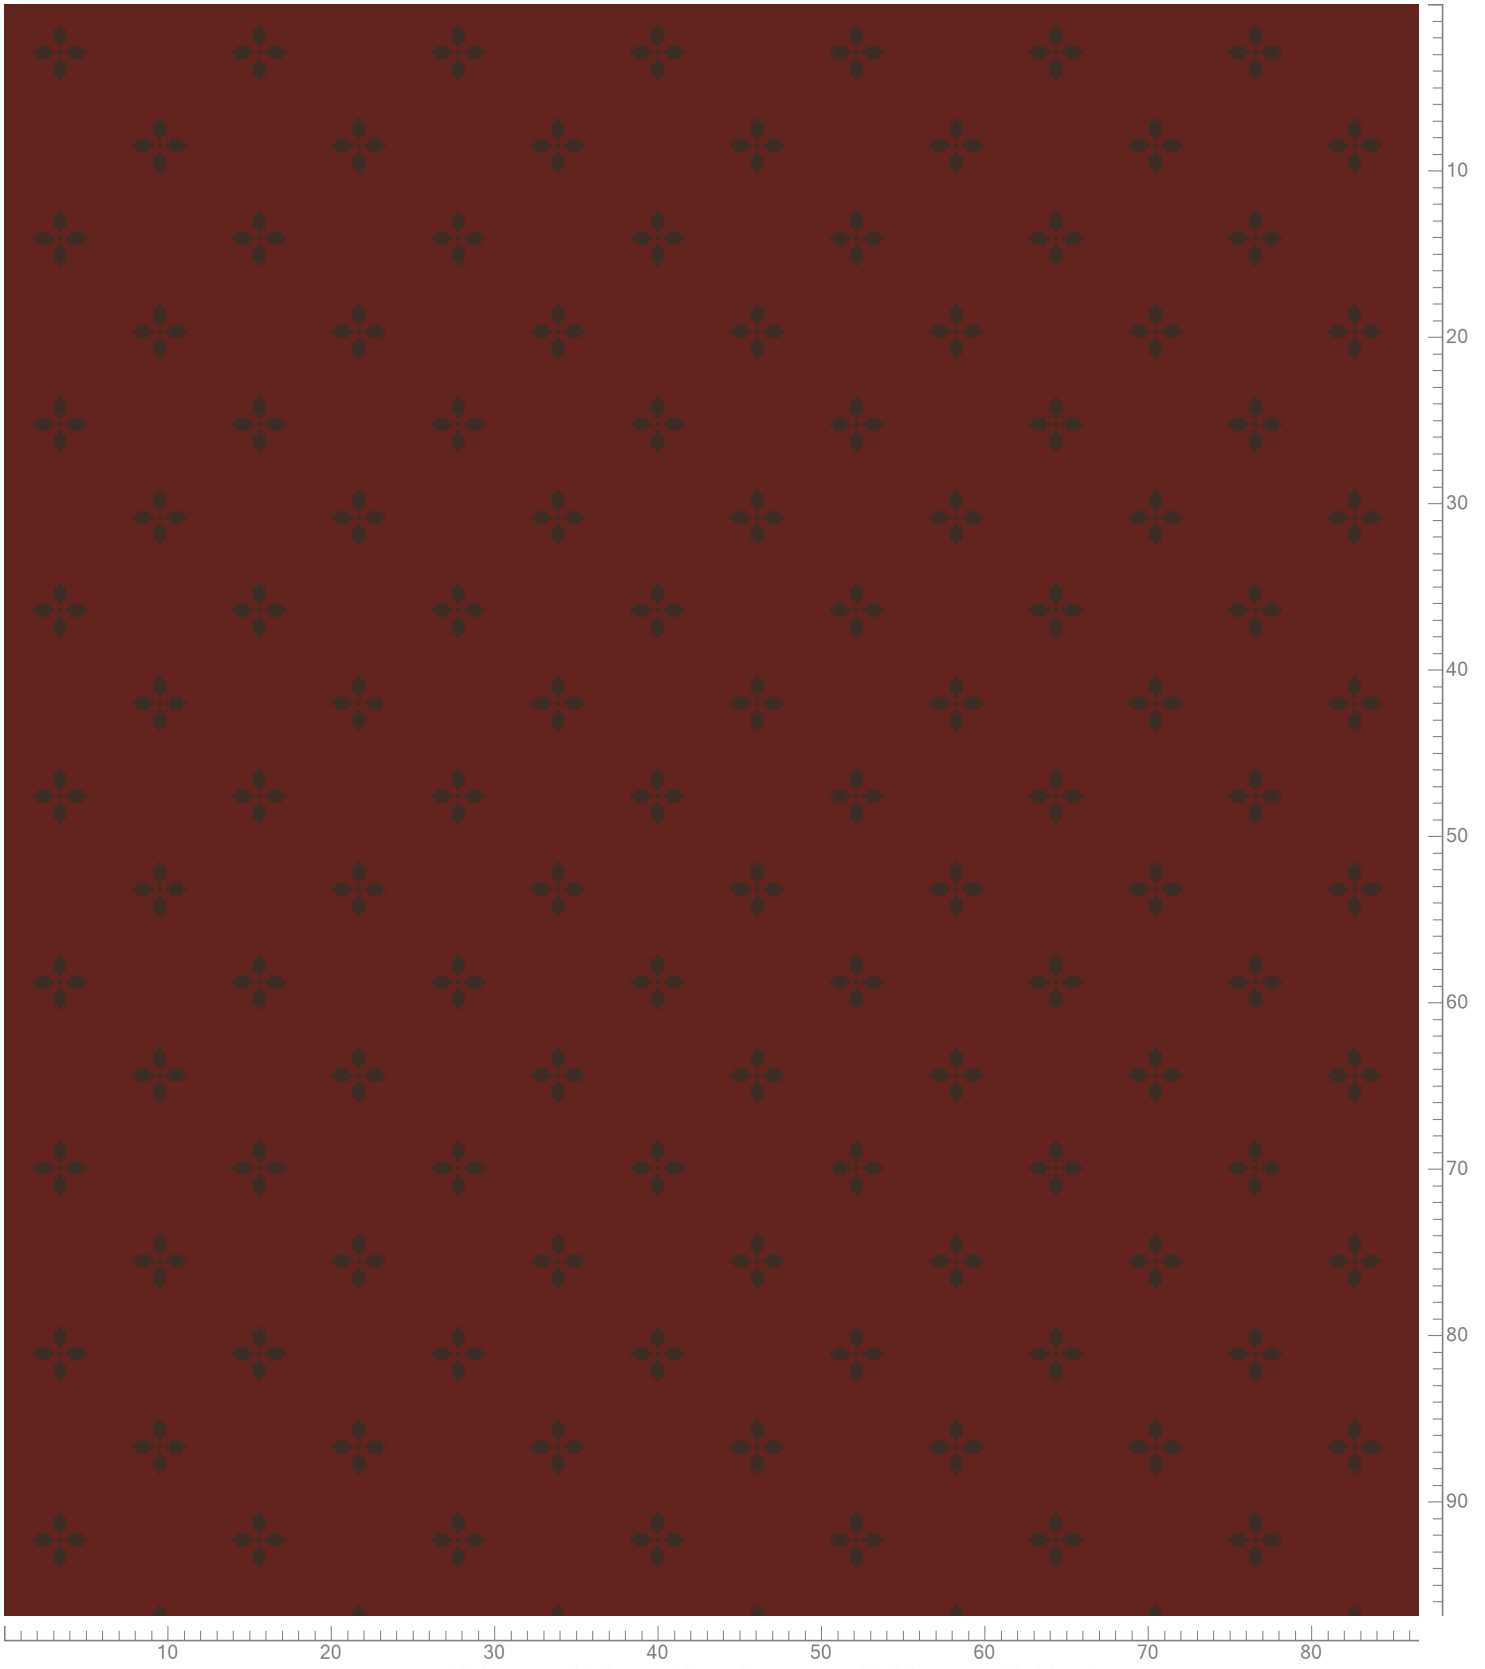

CLASSIC - Marker
Standard Palette 5595

Repeat: X=12.2cm Y=11.2cm (Size Shown: X=86.61cm Y=96.90cm)

Colors are approximation only. Physical sample must be approved for ordering.