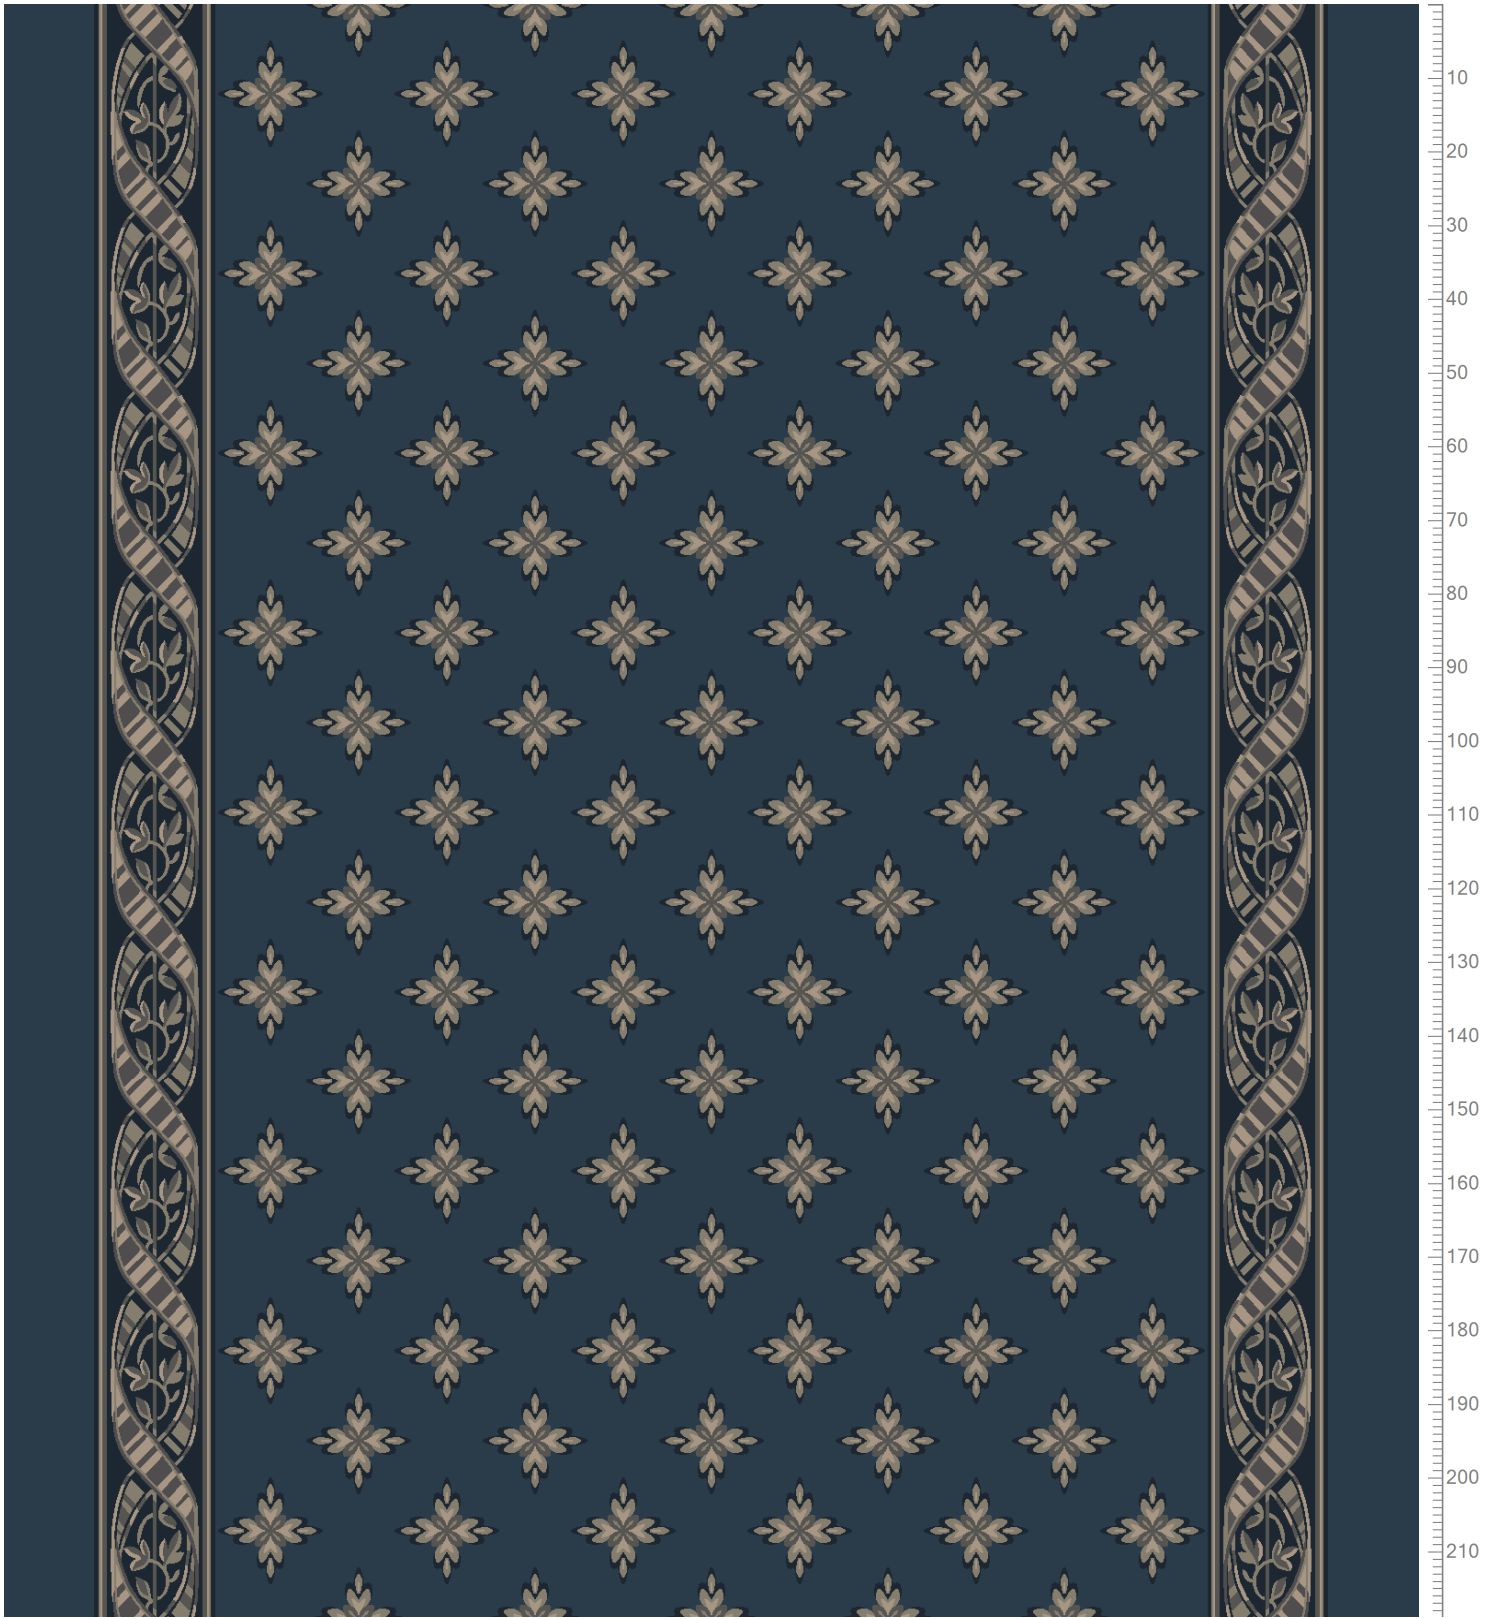

CLASSIC - Woven Ribbon Corridor  
Standard Palette 5595

Repeat: X=195.6cm Y=24.4cm (Size Shown: X=195.58cm Y=218.95cm)

@-0	A-1	B-2	C-3	D-4	E-5	F-6	G-7	H-8	I-9	J-10	K-11	L-12
0-0-0	K28606 5595-BC6	H28605 5595-BC5	K28603 5595-BC3	K28601 5595-BC1	5595AC16 Accent 16	5595AC18 Accent 18	0-0-0	K28606 5595-BC6	5595AC18 Accent 18	H28605 5595-BC5	K28601 5595-BC1	5595AC16 Accent 16

Colors are approximation only. Physical sample must be approved for ordering.