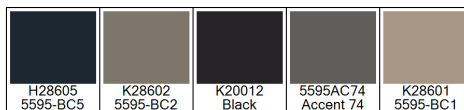

Design: RF5595420
Version: EF80803-4

Date: 29-JAN-2020 pnp
Copyright: egetaepper a/s - pia
Approved by:

CLASSIC - Chain Treillis
Standard Palette 5595

Colors are approximation only. Physical sample must be approved for ordering.
Copyright: egetaepper a/s - pia