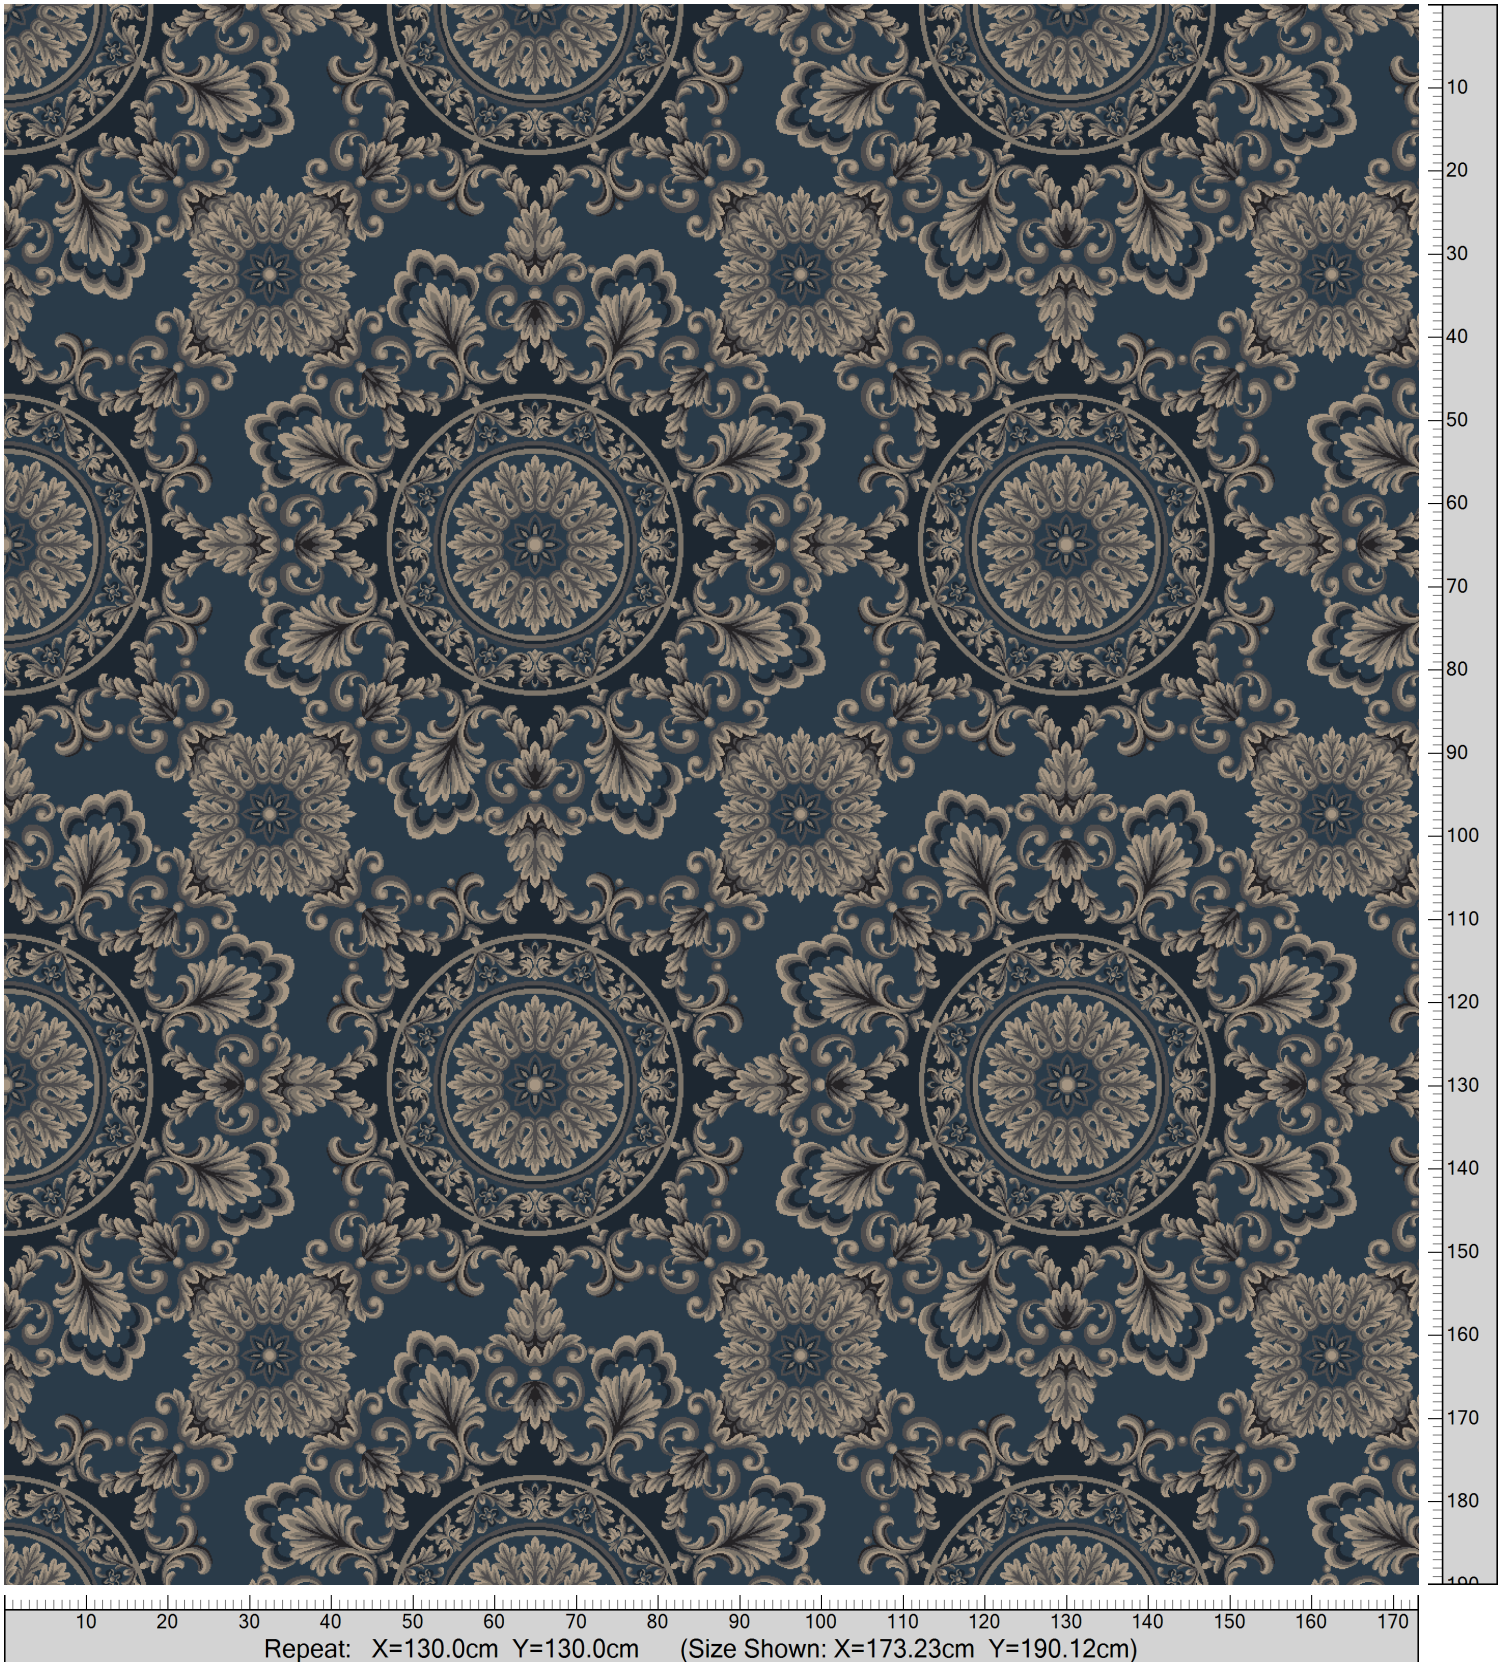

Design: RF5595402
Version: *EF80806-13*

Date: 14-JAN-2020 pnp
Copyright: egetaepper a/s - pia
Approved by:

CLASSIC - Hall of Mirrors
Standard Palette 5595

Colors are approximation only. Physical sample must be approved for ordering.
Copyright: egetaepper a/s - pia