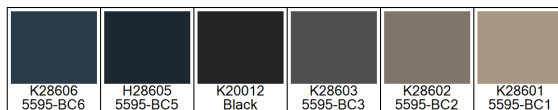

Design: RF5595402
Version: *EF80806-13*

Date: 14-JAN-2020 pnp
Copyright: egetaepper a/s - pia
Approved by:

CLASSIC - Hall of Mirrors
Standard Palette 5595

Colors are approximation only. Physical sample must be approved for ordering.
Copyright: egetaepper a/s - pia