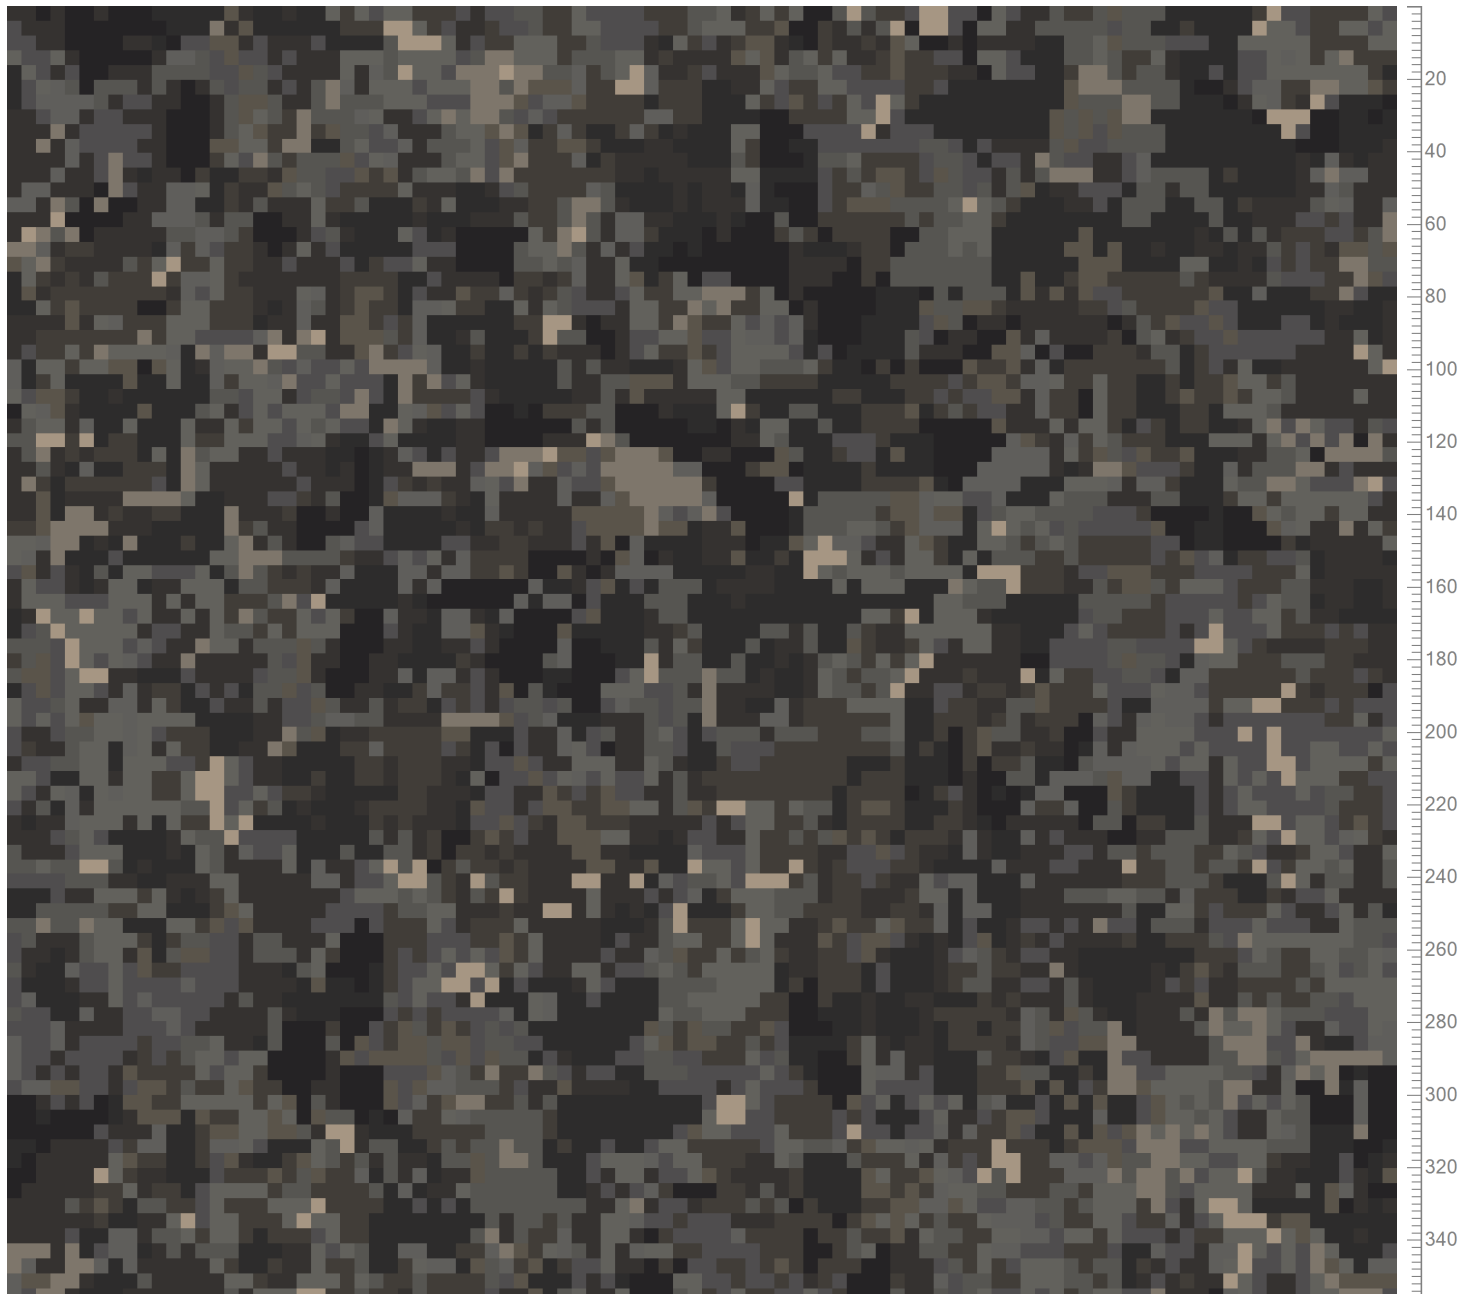

ege	Sku No		Project		Quality	DB	Country
	5595305		pixel camouflage			DB10-5505	DK
	Design	Version			Repeat type	Width	Length
	EF82193	4			2-ROOMREPEAT	390.1	390.1
	Design ref.	Colors					
	GRAPHIC	5595					
						Base no.	Mod. inst.
						0	
LYKKE		overlock yarn: UU0620750					
Design created by: hlj Date: 27-NOV-2019							
Sku MODIFIED by: hlj Date: 28-JAN-2020							

Repeat: X=390.1cm Y=390.1cm

Page 1 / 2 EF82193-4 5595		K28601	K28602	K28603	K20012	H28605	K28606	K28607	K28608	K28609	K28610	H28611	H28632
		5595-BC1	5595-BC2	5595-BC3	5595-BC4	5595-BC5	5595-BC6	5595-BC7	5595-BC8	5595-BC9	5595-BC10	5595-BC11	5595-BC12
		1	2	3	4	5	6	7	8	9	10	11	12
Color Categorization		0	0	0	0	0	0	0	0	0	0	0	0
Wet Factor: 110.5%		15.9%	9.5%	34.7%	31.5%					18.9%			
1	1.94%	100											
2	3.01%		100										
3	10.97%	73		40									
4	9.58%	40		73									
5	4.32%	50		50									
6	11.62%			100									
7	4.24%			73						40			