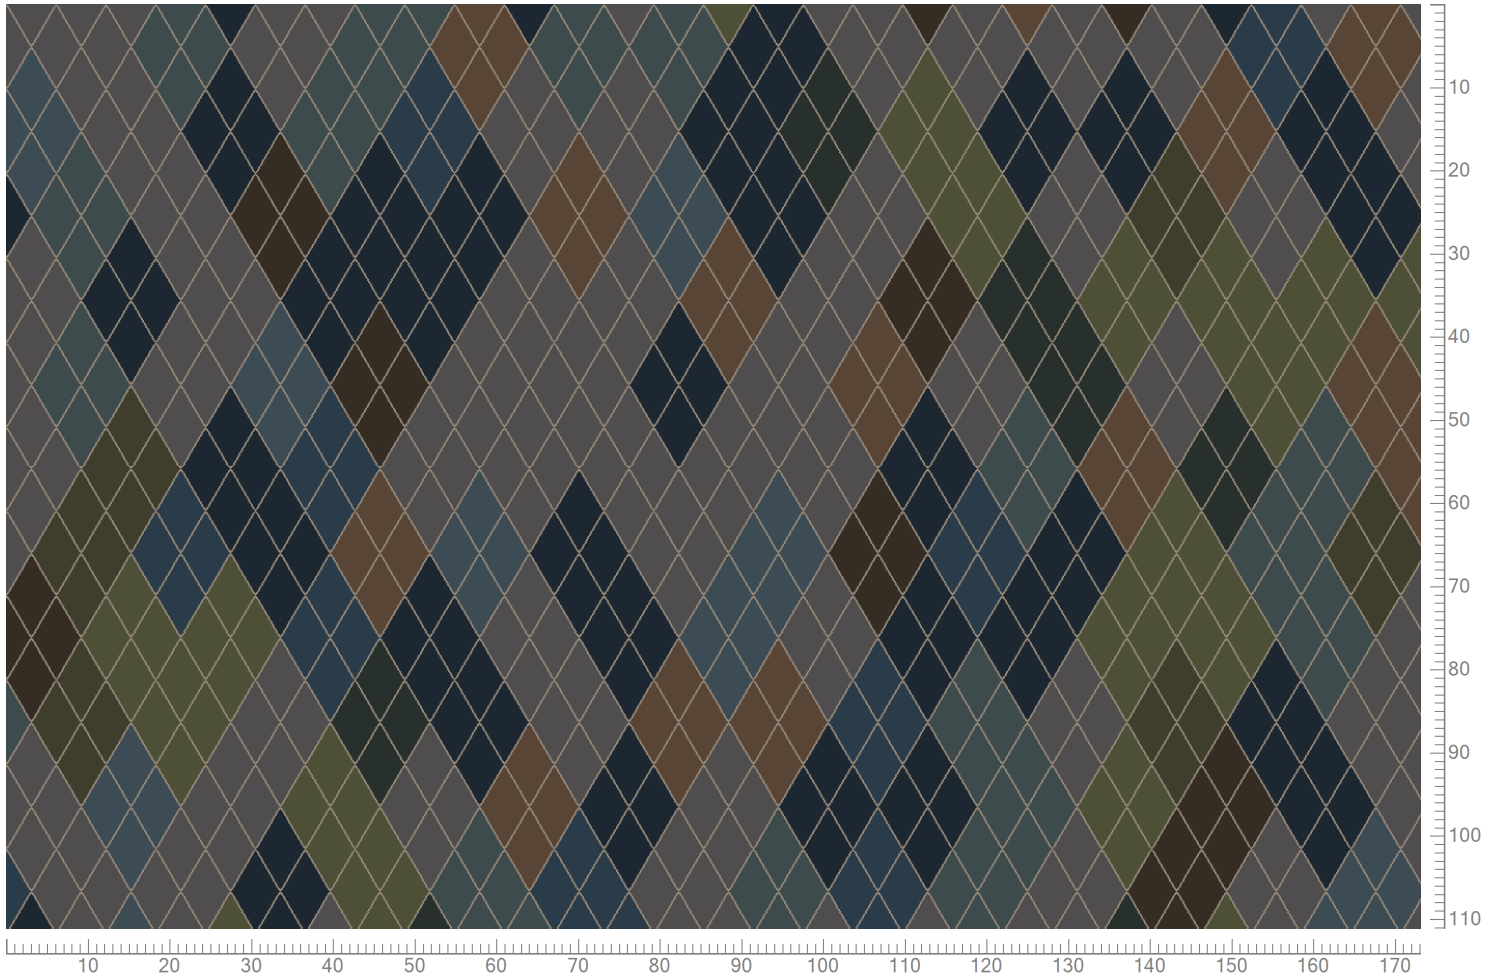

ege	Sku No		Project	Quality	DB	Country
	5595217		carnaby grey		DB10-5504	DK
	Design	Version		Repeat type	Width	Length
	EF80409	13		2-ROOMREPEAT	195.1	162.6
	Design ref.	Colors				
ESSENTIALS	5595					
					Base no.	Mod. inst.
					0	
LYKKE		overlock yarn 0620780 Previous RF52953715				
Design created by: hlj Date: 15-SEP-2017						
Sku MODIFIED by: hlj Date: 15-AUG-2019						

Page 1 / 2 EF80409-13 5595		K28601	K28602	K28603	K20012	H28605	K28606	K28607	K28608	K28609	K28610	H28611	H28632
		5595-BC1	5595-BC2	5595-BC3	5595-BC4	5595-BC5	5595-BC6	5595-BC7	5595-BC8	5595-BC9	5595-BC10	5595-BC11	5595-BC12
Color Categorization		0	0	0	0	0	0	0	0	0	0	0	0
Wet Factor: 104.1%		6.6%	4.2%	34.3%		19.3%	13.6%	15.2%	3.6%	3.4%	2.3%		1.4%
1	17.22%			100									
2	2.87%							100					
3	5.38%	50					50						
4	6.46%			100									
5	6.46%			100									
6	4.30%					40		73					
7	2.87%						73			40			
8	5.02%							73	40				
9	5.74%									40			
10	6.10%					100							
11	4.66%						100						
12	6.82%												
13	5.74%			73							40		
14	3.95%							73	40				
15	4.66%					100							
16	3.59%							73					40

Colors are approximation only. Physical sample must be approved for ordering.
Copyright: egetaeppe a/s - Lykke