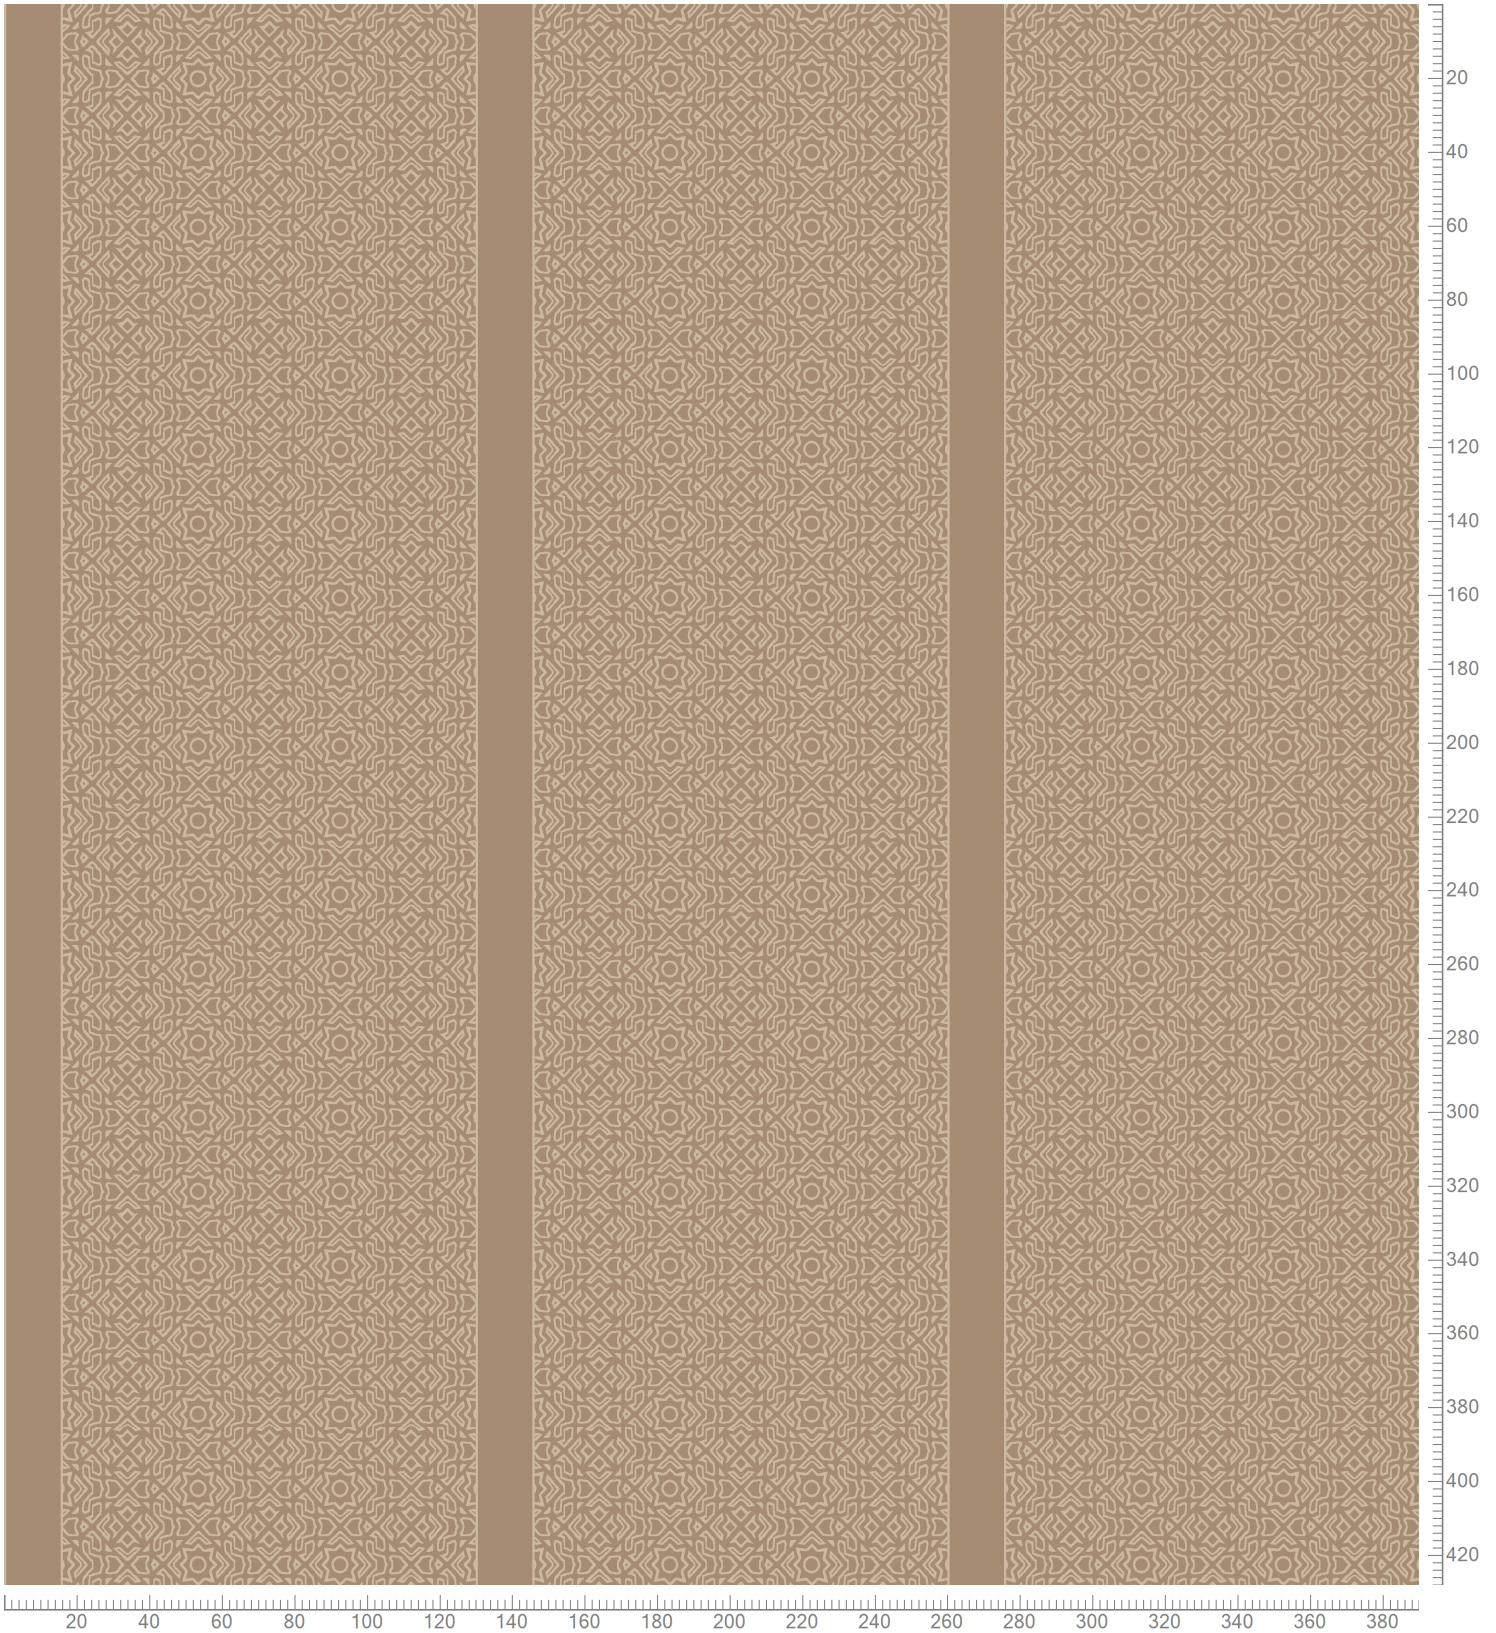

THE MOSQUE COLLECTION 2019  
Palette 5575

Repeat: X=130.0cm Y=40.3cm (Size Shown: X=390.14cm Y=428.24cm)

 K28328 5575-BC1 0.98%	 K28329 5575-BC2 11.52%
--	---

Colors are approximation only. Physical sample must be approved for ordering.  
Copyright: egetaepper a/s - SHA