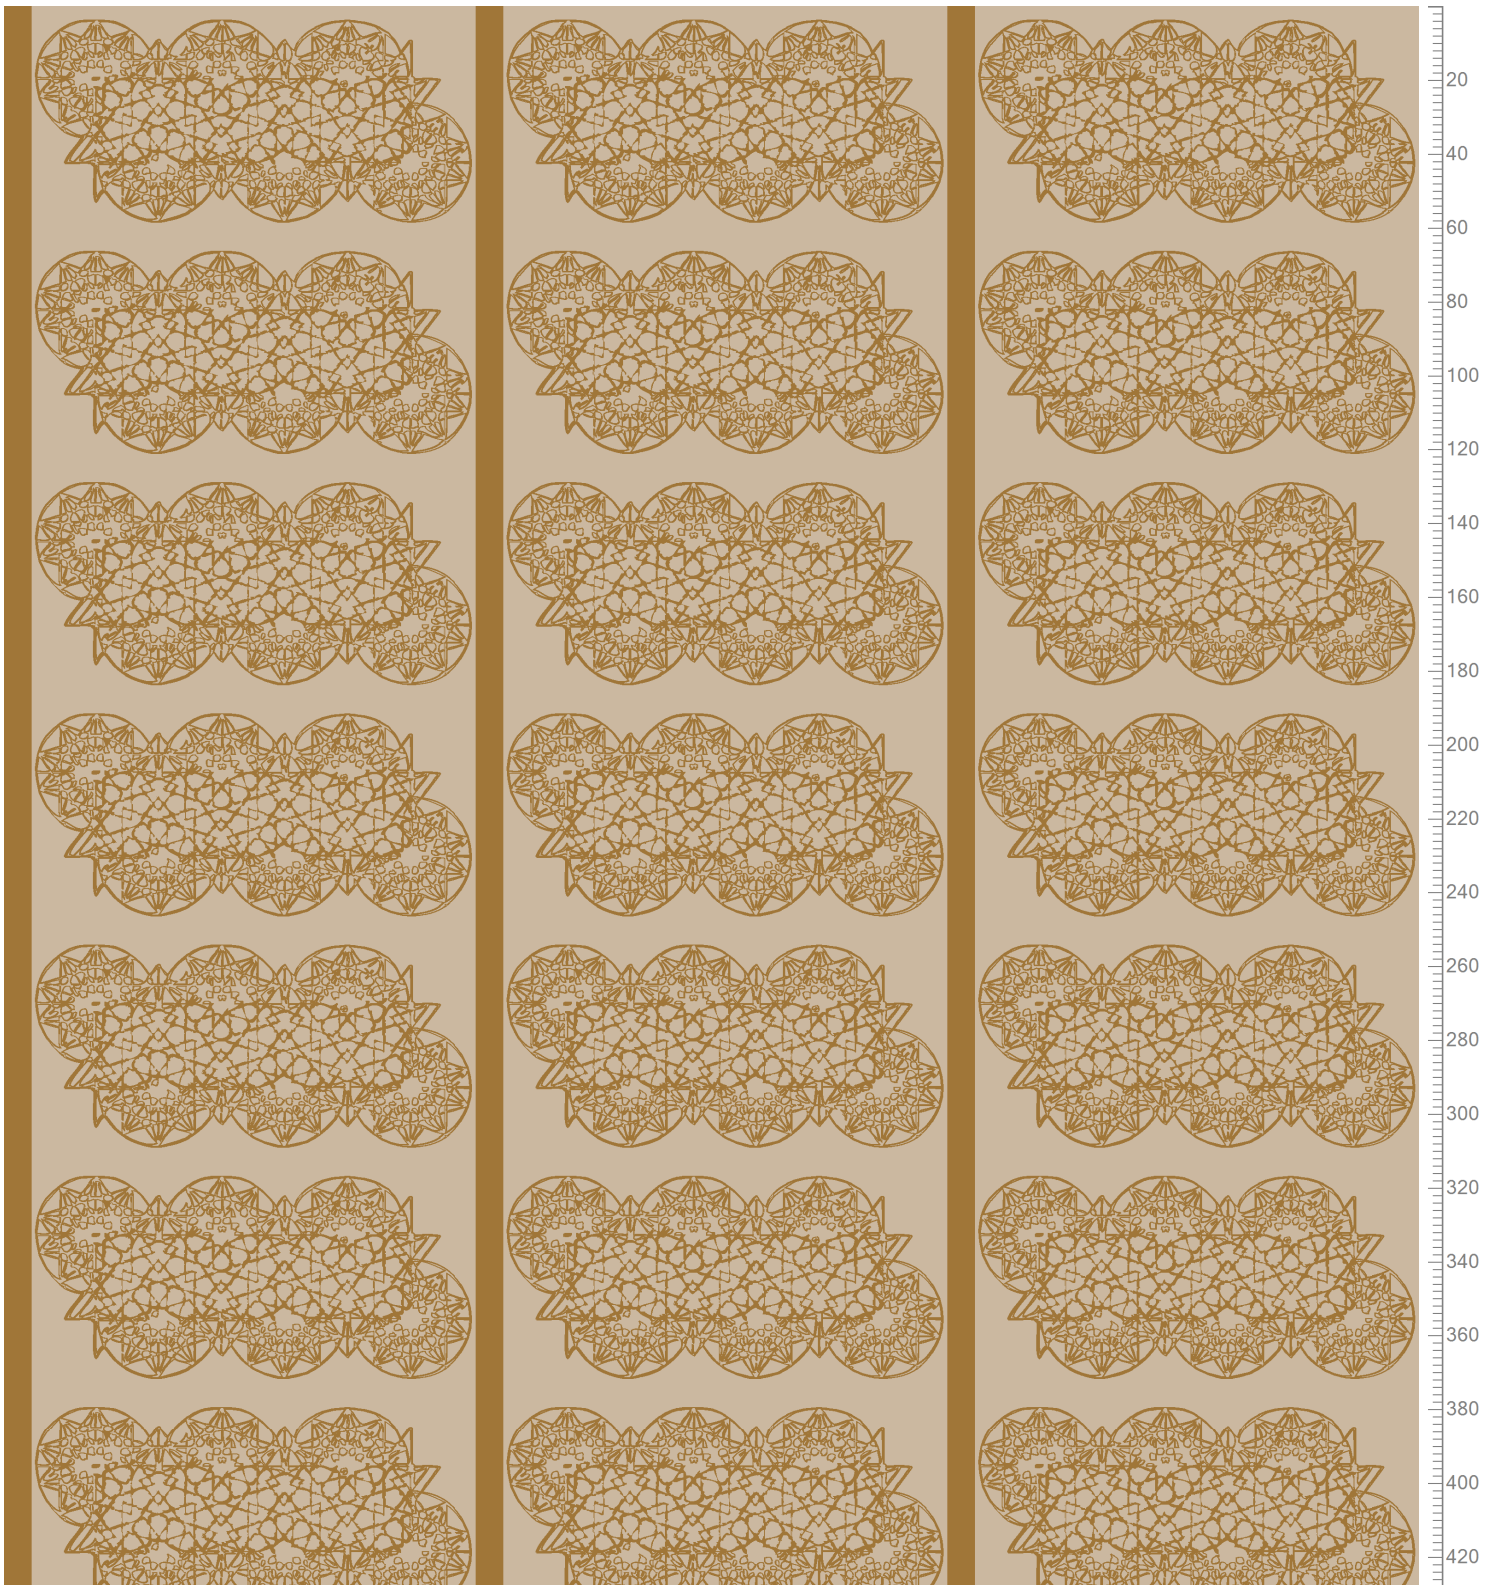

THE MOSQUE COLLECTION 2019
Palette 5575

Repeat: X=130.0cm Y=62.7cm (Size Shown: X=390.14cm Y=428.24cm)

K28328	5575-BC1
52.37%	52.37%
5575AC58	Accent 58
27.49%	27.49%

Colors are approximation only. Physical sample must be approved for ordering.
Copyright: egetaepper a/s - SHA