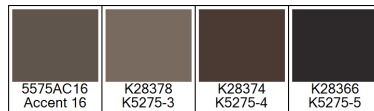

Design: RF5575655
Version: *EF81662-14*

Date: 26-JUN-2019 loso
Copyright: egetaepper a/s - LOSO
Approved by:

NATURE - Leaf skeleton
Standard Palette 5575

Colors are approximation only. Physical sample must be approved for ordering.
Copyright: egetaepper a/s - LOSO