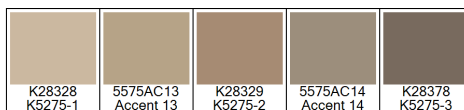

Design: RF5575653
Version: *EF81619-13*

Date: 26-JUN-2019 loso
Copyright: egetaepper a/s - LOSO
Approved by:

NATURE - Stone surface
Standard Palette 5575

Colors are approximation only. Physical sample must be approved for ordering.
Copyright: egetaepper a/s - LOSO