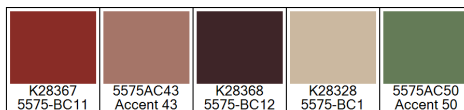

NATURE - Cherry Blossom
Standard Palette 5575

Colors are approximation only. Physical sample must be approved for ordering.
Copyright: egetaepper a/s - pia