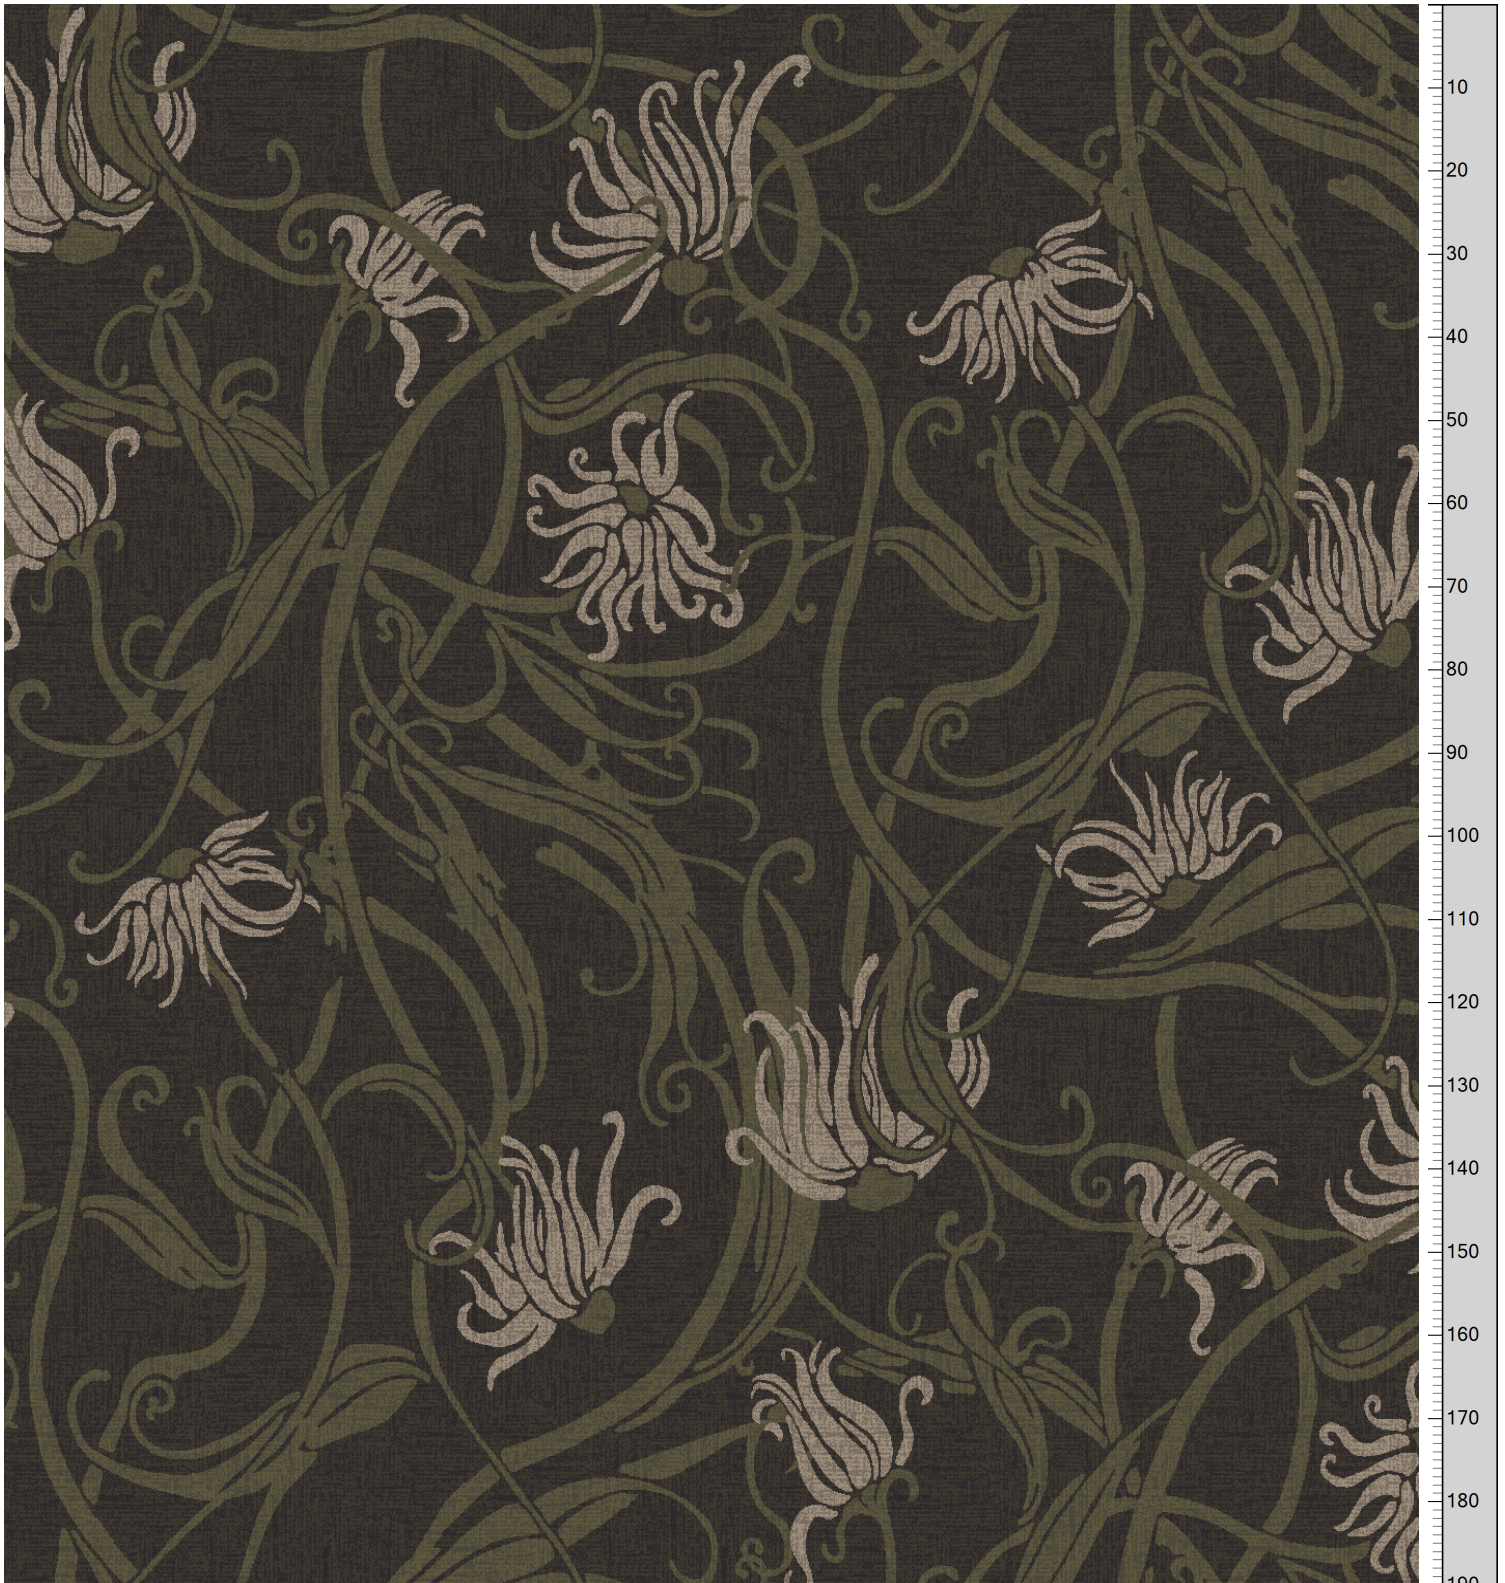

NATURE - Calendula
Standard Palette 5575

Repeat: X=195.1cm Y=195.1cm (Size Shown: X=173.23cm Y=190.12cm)

@-0	A-1	B-2	C-3	D-4	E-5	F-6	G-7	H-8	I-9	J-10	K-11	L-12	M-13	N-14
0-0-0	5575AC57 Accent 57	K28366 5575-BC5	5575AC57 Accent 57	K28366 5575-BC5	0-0-0	5575AC55 Accent 55	5575AC56 Accent 56	5575AC55 Accent 55	5575AC56 Accent 56	0-0-0	5575AC14 Accent 14	K28378 5575-BC3	5575AC14 Accent 14	K28378 5575-BC3

Colors are approximation only. Physical sample must be approved for ordering.

Copyright: egetaepper a/s - pia