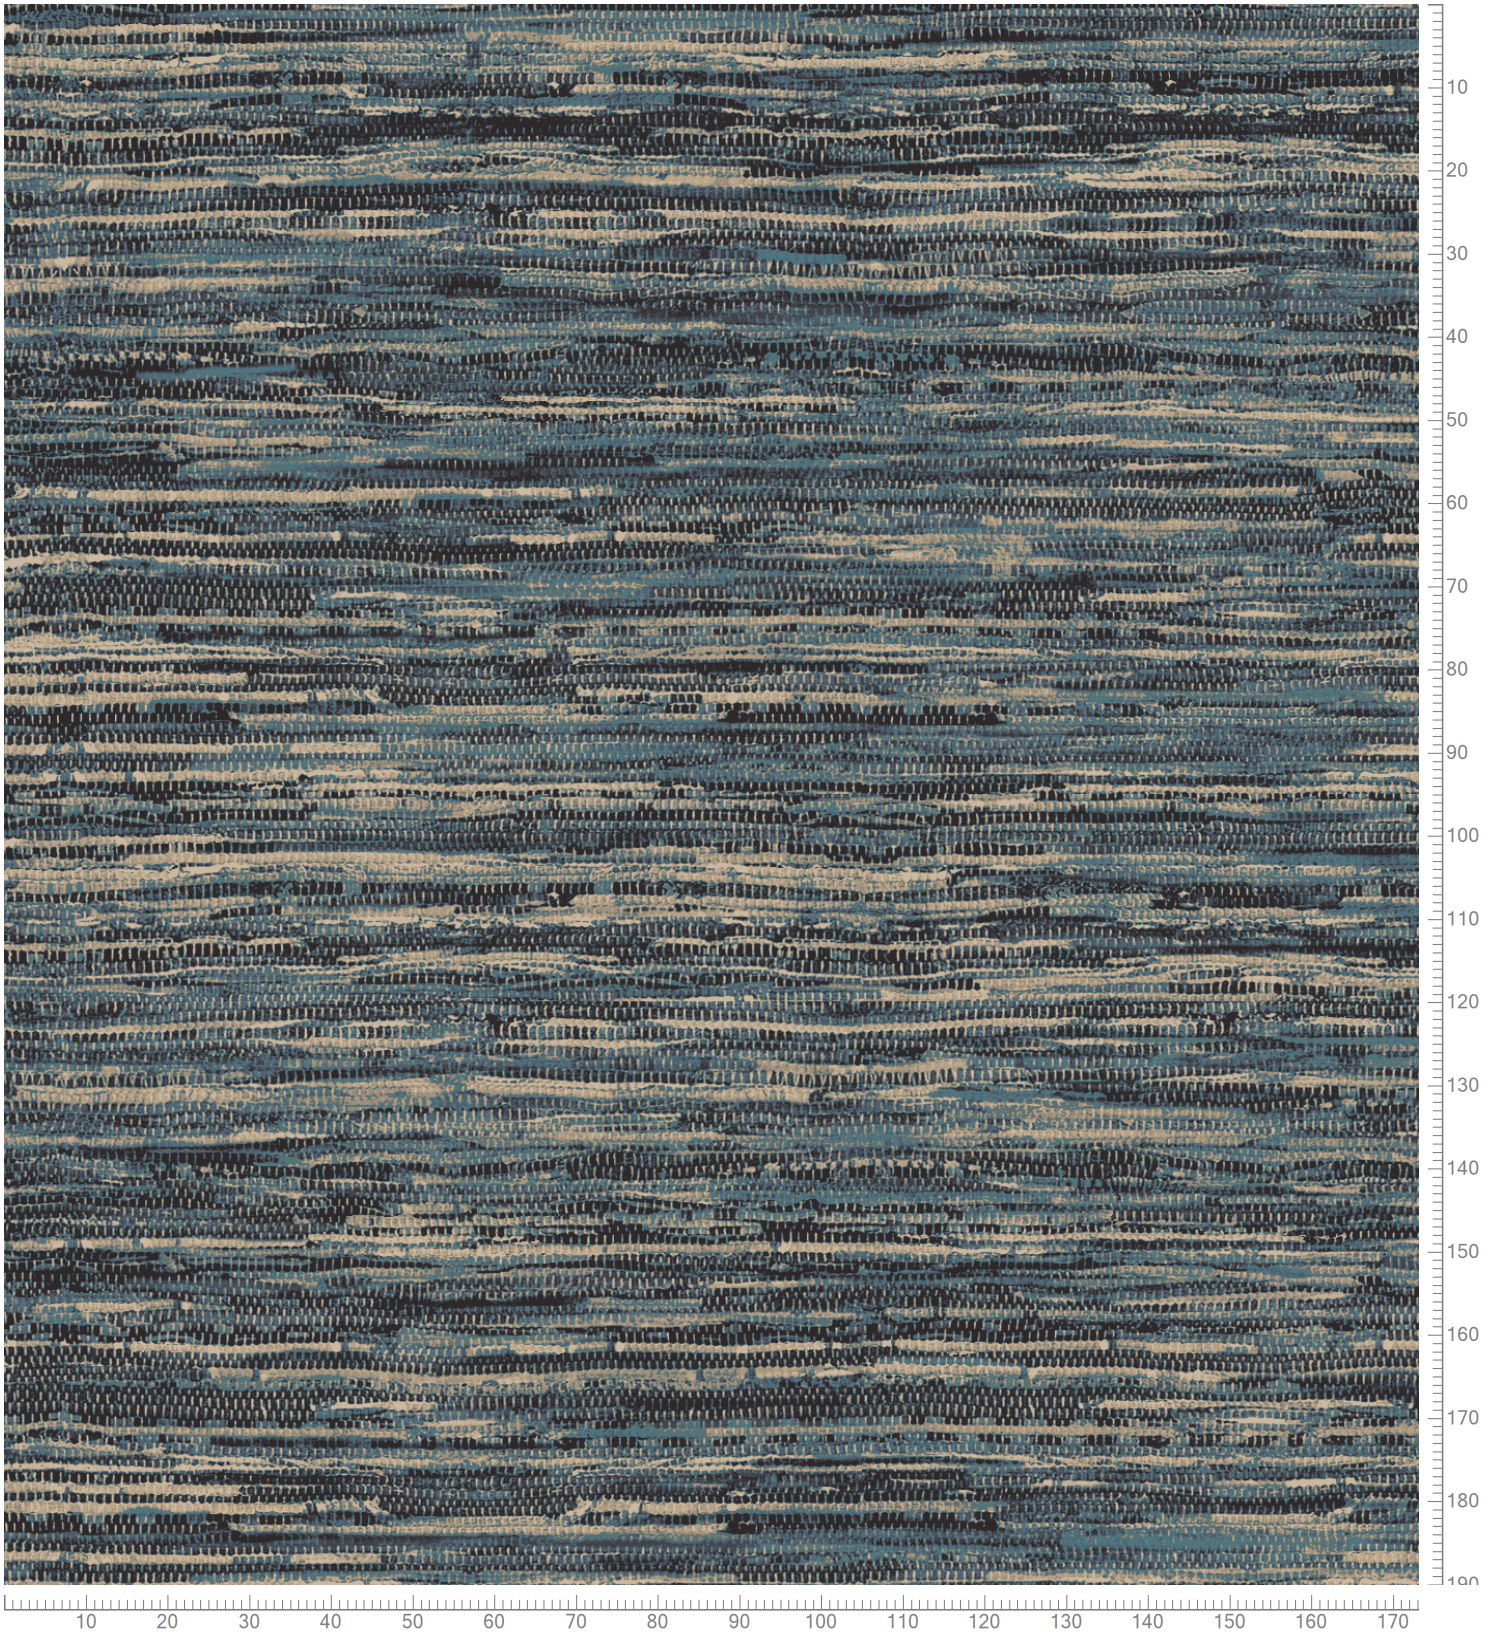

Design: RF5575513  
Version: EF81202-14

Date: 19-JUN-2020 sosk  
Copyright: egecarpets a/s - SOSK  
Approved by:

ARTS & CRAFTS - Handwoven  
Standard Palette 5575

Repeat: X=195.1cm Y=195.1cm (Size Shown: X=173.23cm Y=190.12cm)

Colors are approximation only. Physical sample must be approved for ordering.  
Copyright: egecarpets a/s - SOSK