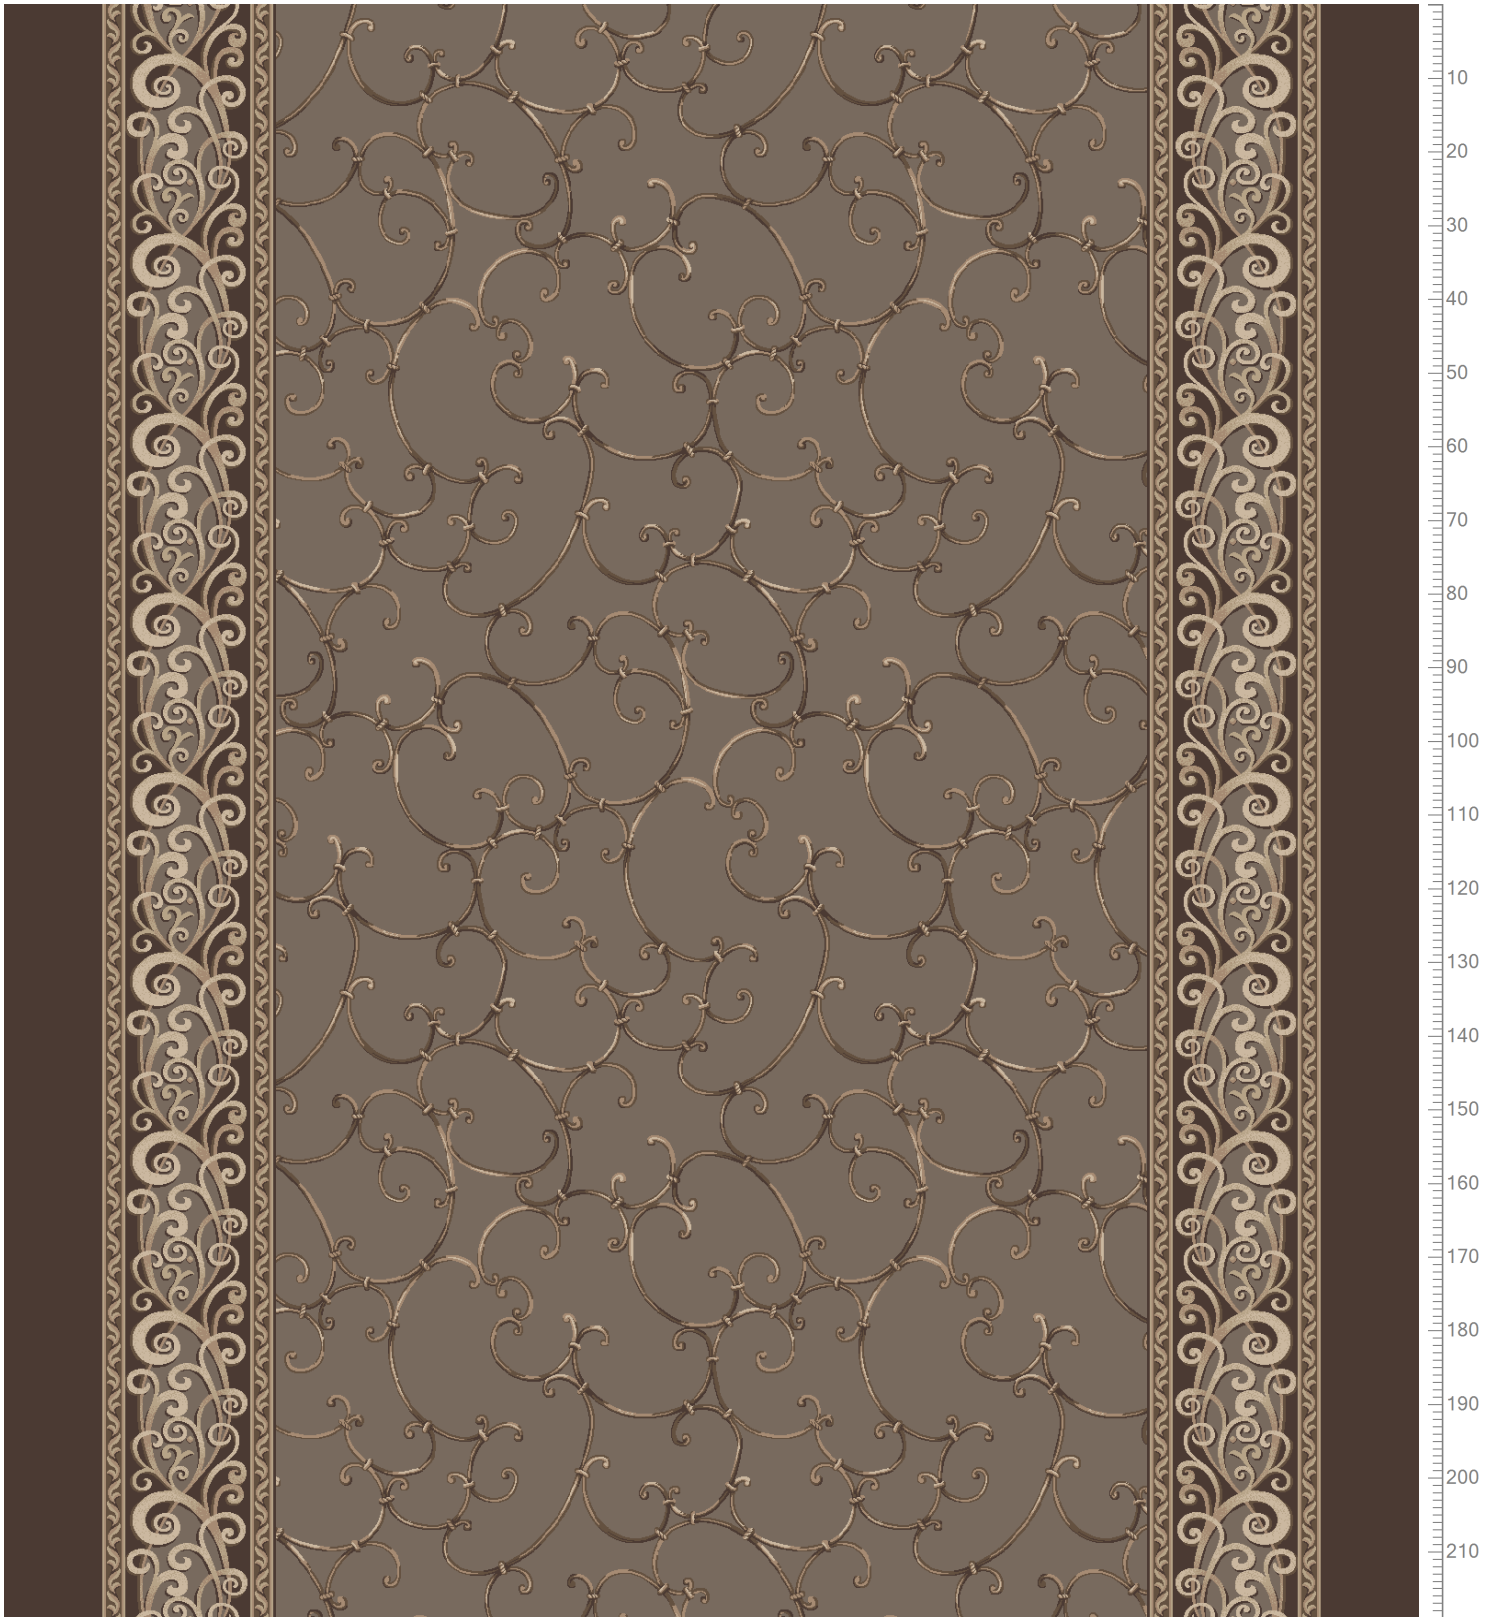

CLASSIC - Mucha Corridor
Standard Palette 5575

Repeat: X=195.6cm Y=390.1cm (Size Shown: X=195.58cm Y=218.95cm)

@-0	A-1	B-2	C-3	D-4	E-5	F-6	G-7	H-8	I-9	J-10	K-11	L-12	M-13	N-14
 K28374 5575-BC4	 5575AC75 Accent 75	 K28378 5575-BC3	 K28329 5575-BC2	 5575AC13 Accent 13	 K28328 5575-BC1	 K28374 5575-BC4	 K28374 5575-BC4		 K28378 5575-BC3	 5575AC75 Accent 75	 K28329 5575-BC2	 K28374 5575-BC4	 K28328 5575-BC1	

Colors are approximation only. Physical sample must be approved for ordering.