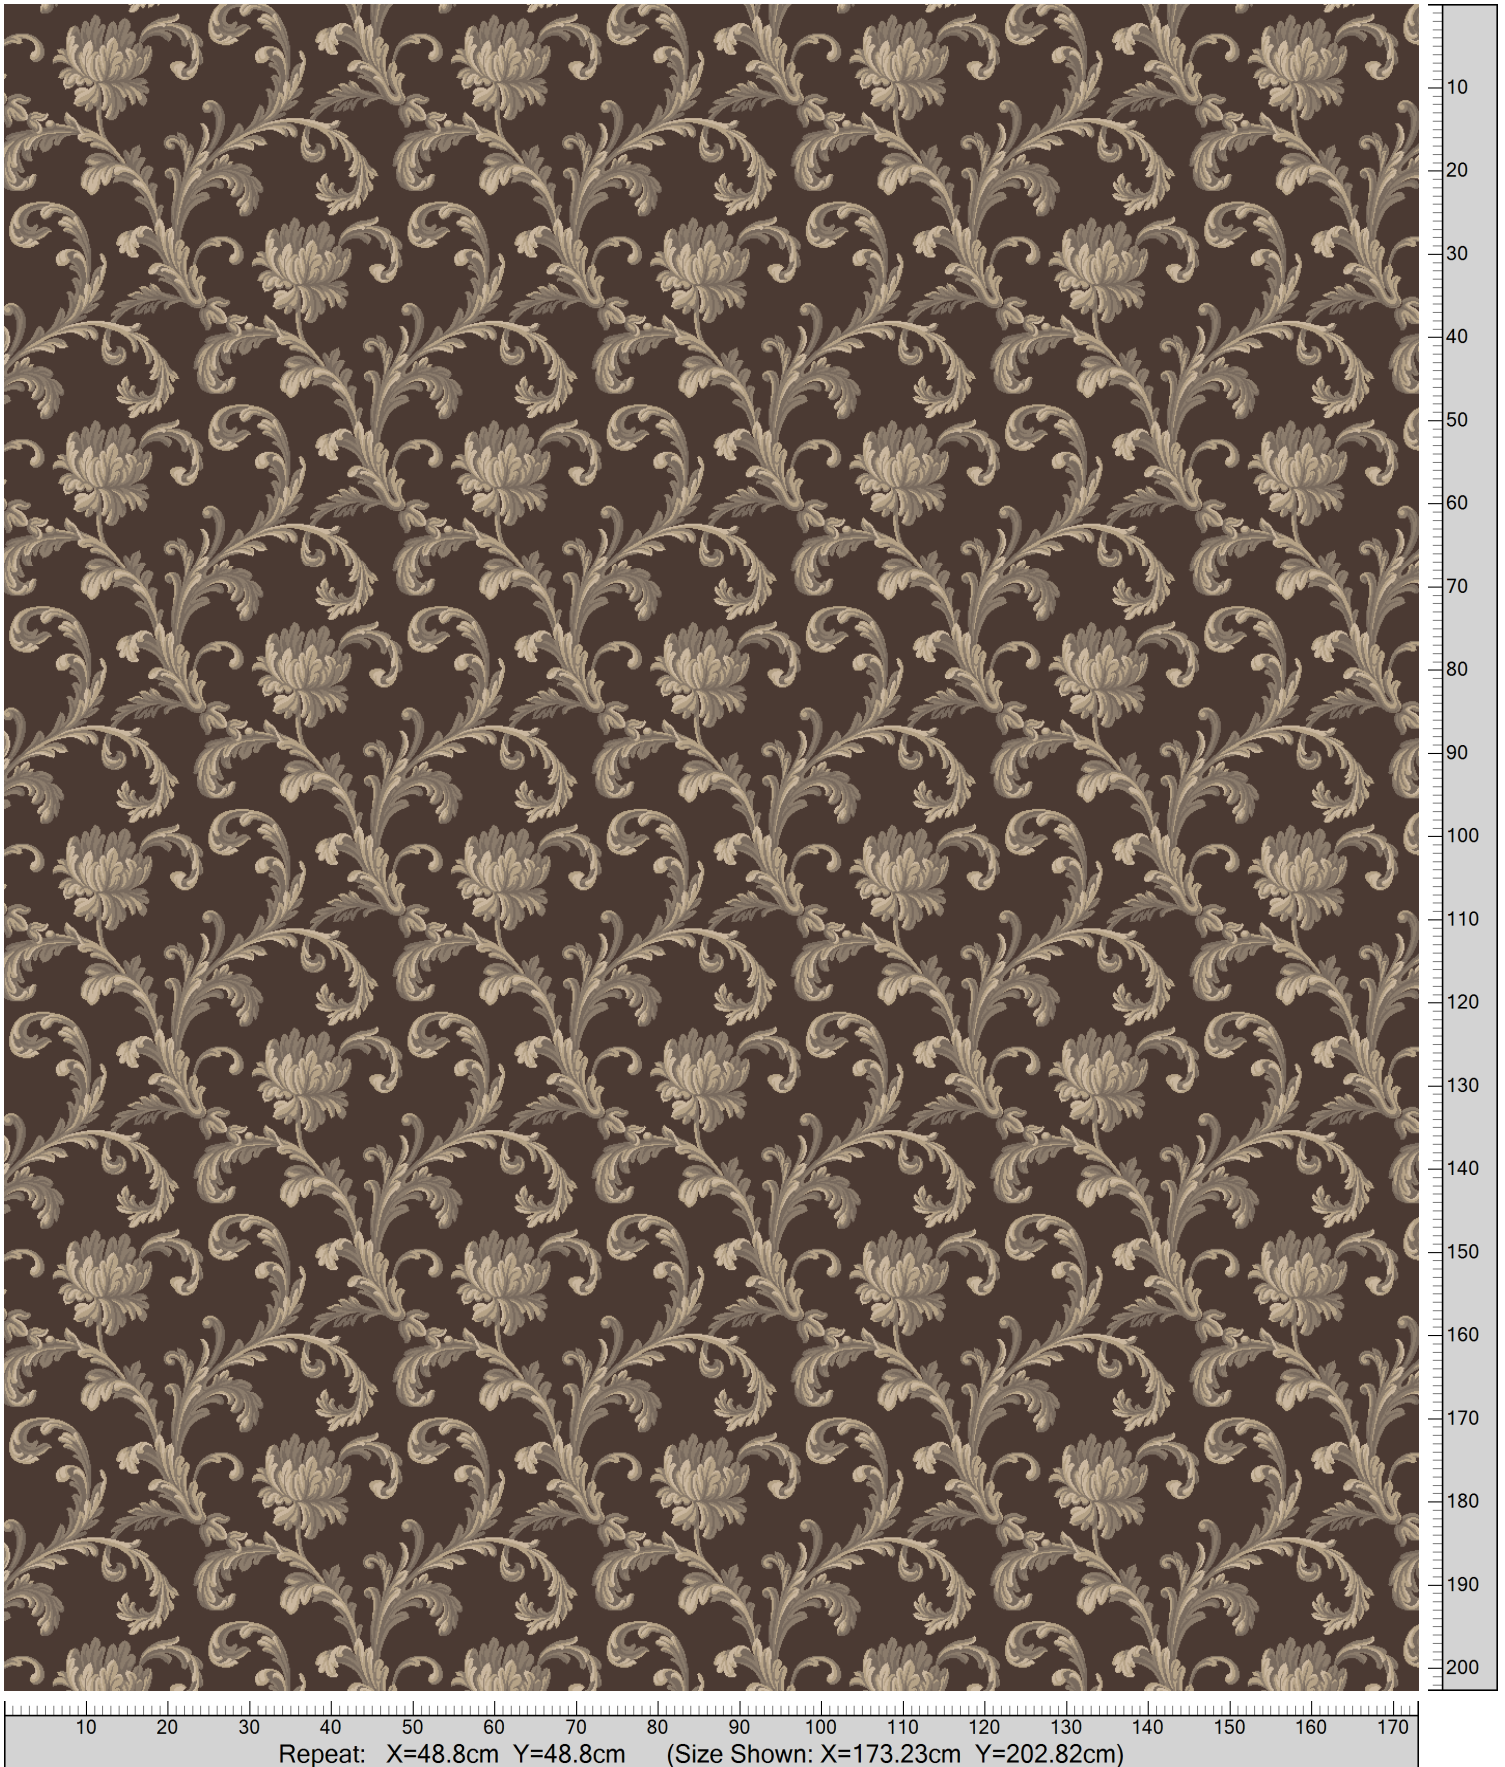

Design: RF5575412  
Version: EF80842-13

Date: 29-JAN-2020 pnp  
Copyright: egetaepper a/s - pia  
Approved by:

CLASSIC - Scroll Rose  
Standard Palette 5575

Repeat: X=48.8cm Y=48.8cm (Size Shown: X=173.23cm Y=202.82cm)