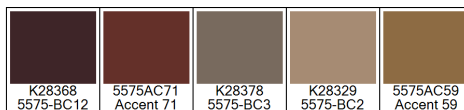

Design: RF5575409  
Version: \*EF80822-14\*

Date: 14-JAN-2020 pnp  
Copyright: egetaepper a/s - pia  
Approved by:

CLASSIC - Pomegranates  
Standard Palette 5575

Colors are approximation only. Physical sample must be approved for ordering.  
Copyright: egetaepper a/s - pia