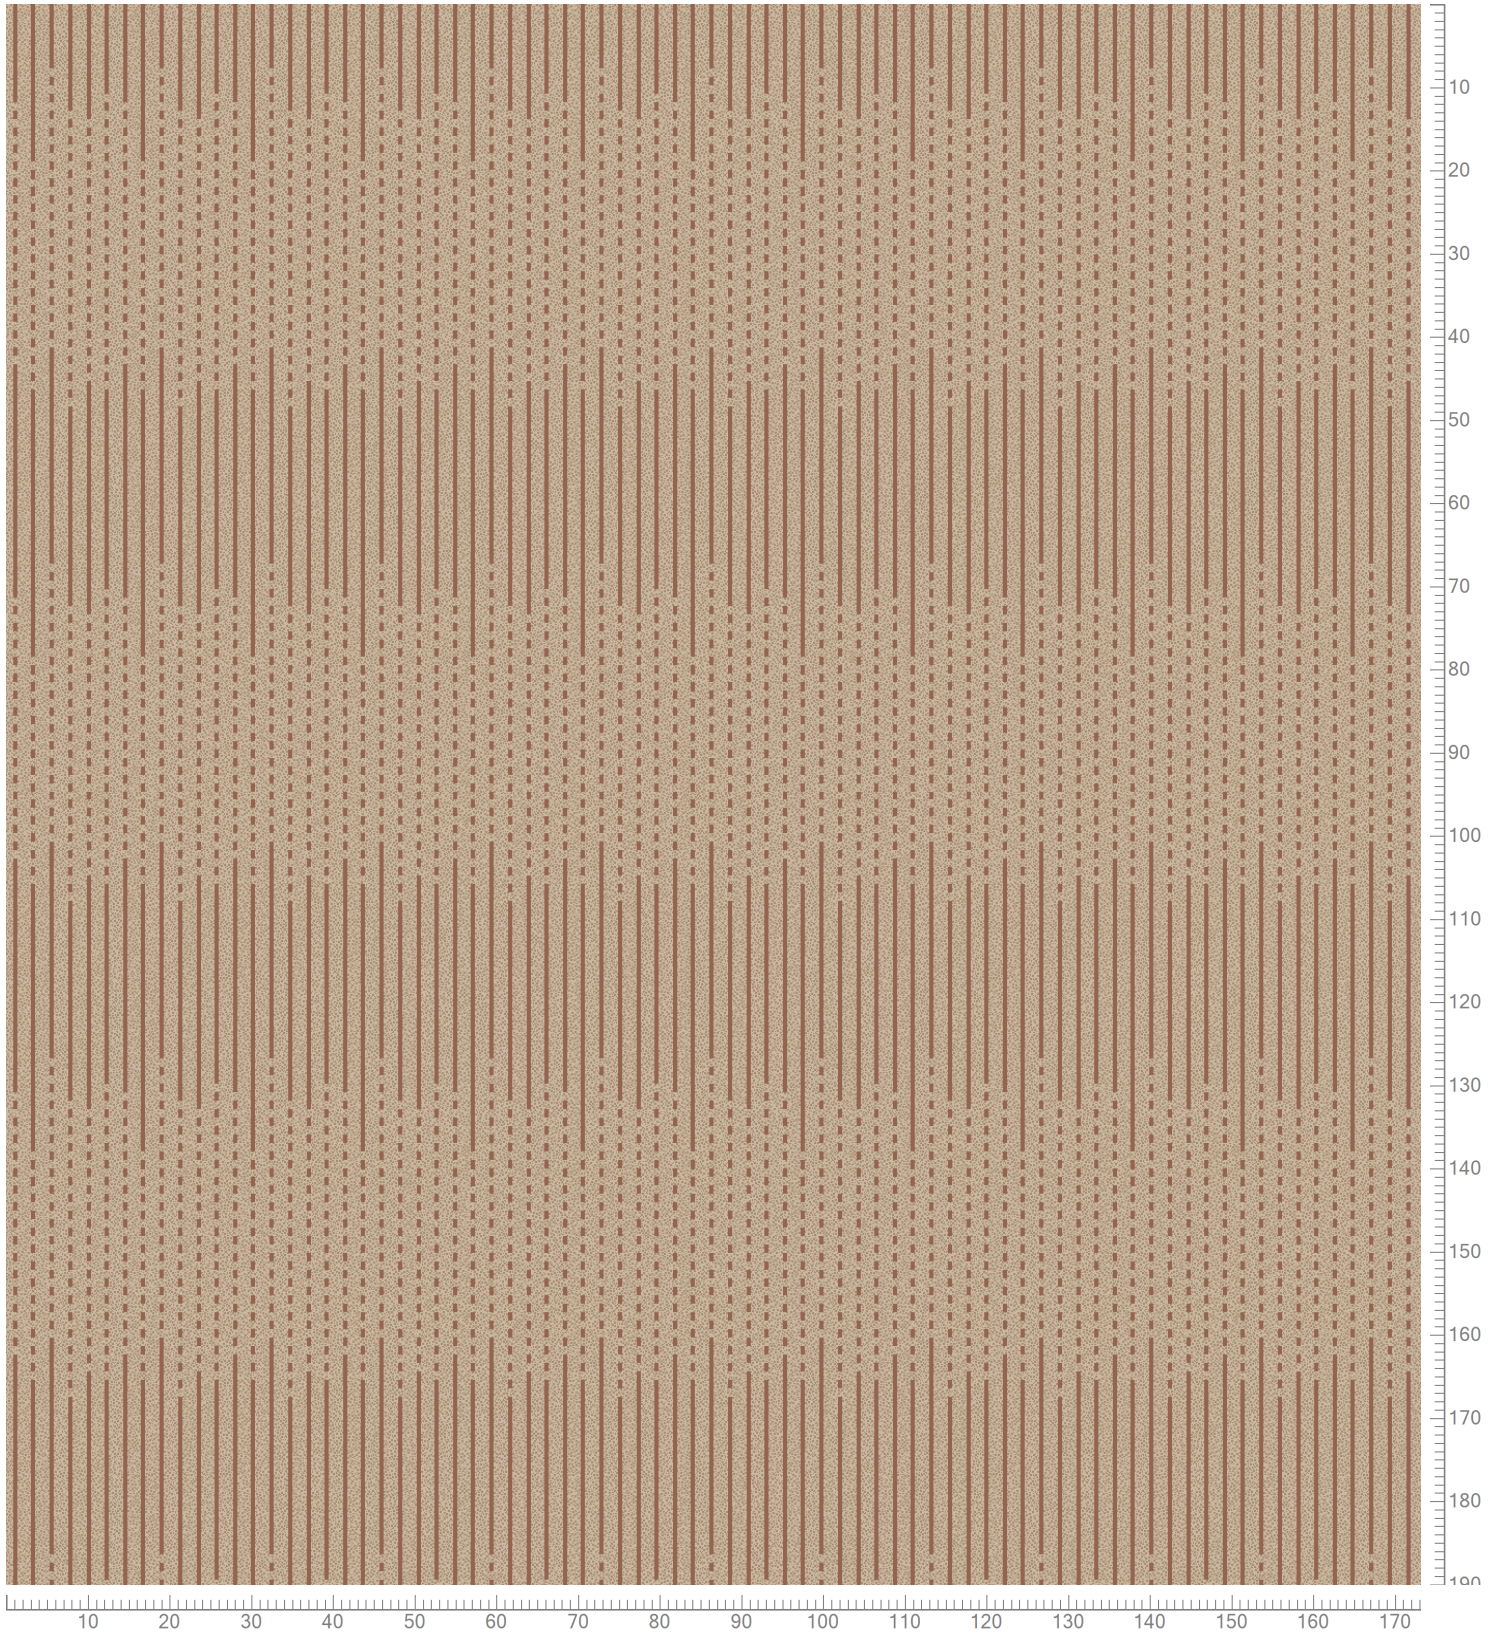

Design: RF5575336
Version: EF82125-8

Date: 25-FEB-2021 hjj
Copyright: egecarpets a/s - LYKKE
Approved by:

GRAPHIC - Alkaline Morse
Standard Palette 5575

Repeat: X=94.2cm Y=59.6cm (Size Shown: X=173.23cm Y=190.12cm)

Colors are approximation only. Physical sample must be approved for ordering.
Copyright: egecarpets a/s - LYKKE