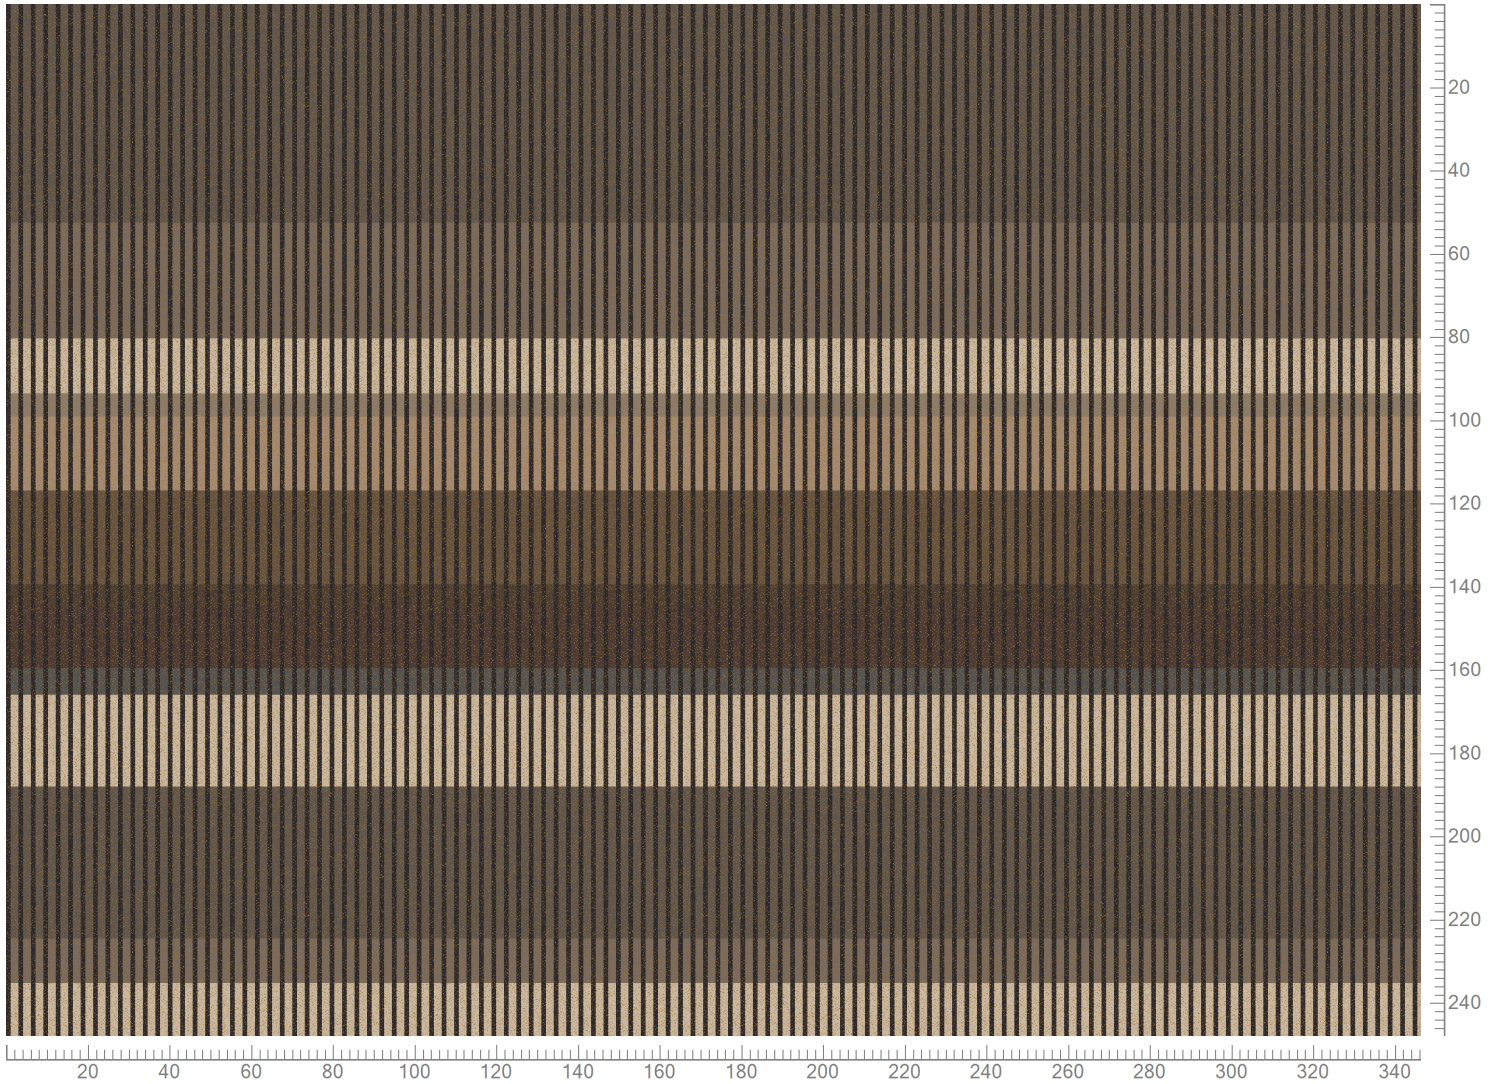

<b>ege</b>	Sku No	5575217	Project		Quality	DB	Country
	Design	EF80411	Version	13	shimmer stripe brown	DB10-5504	DK
	Design ref.	ESSENTIALS	Colors	5575	Repeat type	Width	Length
					2-ROOMREPEAT	97.5	390.1
						Base no.	Mod. inst.
					0		
LYKKE		overlock yarn 0620800 Previous RF52754917					
Design created by: hjj Date: 3-JAN-2018							
Sku MODIFIED by: hjj Date: 15-AUG-2019							

Repeat: X=97.5cm Y=390.1cm (Size Shown: X=346.46cm Y=248.03cm)

Page 1 / 2 EF80411-13 5575		K28328	K28329	K28378	K28374	K28366	K28364	K28380	K28379	K27886	K28360	K28367	K28368
		5575-BC1	5575-BC2	5575-BC3	5575-BC4	5575-BC5	5575-BC6	5575-BC7	5575-BC8	5575-BC9	5575-BC10	5575-BC11	5575-BC12
		1	2	3	4	5	6	7	8	9	10	11	12
Color Categorization		0	0	0	0	0	0	0	0	0	0	0	0
Wet Factor: 106.2%		12.3%	4.8%	8.0%	6.7%	36.8%	5.1%	8.5%	7.4%	16.6%			
1	33.69%					100							
2	4.30%				40			40		40			
3	7.77%					40				73			
4	3.26%				100								
5	3.36%				50			50					
6	4.02%	100											
7	12.82%						40	40		40			
8	5.50%			100									
9	8.26%	100											
10	3.44%		40	73									
11	3.44%		100										
13	10.14%								73	40			

Colors are approximation only. Physical sample must be approved for ordering.  
Copyright: egetaepper a/s - Lykke