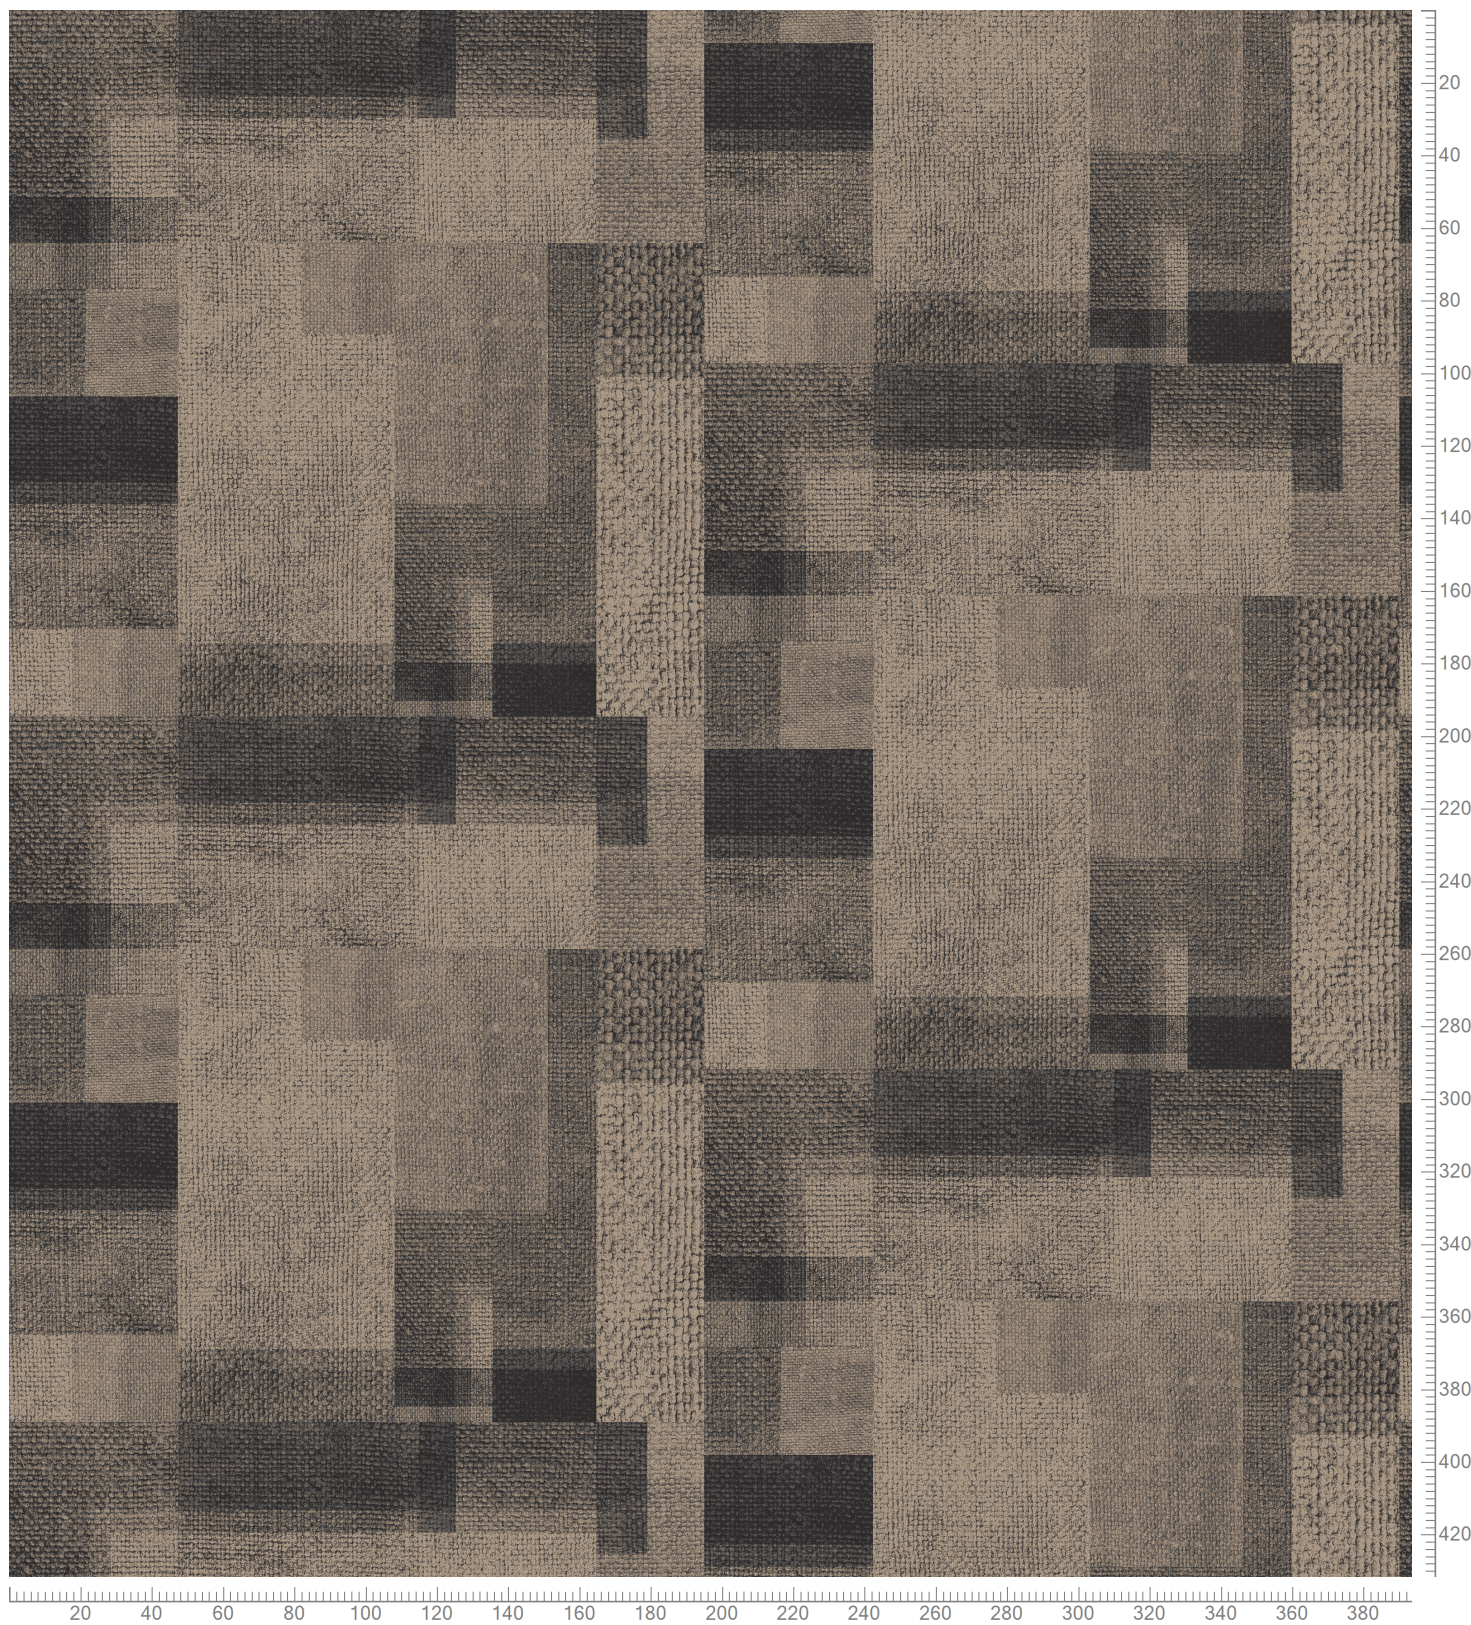

Design: RF55751811
Version: EQ70001-15

Date: 4-JUN-2019 hlj
Copyright: egetaepper a/s - Lykke
Approved by:

CANVAS COLLAGE - Rewoven Mono
Standard Palette 5575

Repeat: X=390.1cm Y=195.1cm

				
K28328 5575-BC1 19.03%	K28378 5575-BC3 44.60%	5575AC19 Accent 19 12.21%	5575AC22 Accent 22 2.87%	K28366 5575-BC5 4.28%