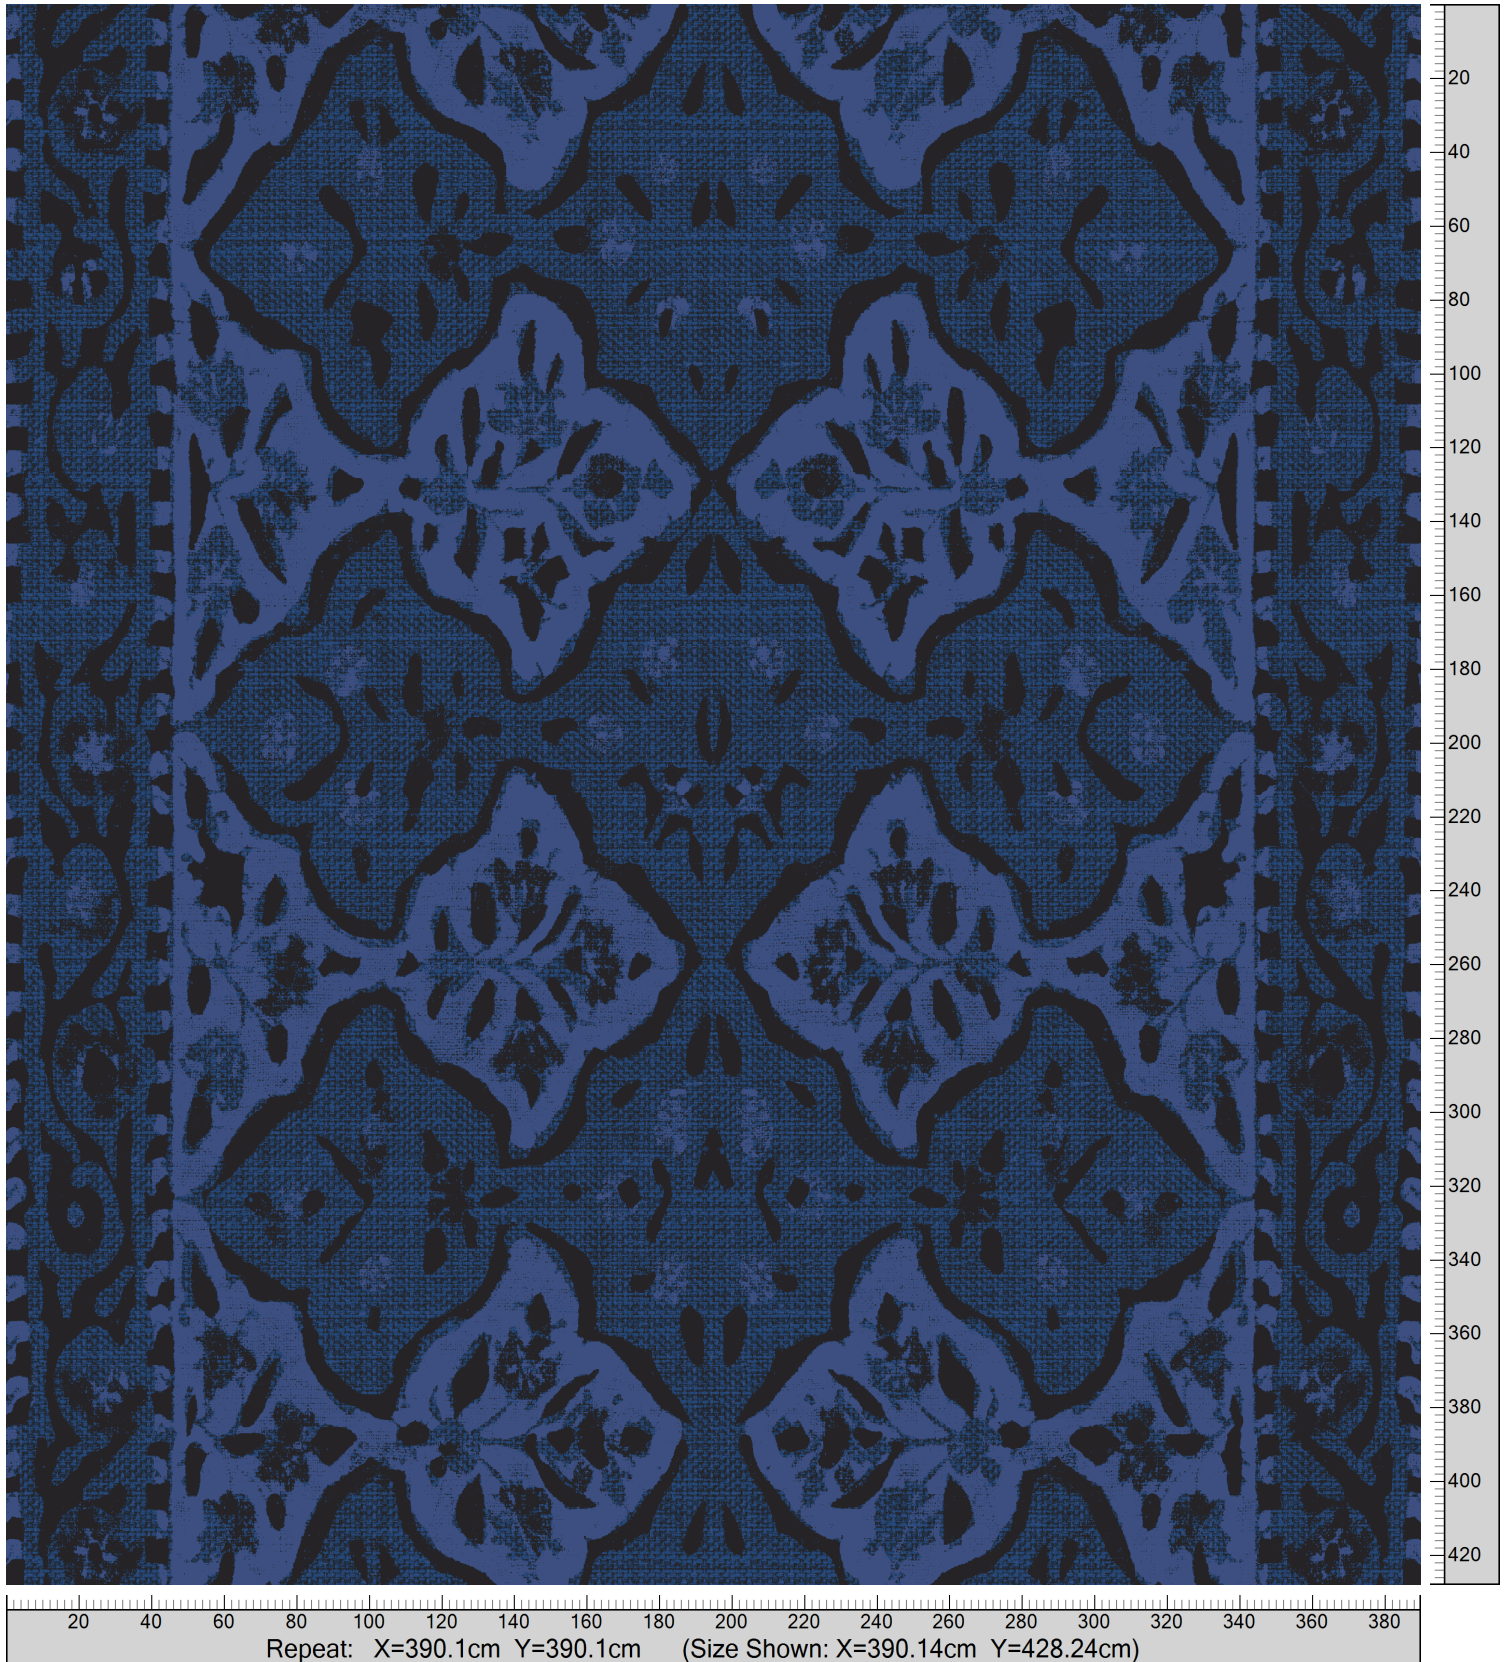

Design: RF5520800  
Version: EF42974-3

Date: 5-OCT-2021 kn  
Copyright: egecarpets a/s - NYBO  
Approved by:

SARI / ATELIER by Monsieur Christian Lacroix / FR  
Col 5520 / Room: 390 x 390 cm  
Infill: RF5520801

Colors are approximation only. Physical sample must be approved for ordering.  
Copyright: egecarpets a/s - NYBO