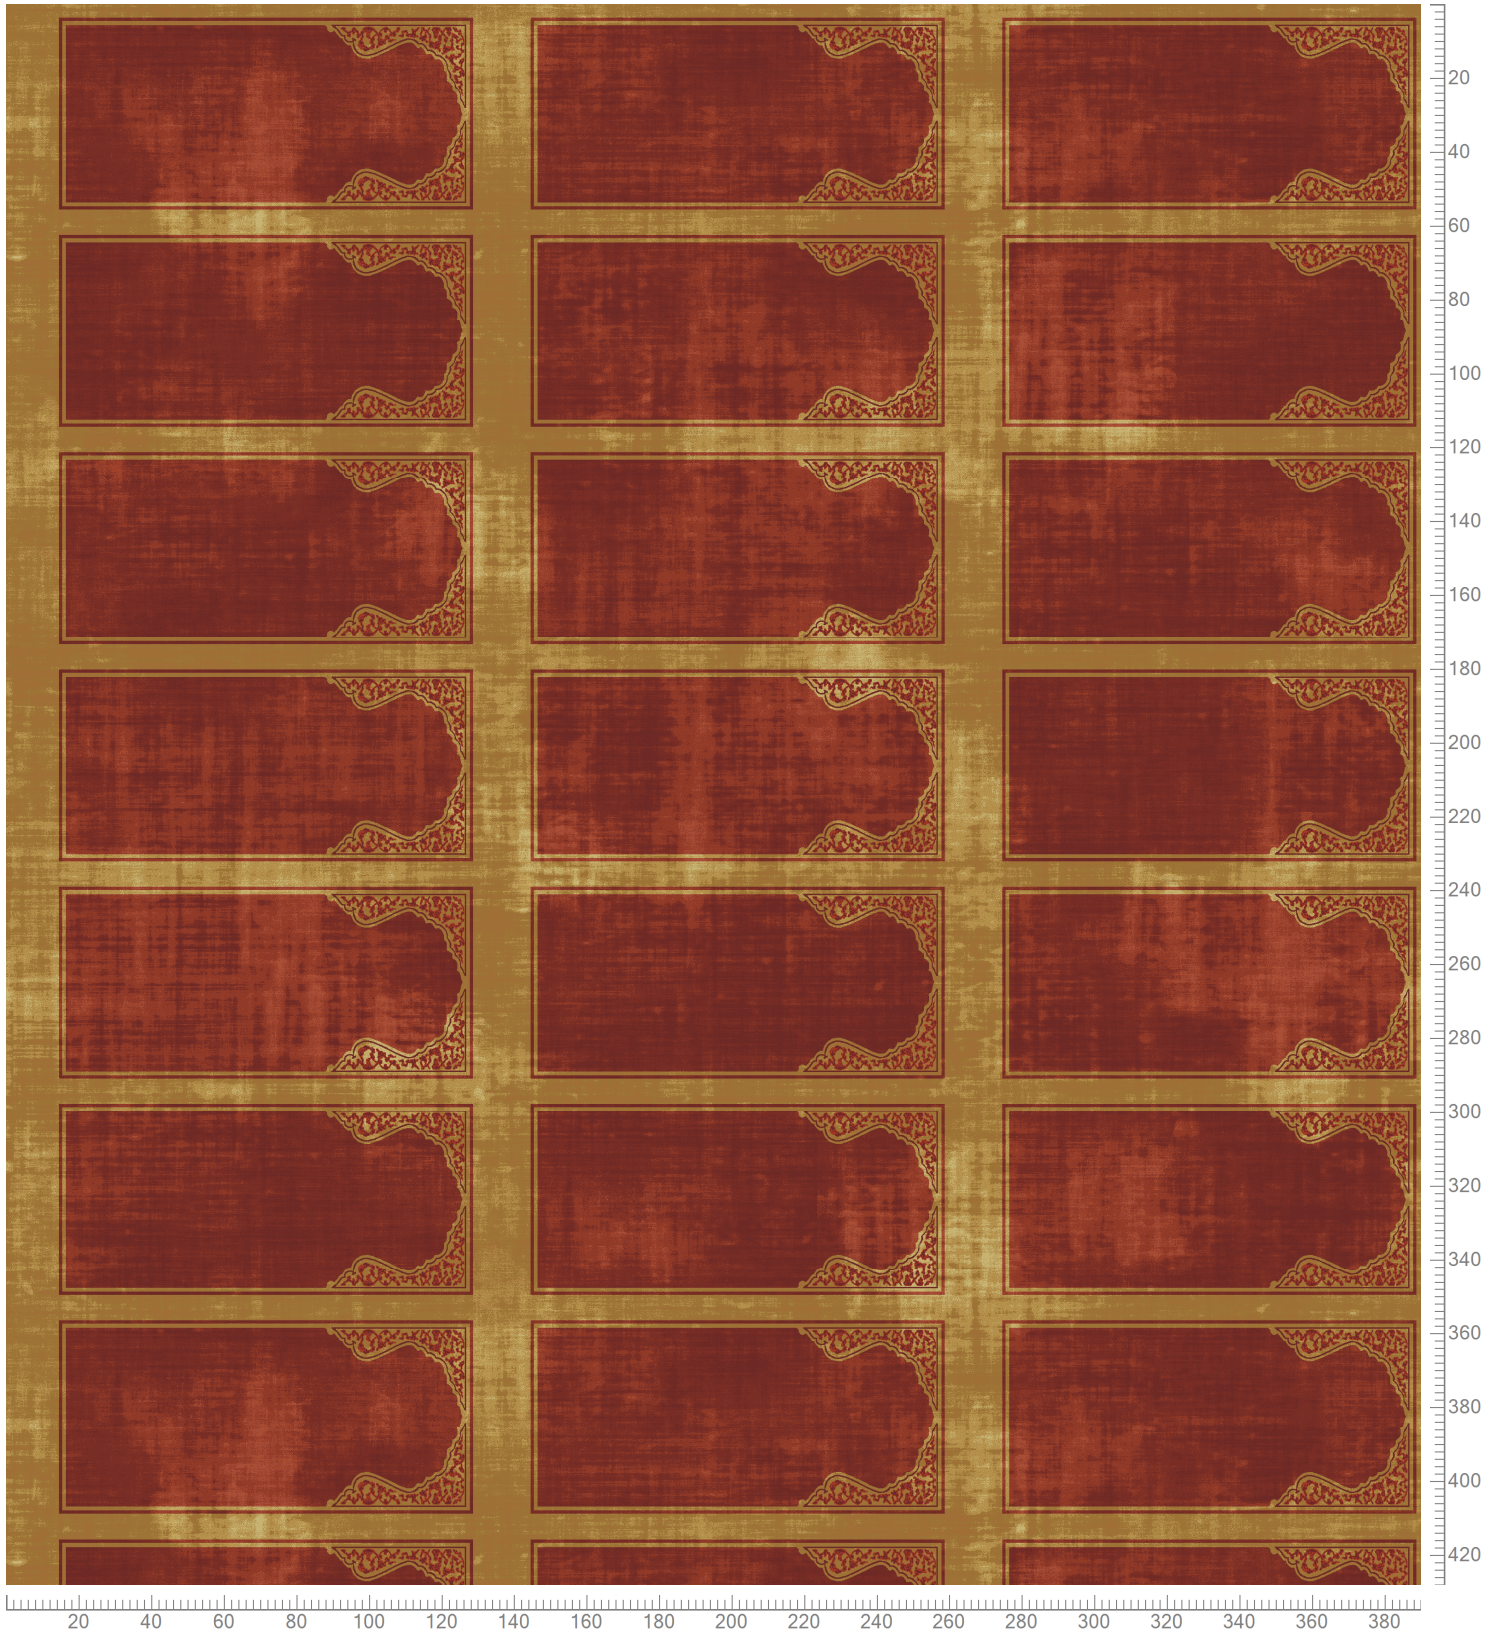

THE MOSQUE COLLECTION 2019
Palette 5520

Repeat: X=390.1cm Y=353.6cm (Size Shown: X=390.14cm Y=428.24cm)

K20044 5520-BC4 1.80%	K20045 5520-BC5 2.48%	5520AC58 Accent 58 1.64%	5520AC59 Accent 59 11.57%	5520AC60 Accent 60 35.72%	5520AC18 Accent 18 0.80%	A20042 5520-BC2 5.78%	5520AC19 Accent 19 17.22%	A20043 5520-BC3 2.27%

Colors are approximation only. Physical sample must be approved for ordering.
Copyright: egetaepper a/s - SHA