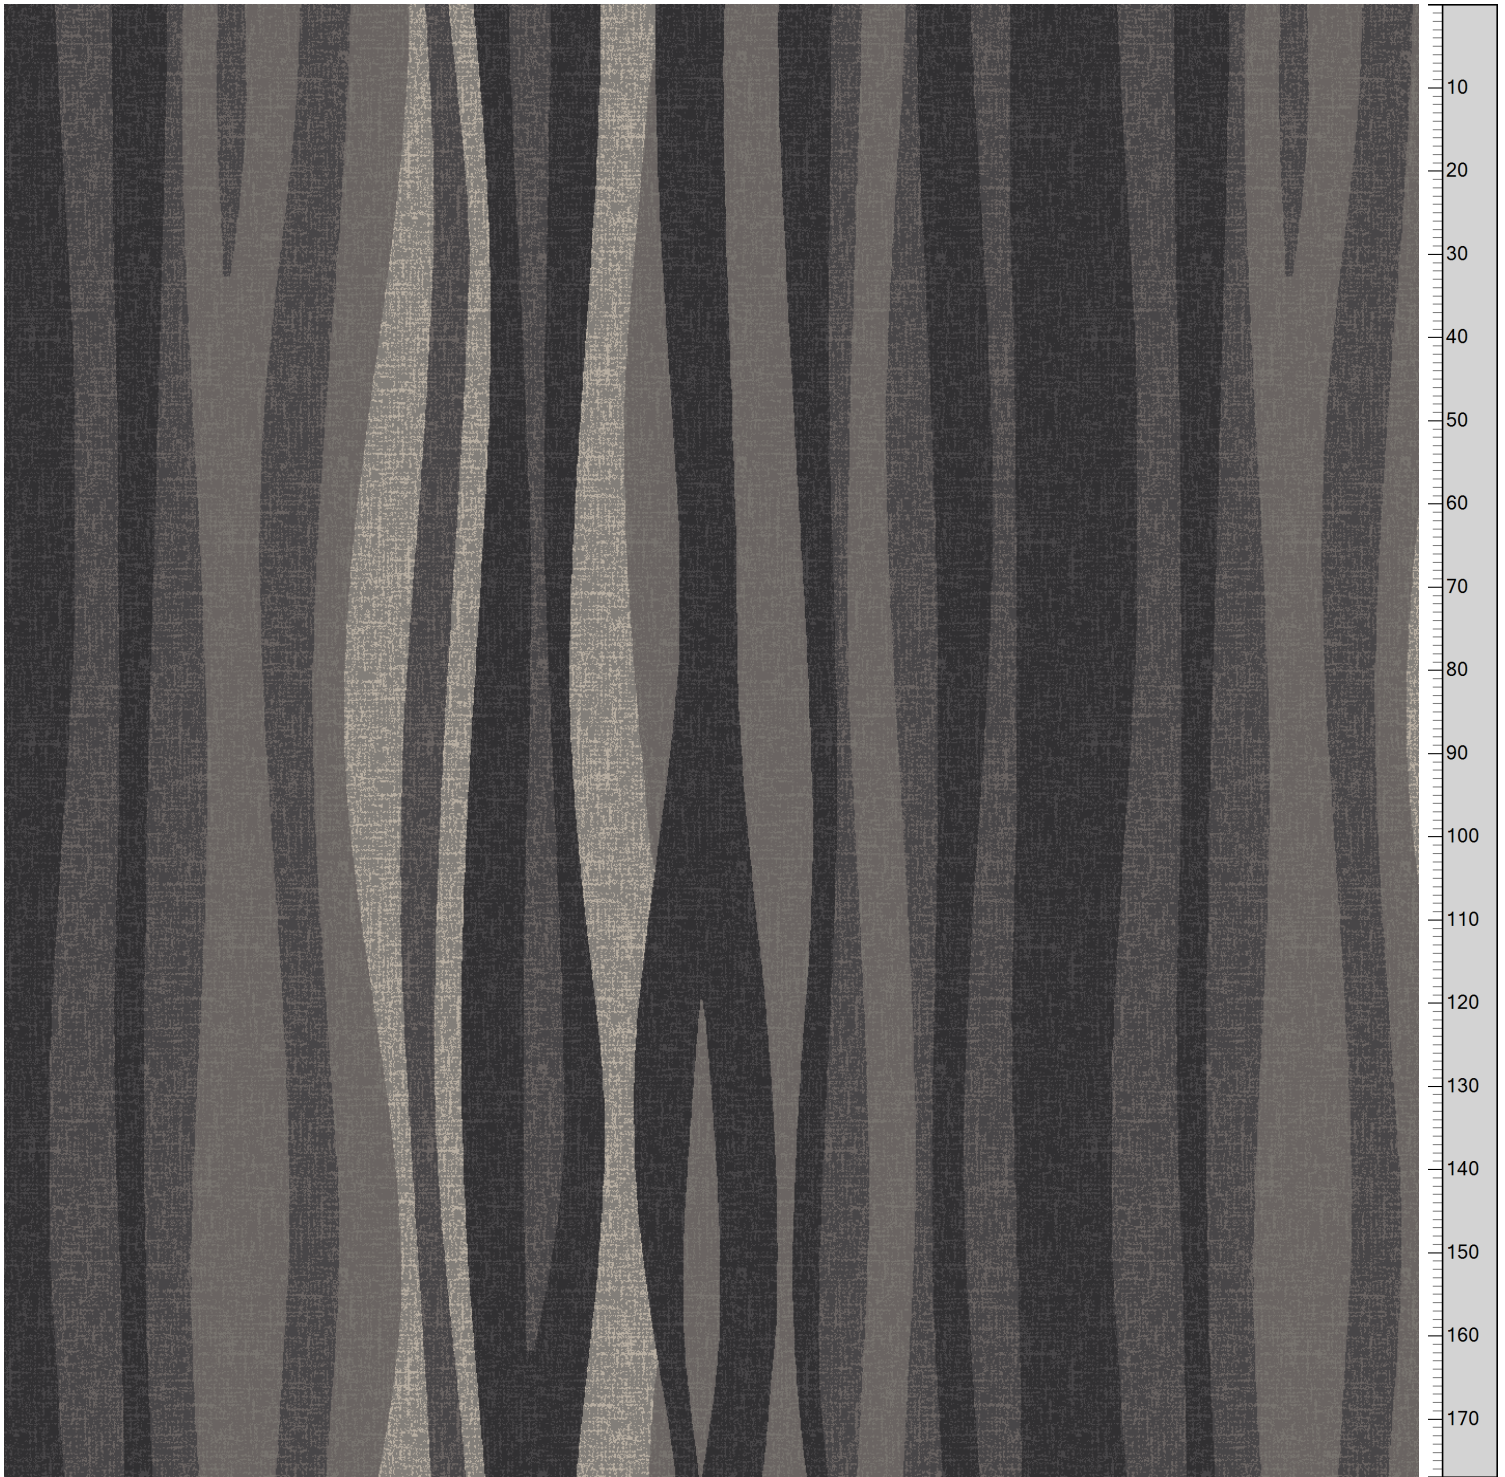

NATURE - River of life
Standard Palette 5500

Repeat: X=130.0cm Y=257.8cm (Size Shown: X=173.23cm Y=177.17cm)

@-0	A-1	B-2	C-3	D-4	E-5	F-6	G-7	H-8	I-9	J-10	K-11	L-12	M-13	N-14	O-15
0-0-0	5500AC17 Accent 17	5500AC17 Accent 17	5500AC15 Accent 15	5500AC15 Accent 15	0-0-0	5500AC15 Accent 15	5500AC15 Accent 15	K40503 5500-BC3	K40503 5500-BC3	0-0-0	K40503 5500-BC3	K40503 5500-BC3	5500AC14 Accent 14	5500AC14 Accent 14	0-0-0
16	17	18	19	20	21	22	23	24							
5500AC13 Accent 13	5500AC13 Accent 13	K40504 5500-BC4	K40504 5500-BC4	0-0-0	5500AC17 Accent 17	5500AC17 Accent 17	5500AC15 Accent 15	5500AC15 Accent 15							

Colors are approximation only. Physical sample must be approved for ordering.
Copyright: egetaepper a/s - LOSO