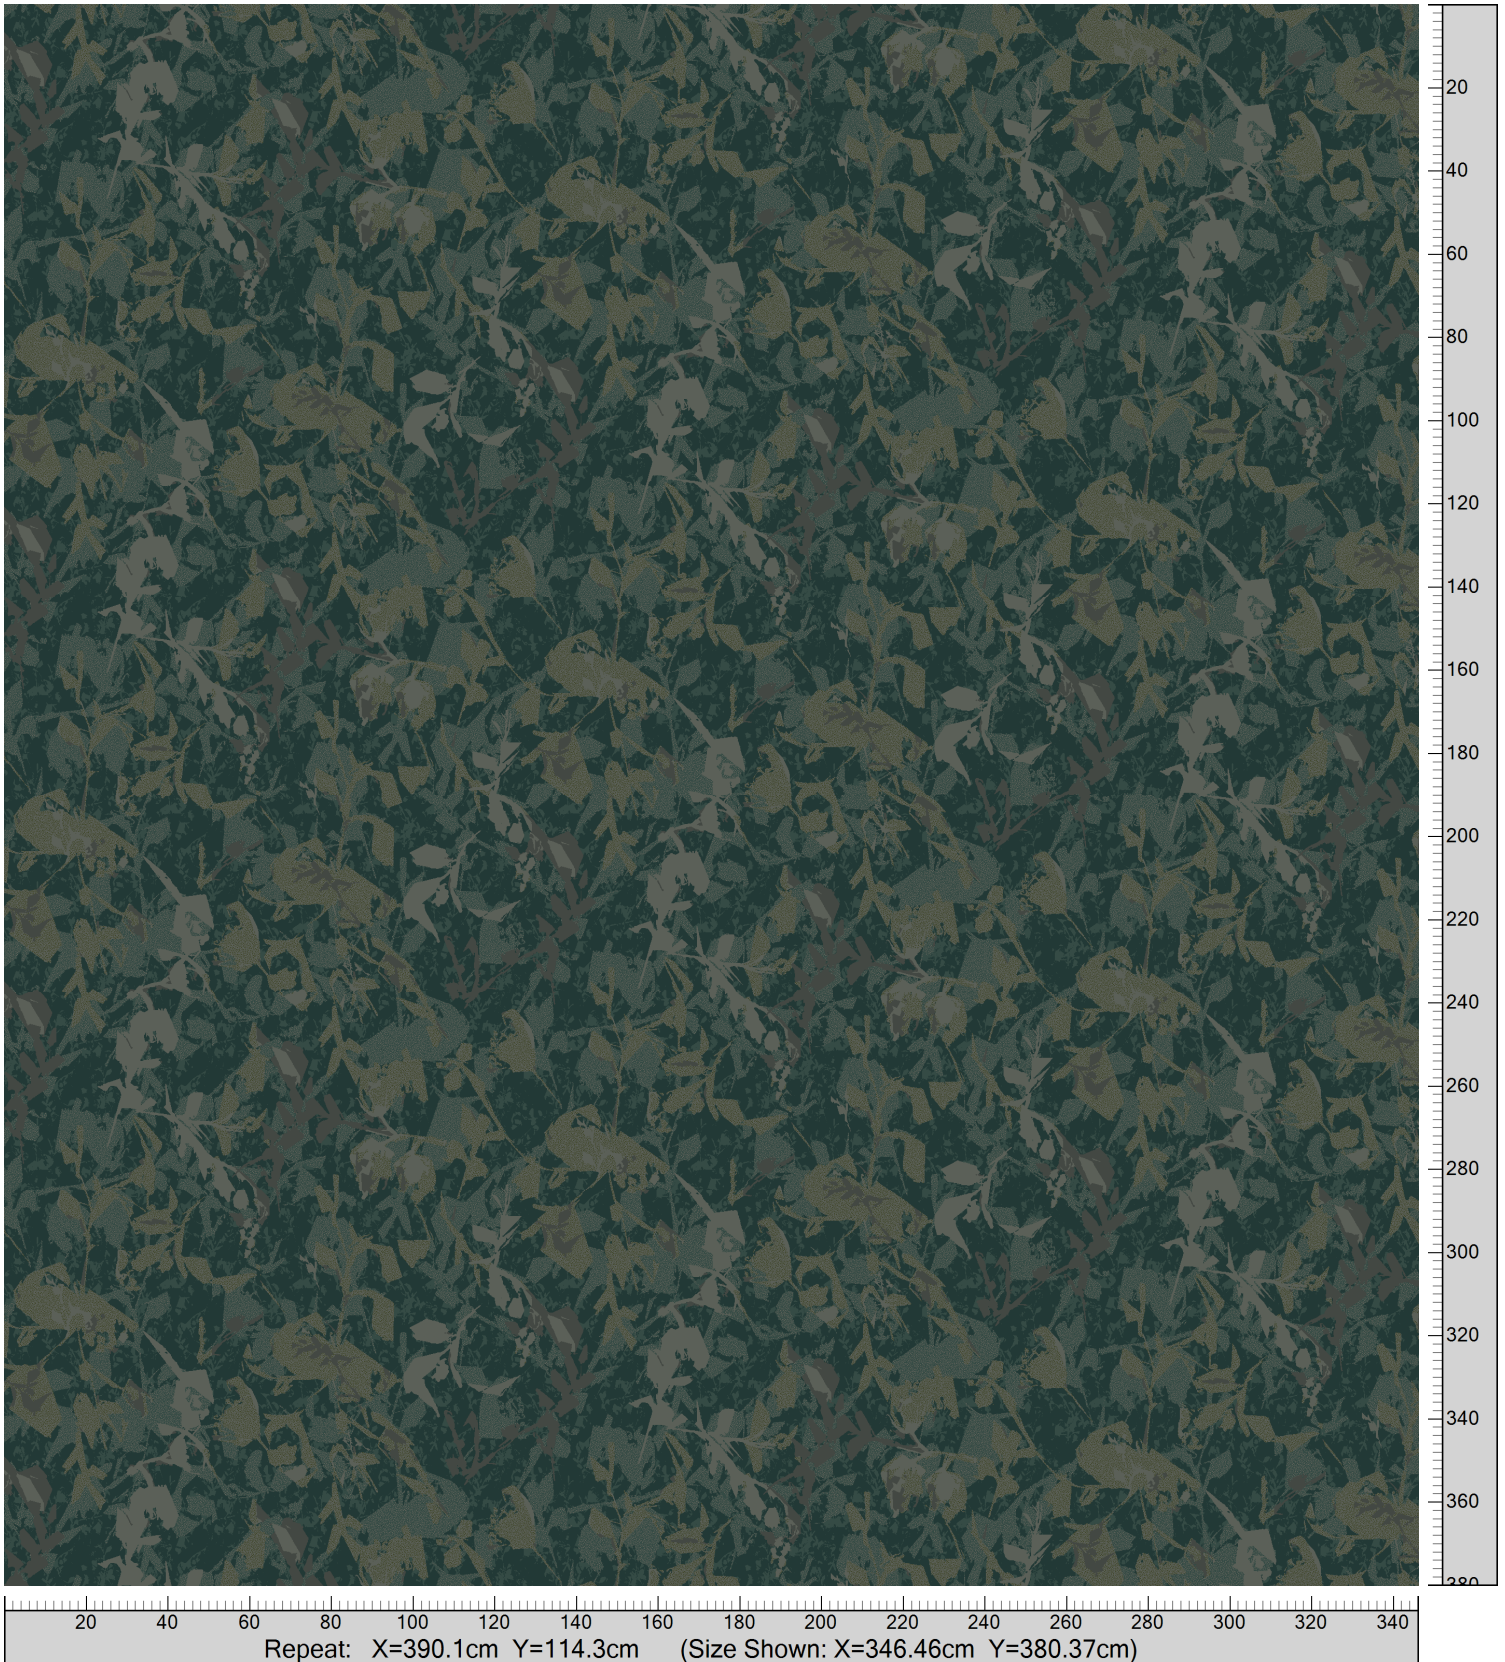

Design: RF5500656
Version: EF81701-3

Date: 28-JUN-2019 loso
Copyright: egetaepper a/s - LOSO
Approved by:

NATURE - Rain forest
Standard Palette 5500

Repeat: X=390.1cm Y=114.3cm (Size Shown: X=346.46cm Y=380.37cm)

Colors are approximation only. Physical sample must be approved for ordering.
Copyright: egetaepper a/s - LOSO