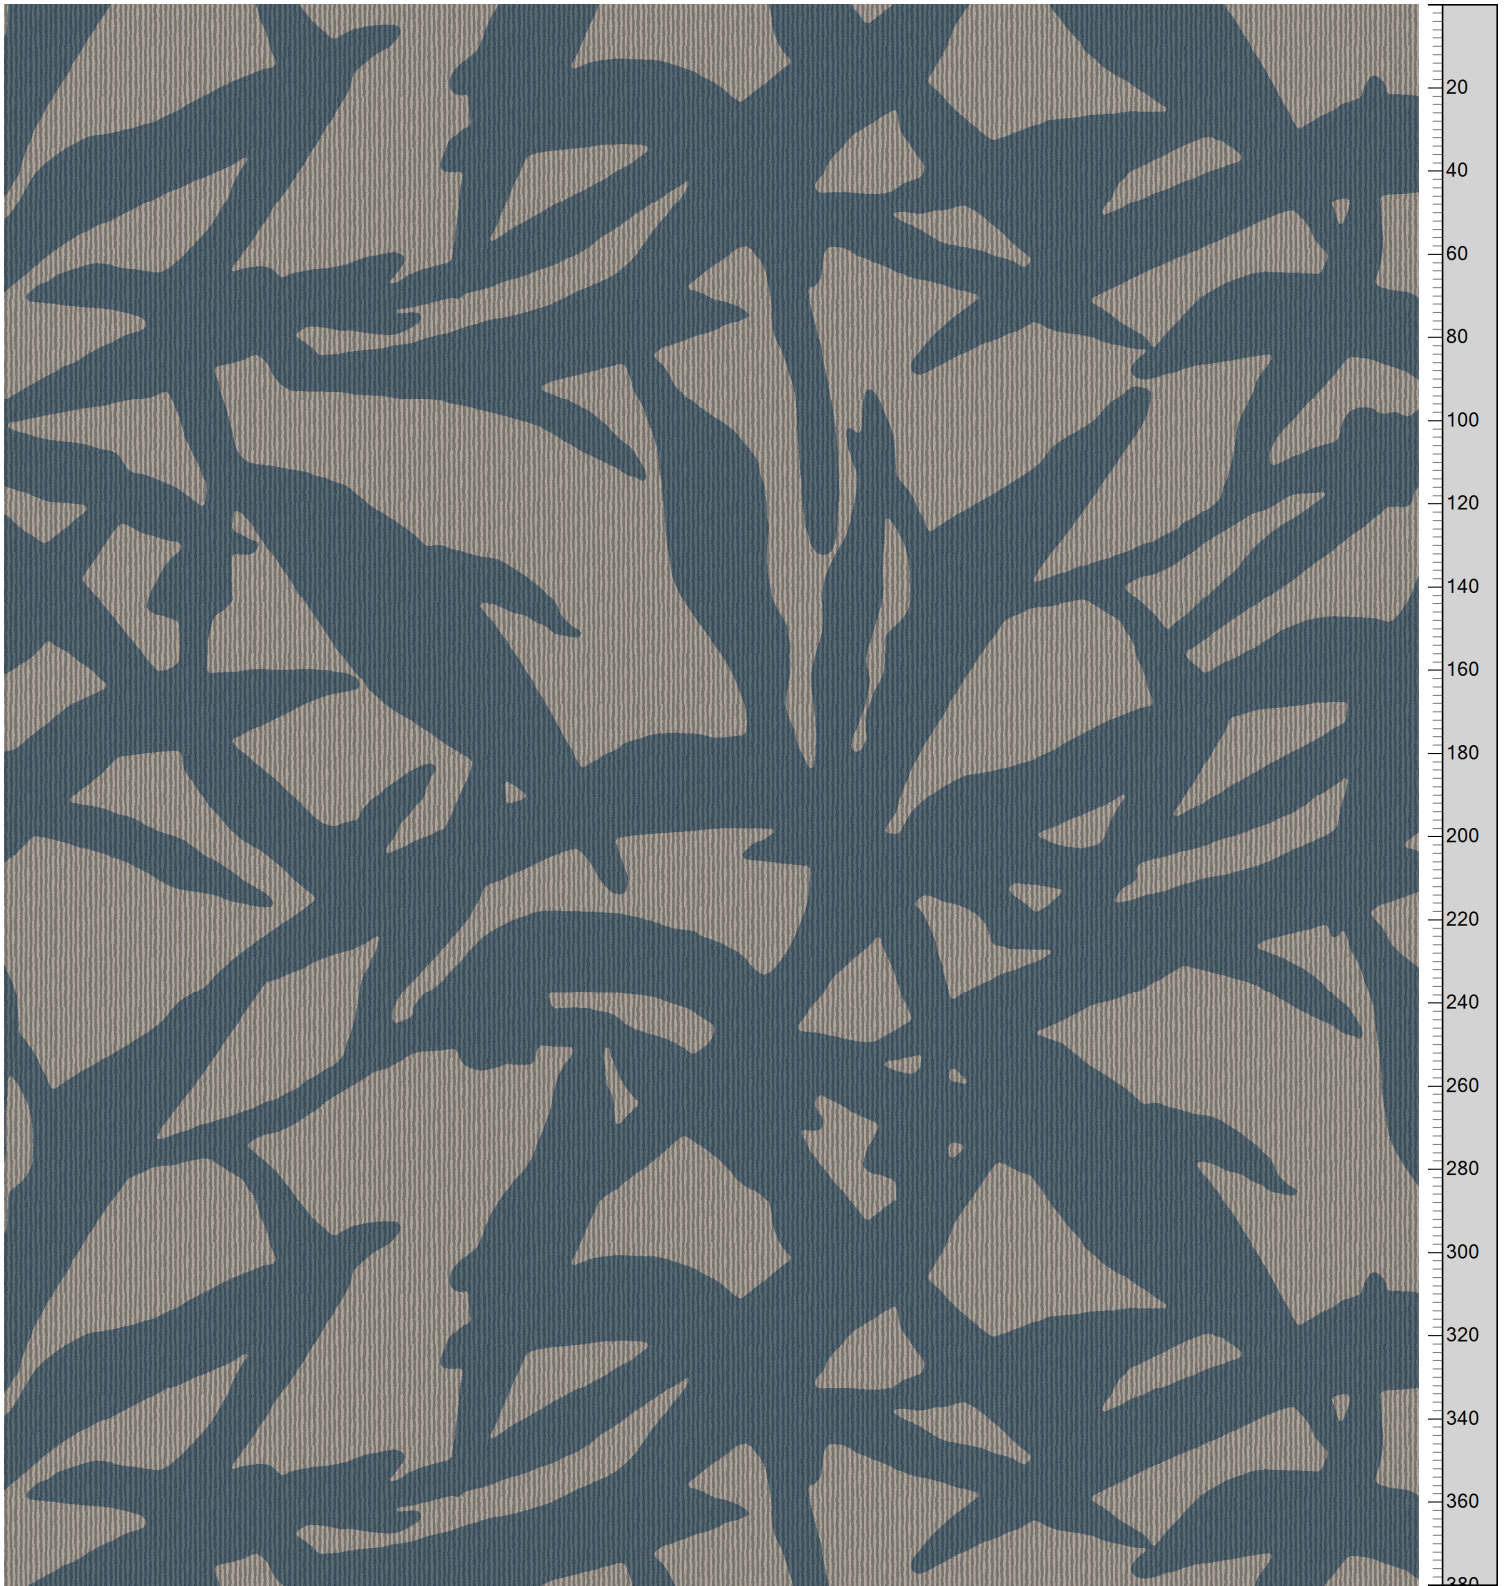

NATURE - Shadow of sage  
Standard Palette 5500

Repeat: X=390.1cm Y=288.3cm (Size Shown: X=346.46cm Y=380.37cm)

<del>@-0</del>	A-1	B-2	C-3	D-4	E-5	F-6	<del>G-7</del>	H-8	I-9	J-10	K-11	L-12	M-13
<del>0-0-0</del>	K40504 5500-BC4	K40504 5500-BC4	5500AC13 Accent 13	5500AC13 Accent 13	K40503 5500-BC3	K40503 5500-BC3	<del>0-0-0</del>	5500AC58 Accent 58	5500AC58 Accent 58	K40508 5500-BC8	K40508 5500-BC8	K40507 5500-BC7	K40507 5500-BC7

Colors are approximation only. Physical sample must be approved for ordering.  
Copyright: egetaepper a/s - pia