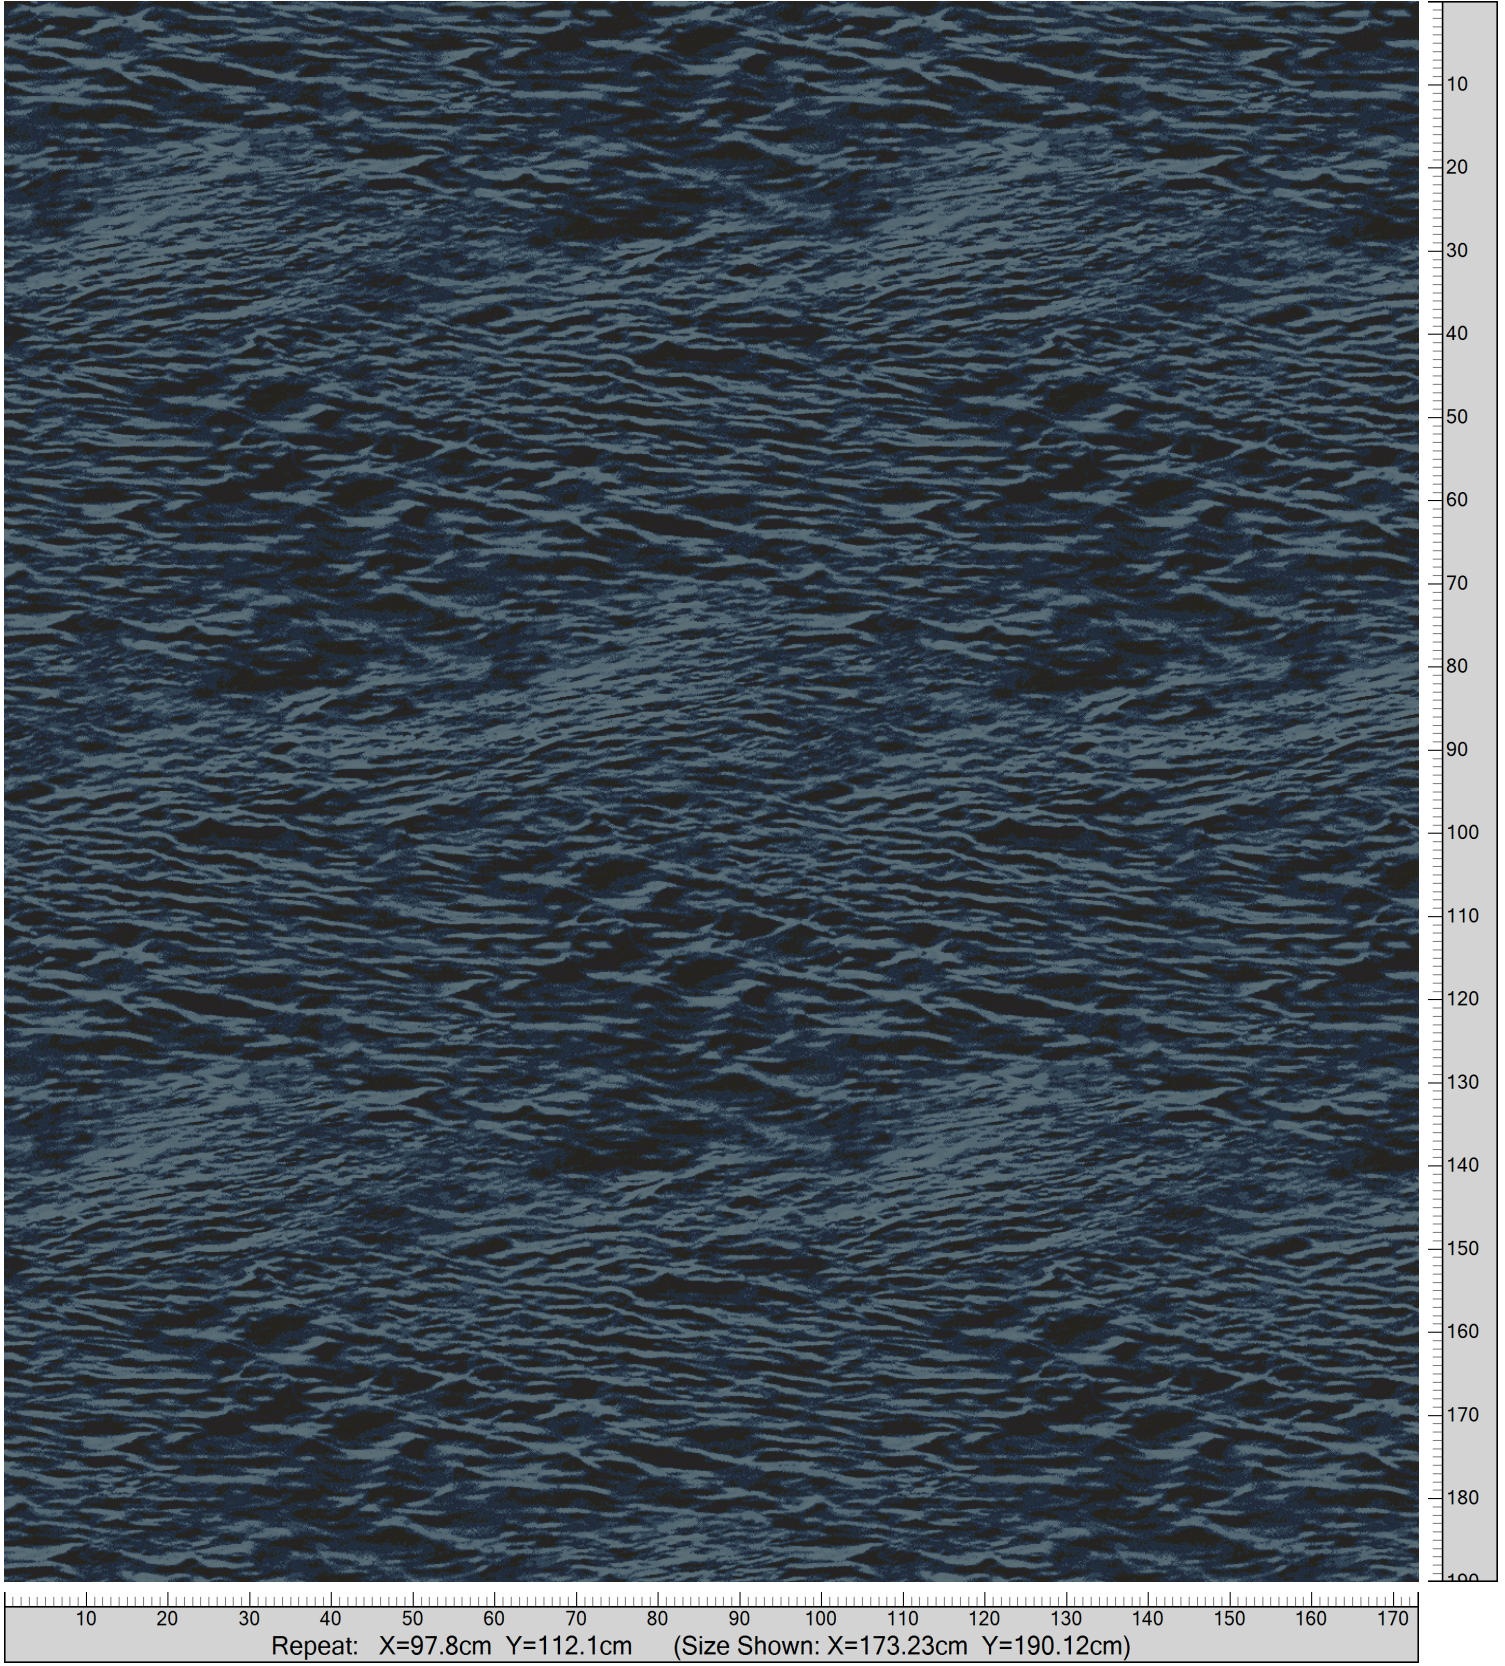

NATURE - Ocean
Standard Palette 5500

| | | | | | | |
|-----------------------|--------------------|-----------------------|--------------------|-----------------------|-----------------------|--------------------|
| | | | | | | |
| 5500AC58 Accent 58 | K40508 5500-BC8 | 5500AC59 Accent 59 | K40507 5500-BC7 | 5500AC60 Accent 60 | 5500AC62 Accent 62 | K40502 5500-BC2 |

Colors are approximation only. Physical sample must be approved for ordering.
Copyright: egetaepper a/s - pia