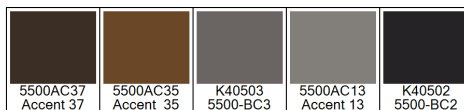

NATURE - Rain Forest
Standard Palette 5500

Colors are approximation only. Physical sample must be approved for ordering.
Copyright: egetaepper a/s - pia